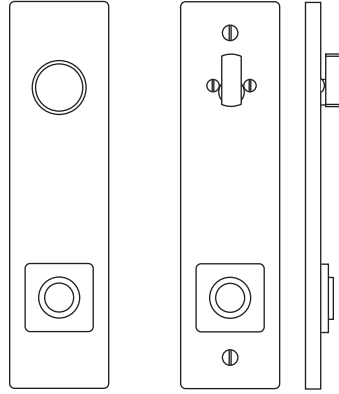

### Entry (mortise lock)

**LOCK**  
A720 LL 8C - 15A

**CYLINDER**  
AC31 - 185C - 15A

### Entry (latch & dead bolt)

**TUBULAR LATCH**  
LT783 LS 8N - 15A 2-3/8" BACKSET  
LT786 LS 8N - 15A 2-3/4" BACKSET

**DEAD BOLT CYLINDER**  
D400-ASC-15A

**BOLTING SCREWS**  
D400-MX-15A

**DEAD BOLT**  
D400 - DC67C-15A 2-3/8" & 2-3/4" BACKSET ADJUSTABLE DEADBOLT  
D400 - DF67N-15A 2-3/8" & 2-3/4" BACKSET ADJUSTABLE DEADBOLT UL VERSION

### Push Button Privacy

**SPLIT BAR**  
NS-8W (Required for all)

**FOR LEVERS**  
LT783 LV 8N - 15A 2-3/8" BACKSET  
LT786 LV 8N - 15A 2-3/4" BACKSET

**NOT AVAILABLE FOR DOOR KNOBS**

### Dead Bolts (Lock & Thumb Turn Release)

**DEAD BOLT CYLINDER**  
D400 - ASC - 15A

**BOLTING SCREWS**  
D400-MX-15A

**DEAD BOLT**  
D400 - DC67C-15A 2-3/8" & 2-3/4" BACKSET ADJUSTABLE DEADBOLT  
D400 - DF67N-15A 2-3/8" & 2-3/4" BACKSET ADJUSTABLE DEADBOLT UL VERSION