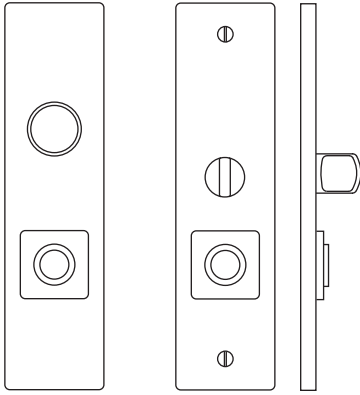

### Entry (mortise lock)

**LOCK**  
A720 LL 8C - 15A

**CYLINDER**  
AC31 - 185C - 15A

### Entry (latch & dead bolt)

**TUBULAR LATCH**  
LT783 LS 8N - 15A 2-3/8" BACKSET  
LT786 LS 8N - 15A 2-3/4" BACKSET

**DEAD BOLT CYLINDER**  
D400-ASC-15A

**BOLTING SCREWS**  
D400-MX-15A

**DEAD BOLT**  
D400 - DC67C-15A 2-3/8" & 2-3/4" BACKSET ADJUSTABLE DEADBOLT  
D400 - DF67N-15A 2-3/8" & 2-3/4" BACKSET ADJUSTABLE DEADBOLT UL VERSION

### Push Button Privacy

**SPLIT BAR**  
NS-8W (Required for all)

**FOR LEVERS**  
LT783 LV 8N - 15A 2-3/8" BACKSET  
LT786 LV 8N - 15A 2-3/4" BACKSET

**NOT AVAILABLE FOR DOOR KNOBS**

### Dead Bolts (Lock & Thumb Turn Release)

**DEAD BOLT CYLINDER**  
D400 - ASC - 15A

**BOLTING SCREWS**  
D400-MX-15A

**DEAD BOLT**  
D400 - DC67C-15A 2-3/8" & 2-3/4" BACKSET ADJUSTABLE DEADBOLT  
D400 - DF67N-15A 2-3/8" & 2-3/4" BACKSET ADJUSTABLE DEADBOLT UL VERSION