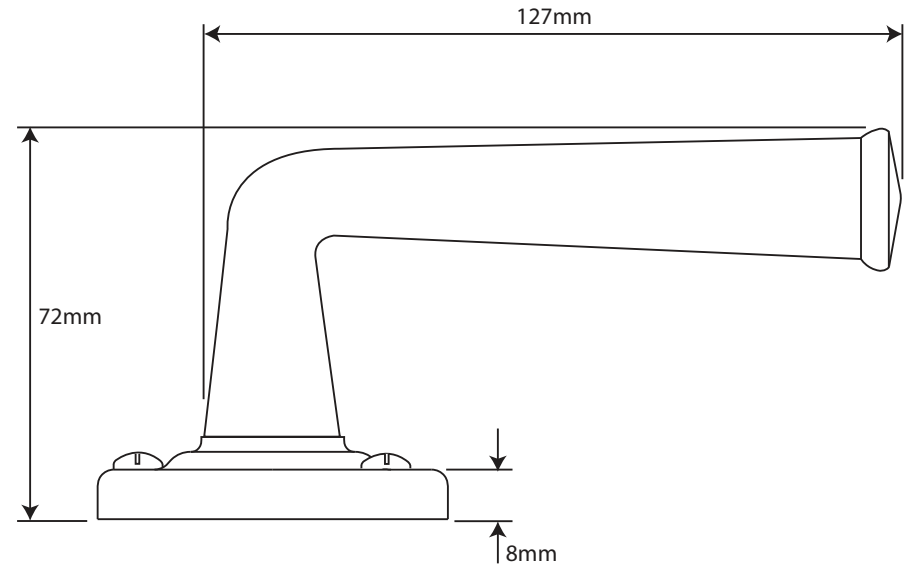

P/N. FD010

ALL DIMENSIONS IN
MM UNLESS STATED

THE CONTENTS OF THIS DRAWING ARE COPYRIGHT AND SHOULD NOT BE
REPRODUCED WITHOUT THE PERMISSION OF DJH ENGINEERING

					QTY	
			DESCRIPTION		DRG.	D. Urwin
			FD010 Allendale Door Lever Rose Backplate.		DATE	14/09/18
1	14/09/18		LT REF.	H:\Finess & Stonebridge Handle Hardware\Finesse\ Dim Dwgs\FD010.pdf	SCALE	N/A
ISSUE	DATE	REVISION	MATL.	Pewter	CODE	FD010