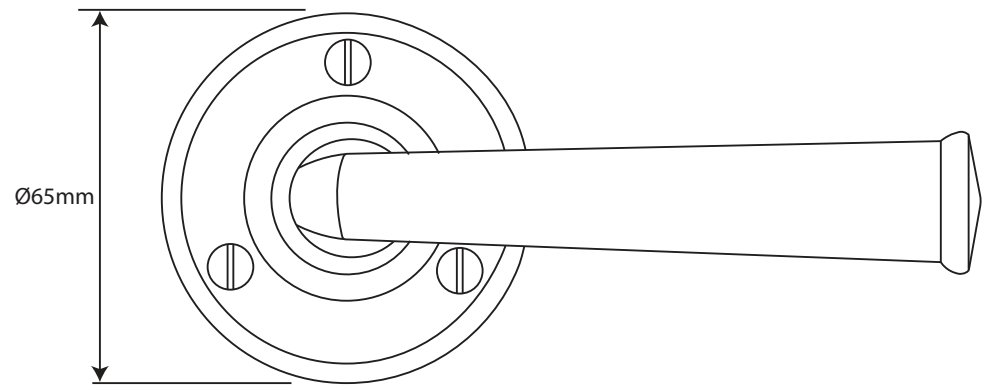

P/N. FD010

ALL DIMENSIONS IN
MM UNLESS STATED

THE CONTENTS OF THIS DRAWING ARE COPYRIGHT AND SHOULD NOT BE
REPRODUCED WITHOUT THE PERMISSION OF DJH ENGINEERING

					QTY	
			DESCRIPTION		DRG.	D. Urwin
			FD010 Allendale Door Lever Rose Backplate.		DATE	14/09/18
1	14/09/18		LT REF.	H:\Finess & Stonebridge Handle Hardware\Finesse\ Dim Dwgs\FD010.pdf	SCALE	N/A
ISSUE	DATE	REVISION	MATL.	Pewter	CODE	FD010