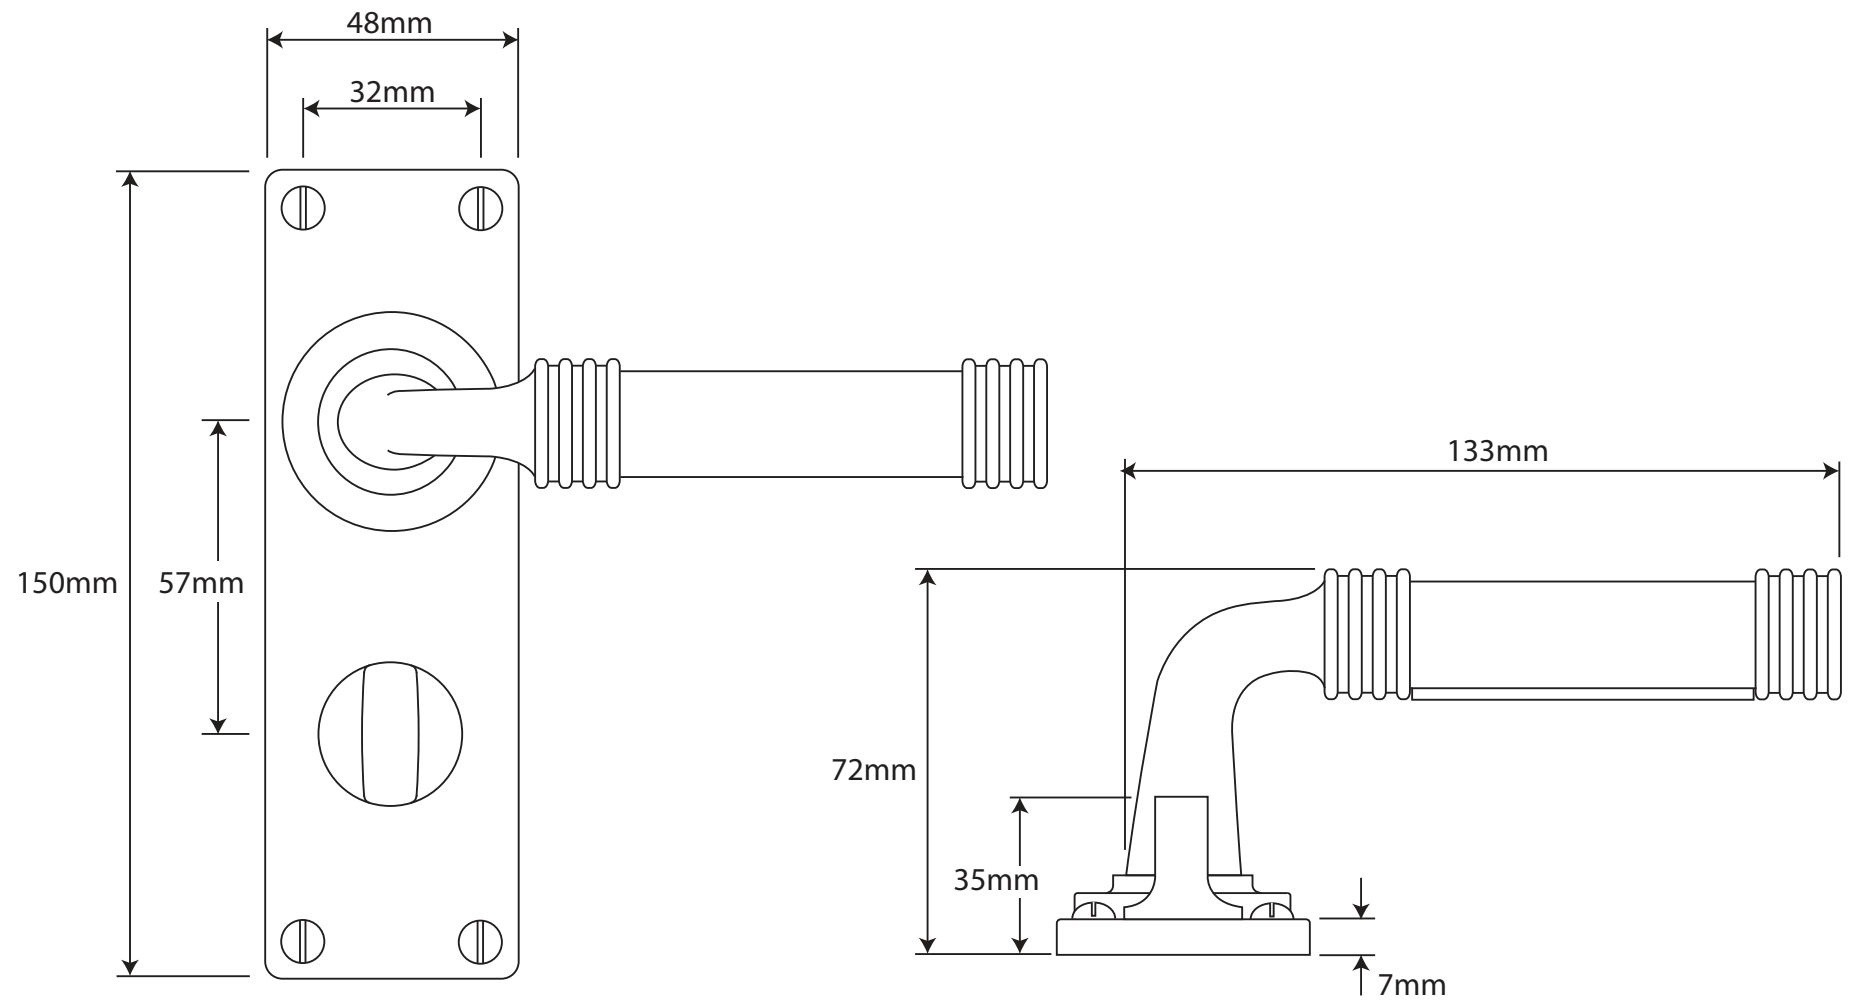

P/N. FD052C ALL DIMENSIONS IN MM UNLESS STATED
 THE CONTENTS OF THIS DRAWING ARE COPYRIGHT AND SHOULD NOT BE REPRODUCED WITHOUT THE PERMISSION OF DJH ENGINEERING

						QTY	
				DESCRIPTION		DRG.	D. Urwin
				FD052C Jarrow Door Lever (Chocolate Leather) on Bathroom Backplate.		DATE	14/09/18
1	14/09/18		LT REF.	H:\Finesse & Stonebridge Handle Hardware\Finesse\ Dim Dwgs\FD052C.pdf		SCALE	N/A
ISSUE	DATE	REVISION	MATL.	Pewter/Chocolate Leather		CODE	FD052C