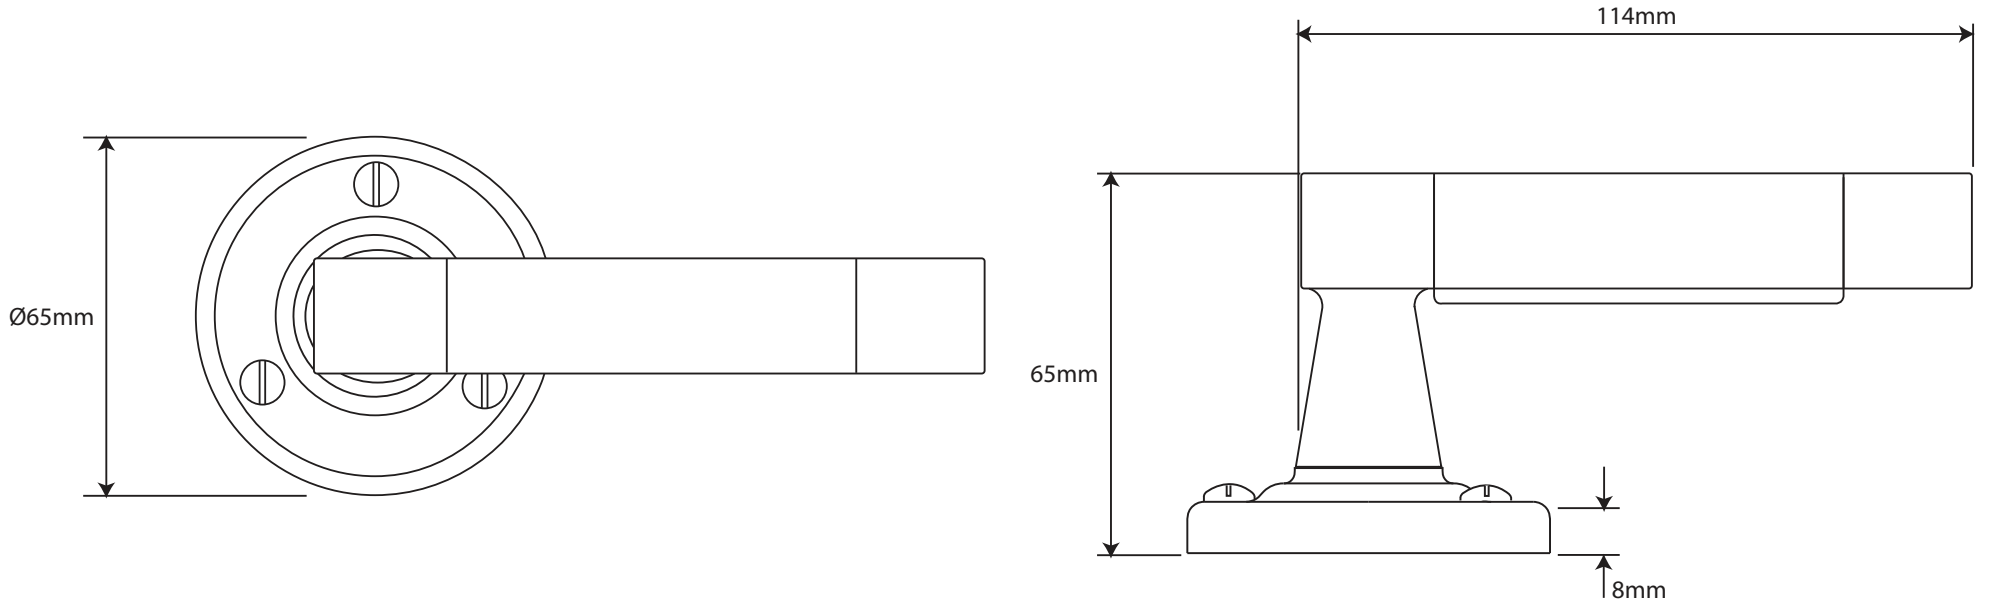

P/N. FD054B ALL DIMENSIONS IN
MM UNLESS STATED

THE CONTENTS OF THIS DRAWING ARE COPYRIGHT AND SHOULD NOT BE
REPRODUCED WITHOUT THE PERMISSION OF DJH ENGINEERING

					QTY
			DESCRIPTION		DRG. D. Urwin
			FD054B Jedburgh Door Lever (Black Leather) on Rose Backplate.		DATE 12/09/18
1	12/09/18		LT REF.	H:\Finess & Stonebridge Handle Hardware\Finesse\ Dim Dwgs\FD054B.pdf	SCALE N/A
ISSUE	DATE	REVISION	MATL.	Pewter/Black Leather	CODE FD054B