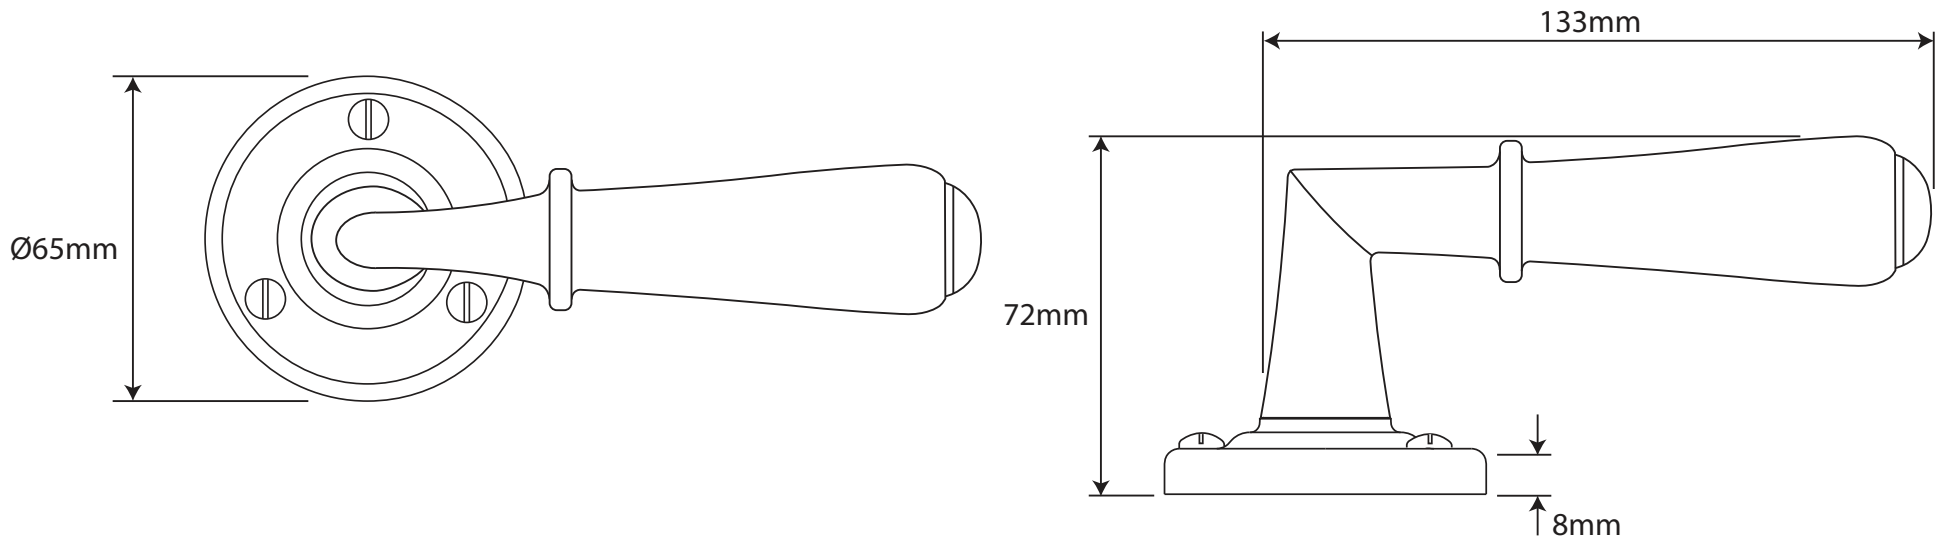

P/N. FD058
 ALL DIMENSIONS IN
 MM UNLESS STATED
 THE CONTENTS OF THIS DRAWING ARE COPYRIGHT AND SHOULD NOT BE
 REPRODUCED WITHOUT THE PERMISSION OF DJH ENGINEERING

						QTY	
				DESCRIPTION		DRG. D. Urwin	
				FD058 Fenwick Door Lever Rose Backplate.		DATE 18/09/18	
1	18/09/18		LT REF.	H:\Finess & Stonebridge Handle Hardware\Finesse\ Dim Dwgs\FD058.pdf		SCALE N/A	
ISSUE	DATE	REVISION	MATL.	Pewter		CODE FD058	