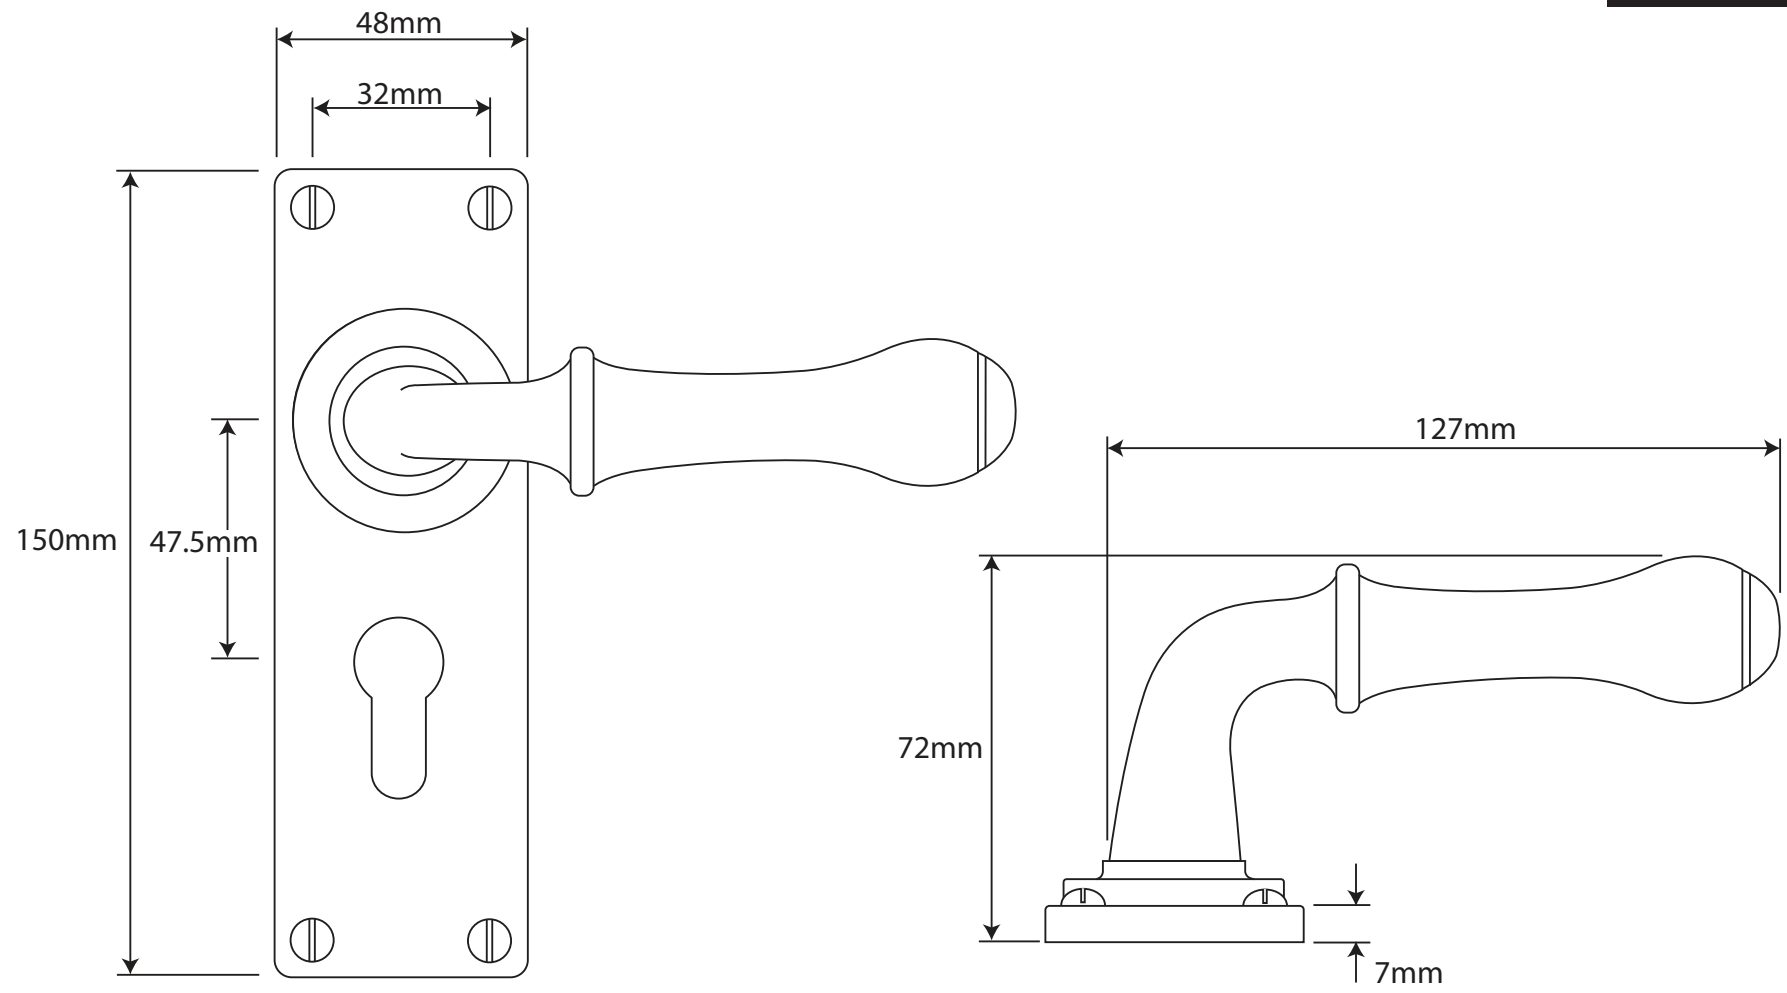

P/N. FD065E4 ALL DIMENSIONS IN MM UNLESS STATED
 THE CONTENTS OF THIS DRAWING ARE COPYRIGHT AND SHOULD NOT BE REPRODUCED WITHOUT THE PERMISSION OF DJH ENGINEERING

						QTY	
				DESCRIPTION		DRG.	D. Urwin
				FD065E4 Derwent Door Lever Euro Lock/Keyhole Backplate (47.5mm lock centres).		DATE	20/09/18
1	20/09/18		LT REF.	H:\Finesse & Stonebridge Handle Hardware\Finesse\ Dim Dwgs\FD065E4.pdf		SCALE	N/A
ISSUE	DATE	REVISION	MATL.	Pewter		CODE	FD065E4