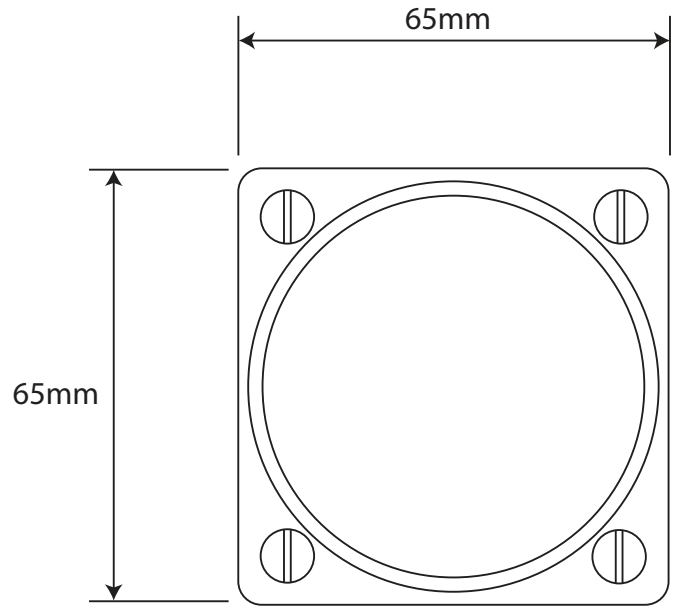

P/N. FD083

ALL DIMENSIONS IN MM UNLESS STATED

THE CONTENTS OF THIS DRAWING ARE COPYRIGHT AND SHOULD NOT BE REPRODUCED WITHOUT THE PERMISSION OF DJH ENGINEERING

					QTY	
			DESCRIPTION		DRG.	D. Urwin
			FD083 Beamish Door Knob on Jesmond Rose Backplate.		DATE	10/09/18
1	10/09/18		LT REF.	H:\Finess & Stonebridge Handle Hardware\Finesse\Dim Dwgs\FD083.pdf	SCALE	N/A
ISSUE	DATE	REVISION	MATL.	Pewter	CODE	FD083