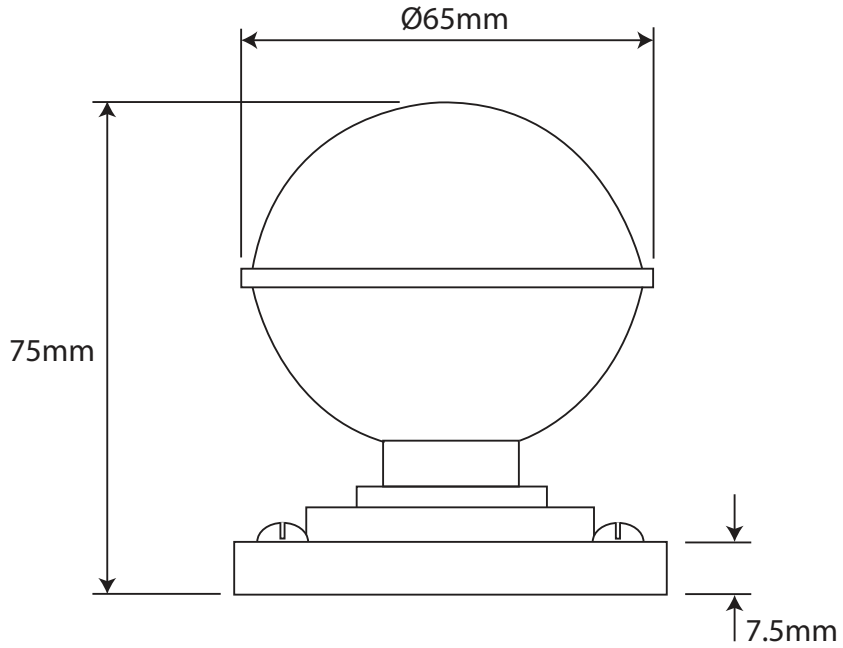

P/N. FD083

ALL DIMENSIONS IN MM UNLESS STATED

THE CONTENTS OF THIS DRAWING ARE COPYRIGHT AND SHOULD NOT BE REPRODUCED WITHOUT THE PERMISSION OF DJH ENGINEERING

					QTY	
			DESCRIPTION		DRG.	D. Urwin
			FD083 Beamish Door Knob on Jesmond Rose Backplate.		DATE	10/09/18
1	10/09/18		LT REF.	H:\Finess & Stonebridge Handle Hardware\Finesse\Dim Dwgs\FD083.pdf	SCALE	N/A
ISSUE	DATE	REVISION	MATL.	Pewter	CODE	FD083