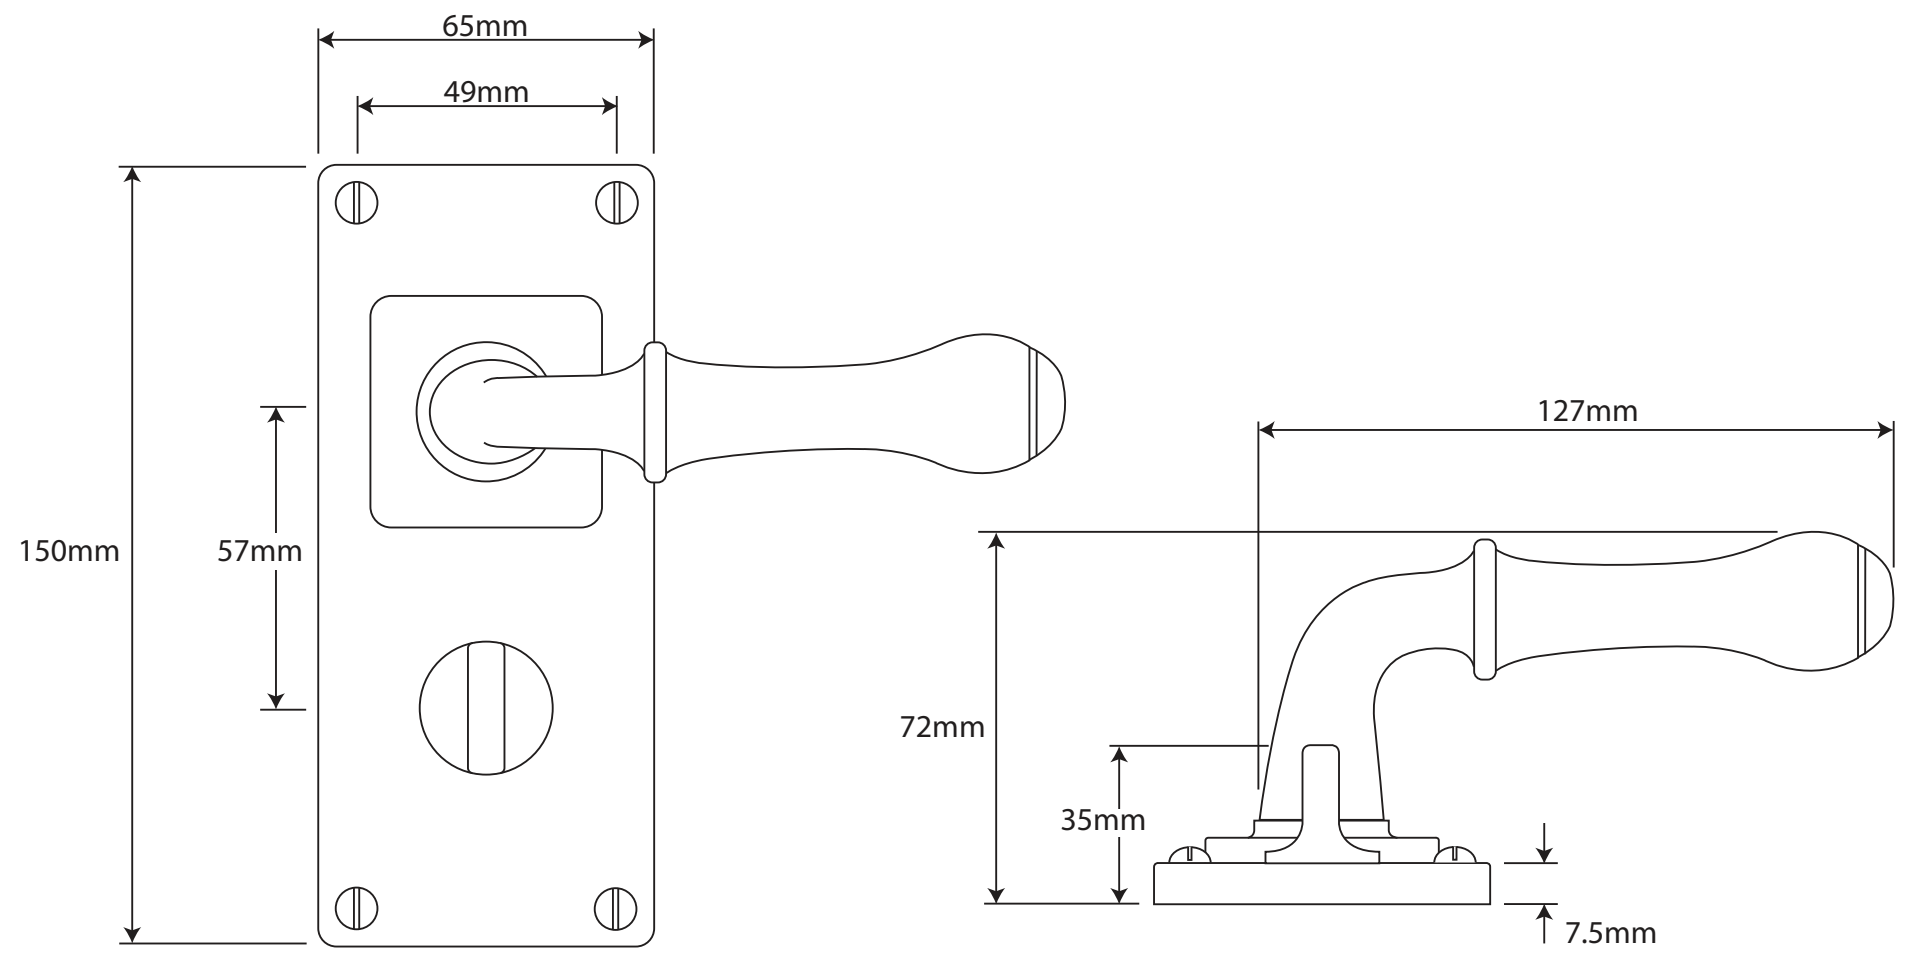

P/N. FD093

ALL DIMENSIONS IN
MM UNLESS STATED

THE CONTENTS OF THIS DRAWING ARE COPYRIGHT AND SHOULD NOT BE
REPRODUCED WITHOUT THE PERMISSION OF DJH ENGINEERING

					QTY	
			DESCRIPTION	DRG.	D. Urwin	
			FD093 Derwent Door Lever Jesmond Bathroom Backplate.	DATE	20/09/18	
1	20/09/18		LT REF.	H:\Finess & Stonebridge Handle Hardware\Finess\ Dim Dwgs\FD093.pdf	SCALE	N/A
ISSUE	DATE	REVISION	MATL.	Pewter	CODE	FD093