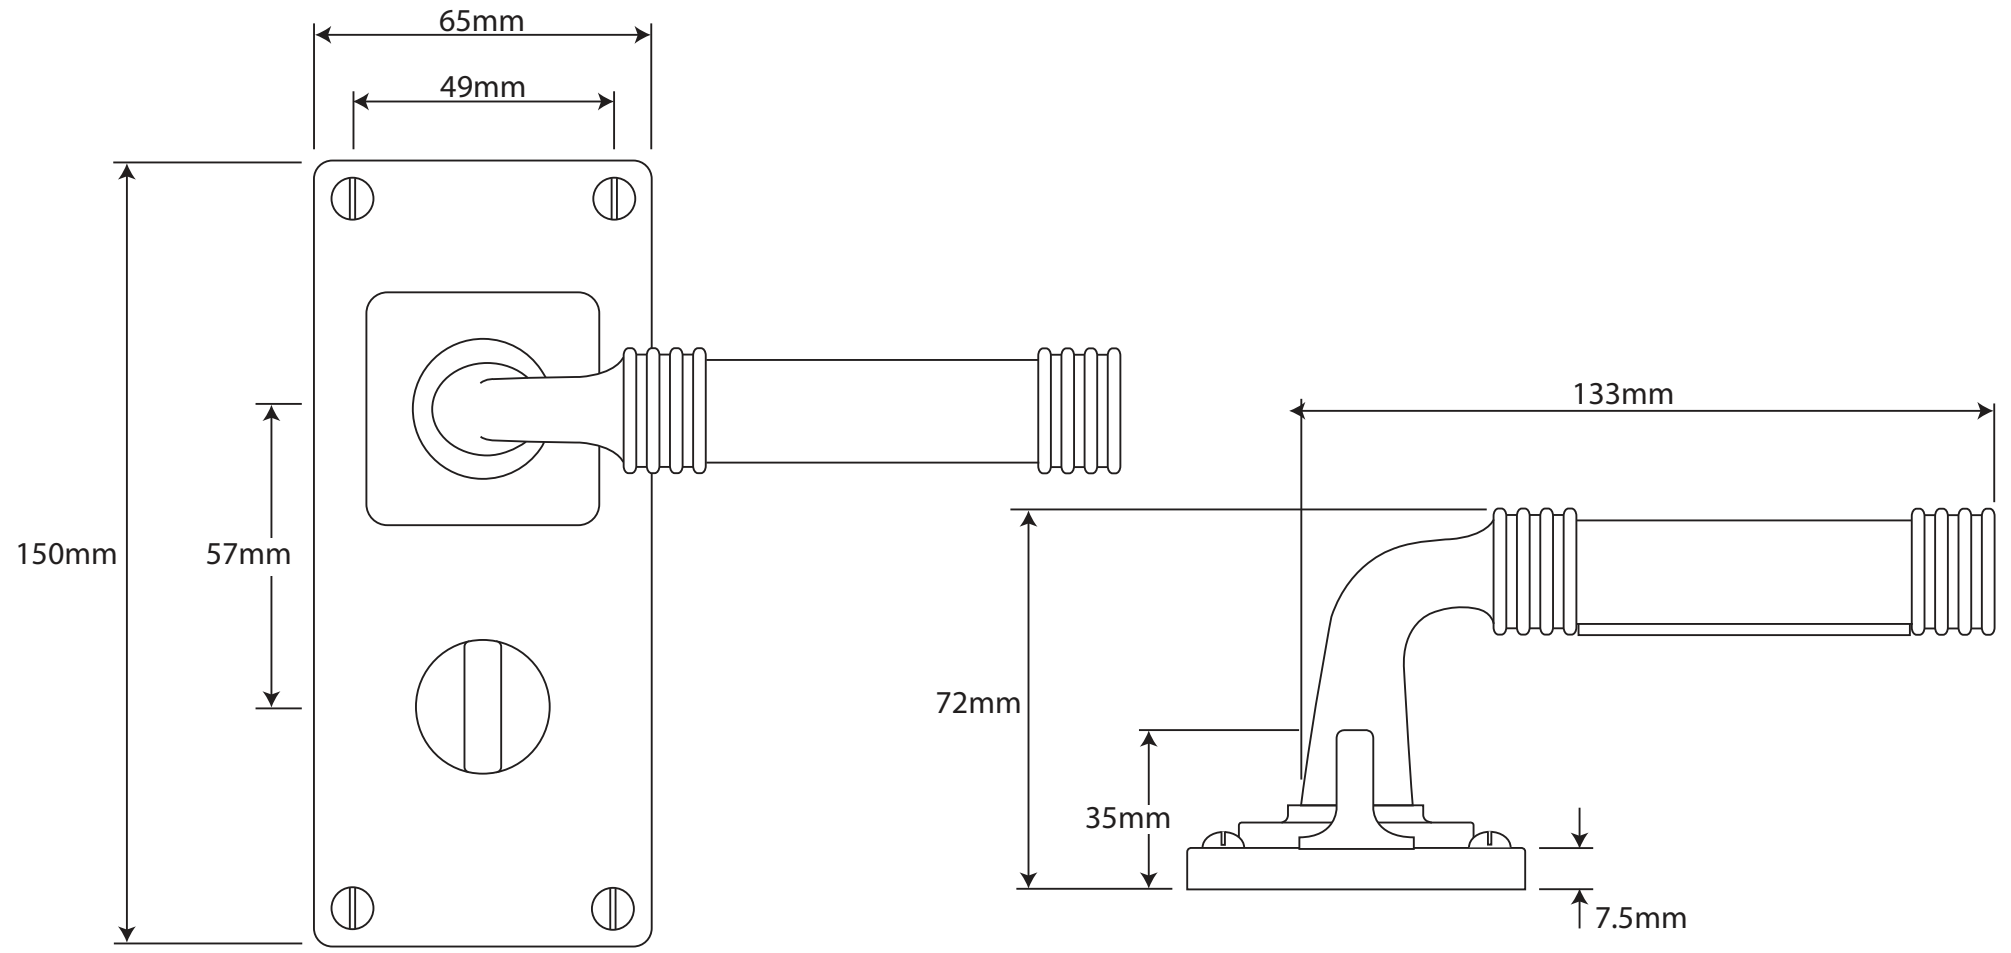

P/N. FD108C ALL DIMENSIONS IN MM UNLESS STATED

THE CONTENTS OF THIS DRAWING ARE COPYRIGHT AND SHOULD NOT BE REPRODUCED WITHOUT THE PERMISSION OF DJH ENGINEERING

					QTY	
			DESCRIPTION	DRG.	D. Urwin	
			FD108C Jarrow Door Lever (Chocolate Leather) on Jesmond Bathroom Backplate.	DATE	14/09/18	
1	14/09/18		LT REF.	H:\Finesse & Stonebridge Handle Hardware\Finesse\ Dim Dwgs\FD108C.pdf	SCALE	N/A
ISSUE	DATE	REVISION	MATL.	Pewter/Chocolate Leather	CODE	FD108C