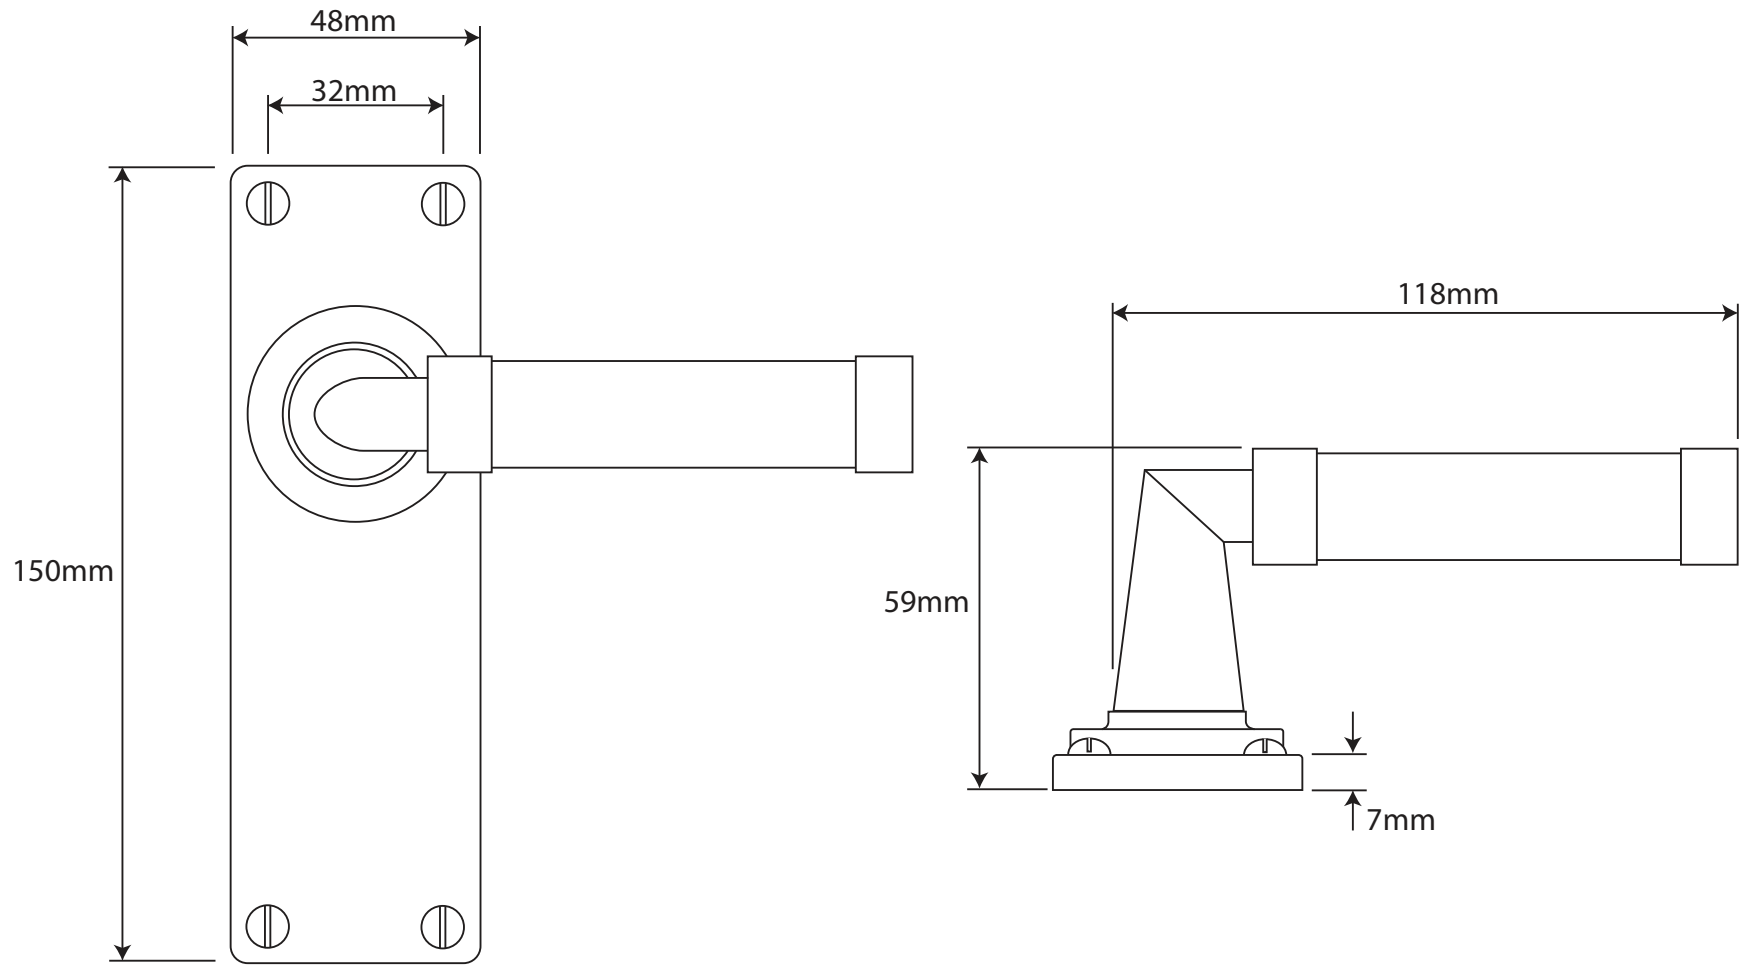

P/N. FD140

ALL DIMENSIONS IN  
MM UNLESS STATED

THE CONTENTS OF THIS DRAWING ARE COPYRIGHT AND SHOULD NOT BE  
REPRODUCED WITHOUT THE PERMISSION OF DJH ENGINEERING

						QTY
			<b>DESCRIPTION</b>	<b>DRG.</b>	D. Urwin	
			FD140 Milton Door Lever (American Black Walnut) on Latch/Passage Backplate.	<b>DATE</b>	11/09/18	
1	11/09/18		<b>LT REF.</b>	H:\Finess & Stonebridge Handle Hardware\Finesse\Dim Dwgs\FD140.pdf	<b>SCALE</b>	N/A
<b>ISSUE</b>	<b>DATE</b>	<b>REVISION</b>	<b>MATL.</b>	Pewter/American Black Walnut	<b>CODE</b>	FD140