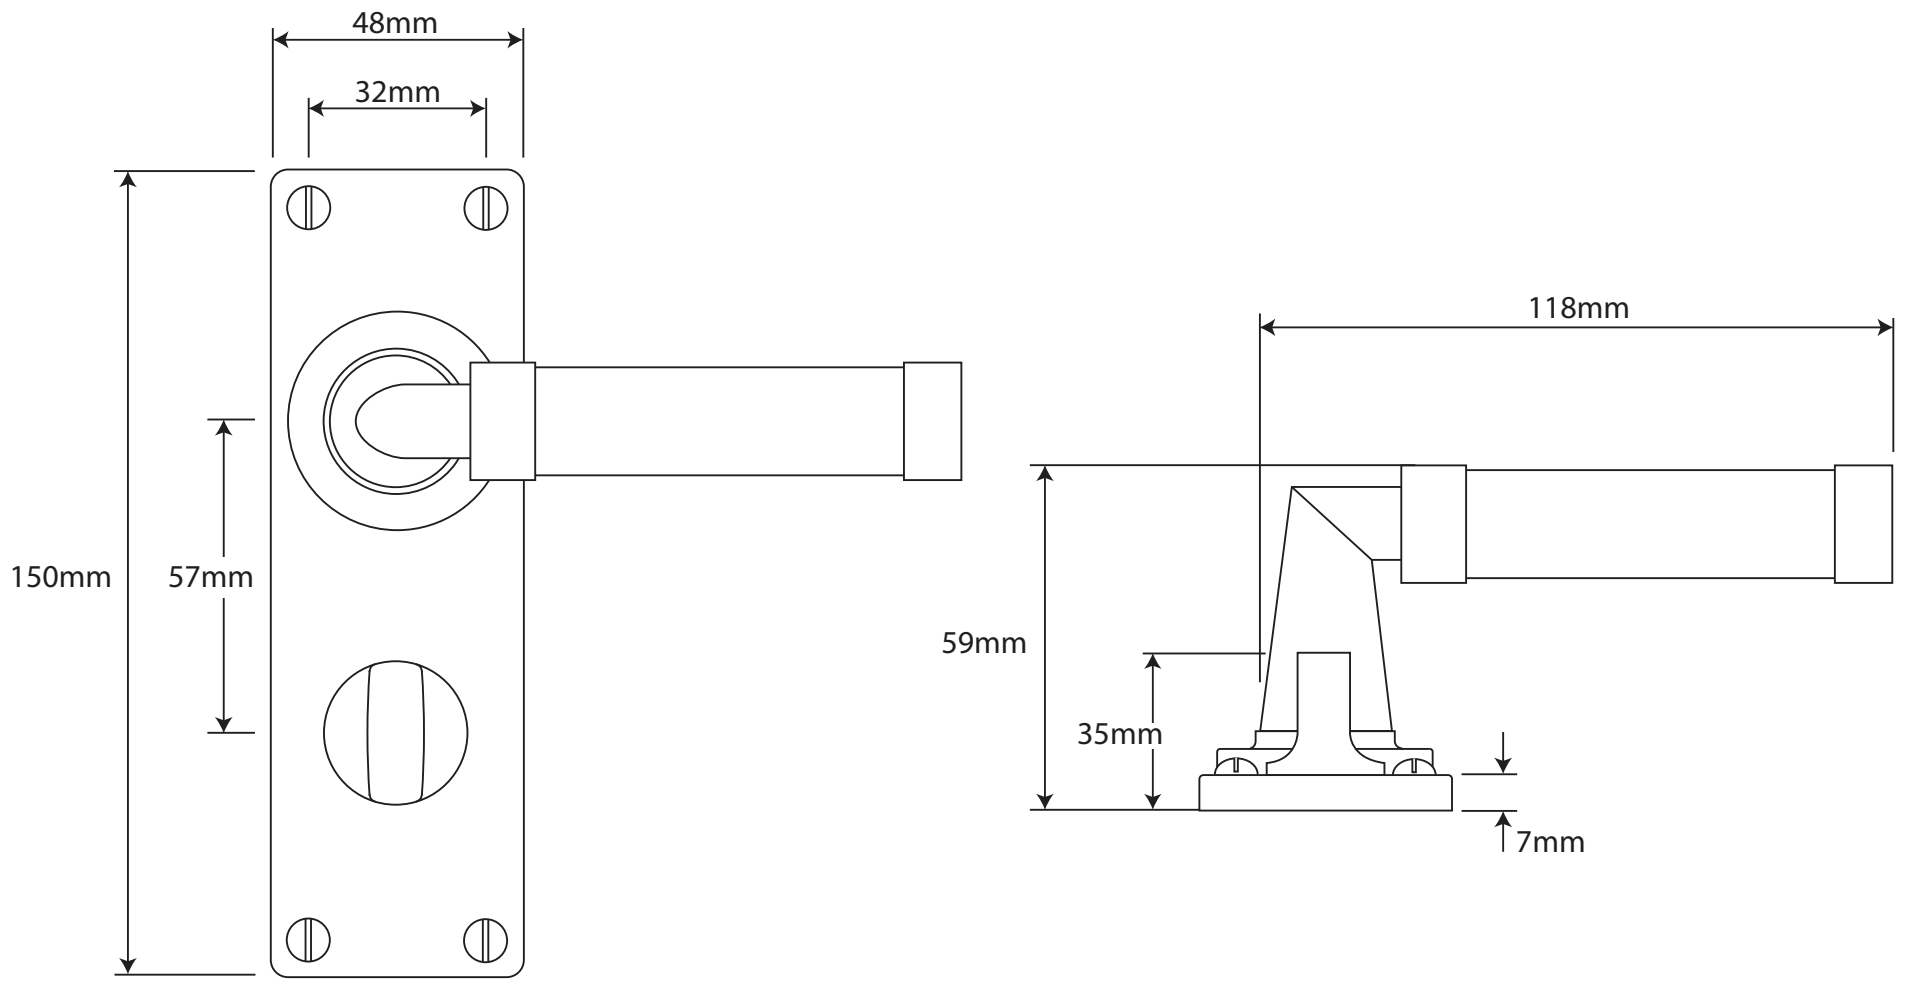

P/N. FD142

ALL DIMENSIONS IN  
MM UNLESS STATED

THE CONTENTS OF THIS DRAWING ARE COPYRIGHT AND SHOULD NOT BE  
REPRODUCED WITHOUT THE PERMISSION OF DJH ENGINEERING

				DESCRIPTION		DRG.	QTY
				FD142 Milton Door Lever (American Black Walnut) on Bathroom Backplate.		DATE	D. Urwin 11/09/18
1	11/09/18		LT REF.	H:\Finess & Stonebridge Handle Hardware\Finesse\Dim Dwgs\FD142.pdf		SCALE	N/A
ISSUE	DATE	REVISION	MATL.	Pewter/American Black Walnut		CODE	FD142