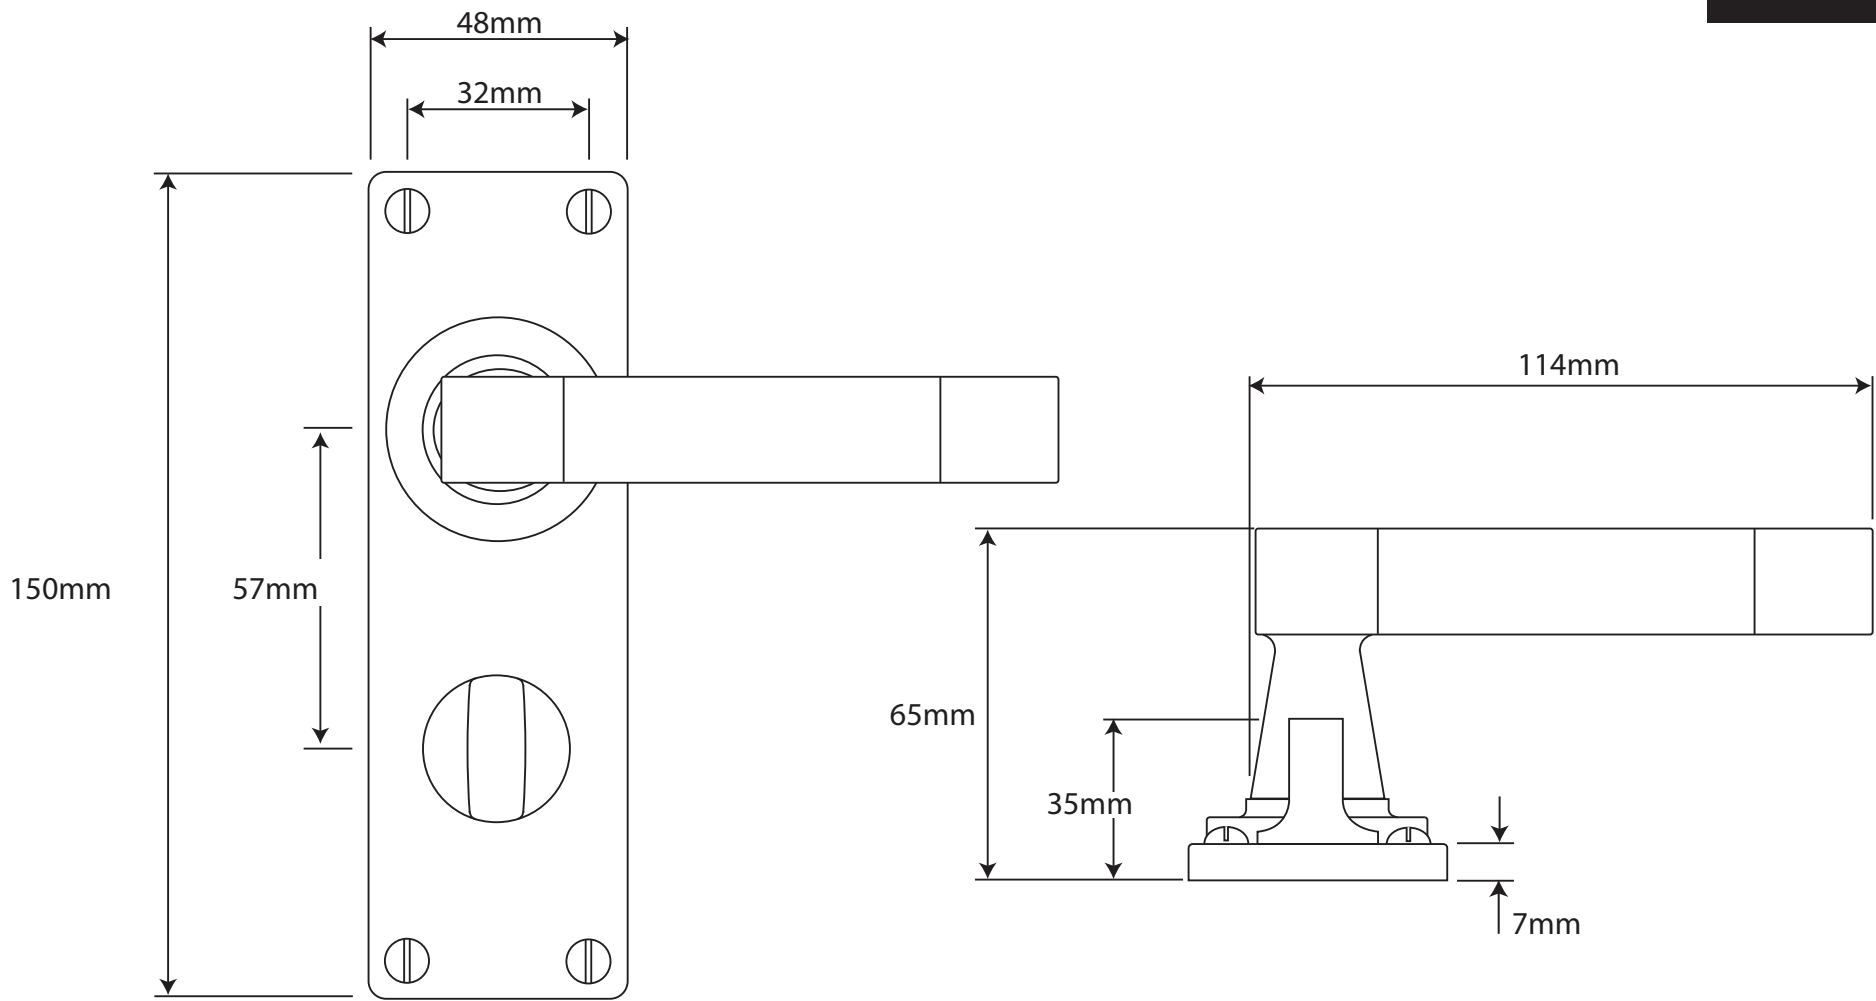

P/N. FD160

ALL DIMENSIONS IN  
MM UNLESS STATED

THE CONTENTS OF THIS DRAWING ARE COPYRIGHT AND SHOULD NOT BE  
REPRODUCED WITHOUT THE PERMISSION OF DJH ENGINEERING

						QTY
				<b>DESCRIPTION</b>	<b>DRG.</b>	D. Urwin
				FD160 Eden Door Lever (American Black Walnut) on Bathroom Backplate.	<b>DATE</b>	12/09/18
1	12/09/18		<b>LT REF.</b>	H:\Finess & Stonebridge Handle Hardware\Finesse\ Dim Dwgs\FD160.pdf	<b>SCALE</b>	N/A
<b>ISSUE</b>	<b>DATE</b>	<b>REVISION</b>	<b>MATL.</b>	Pewter/American Black Walnut	<b>CODE</b>	FD160