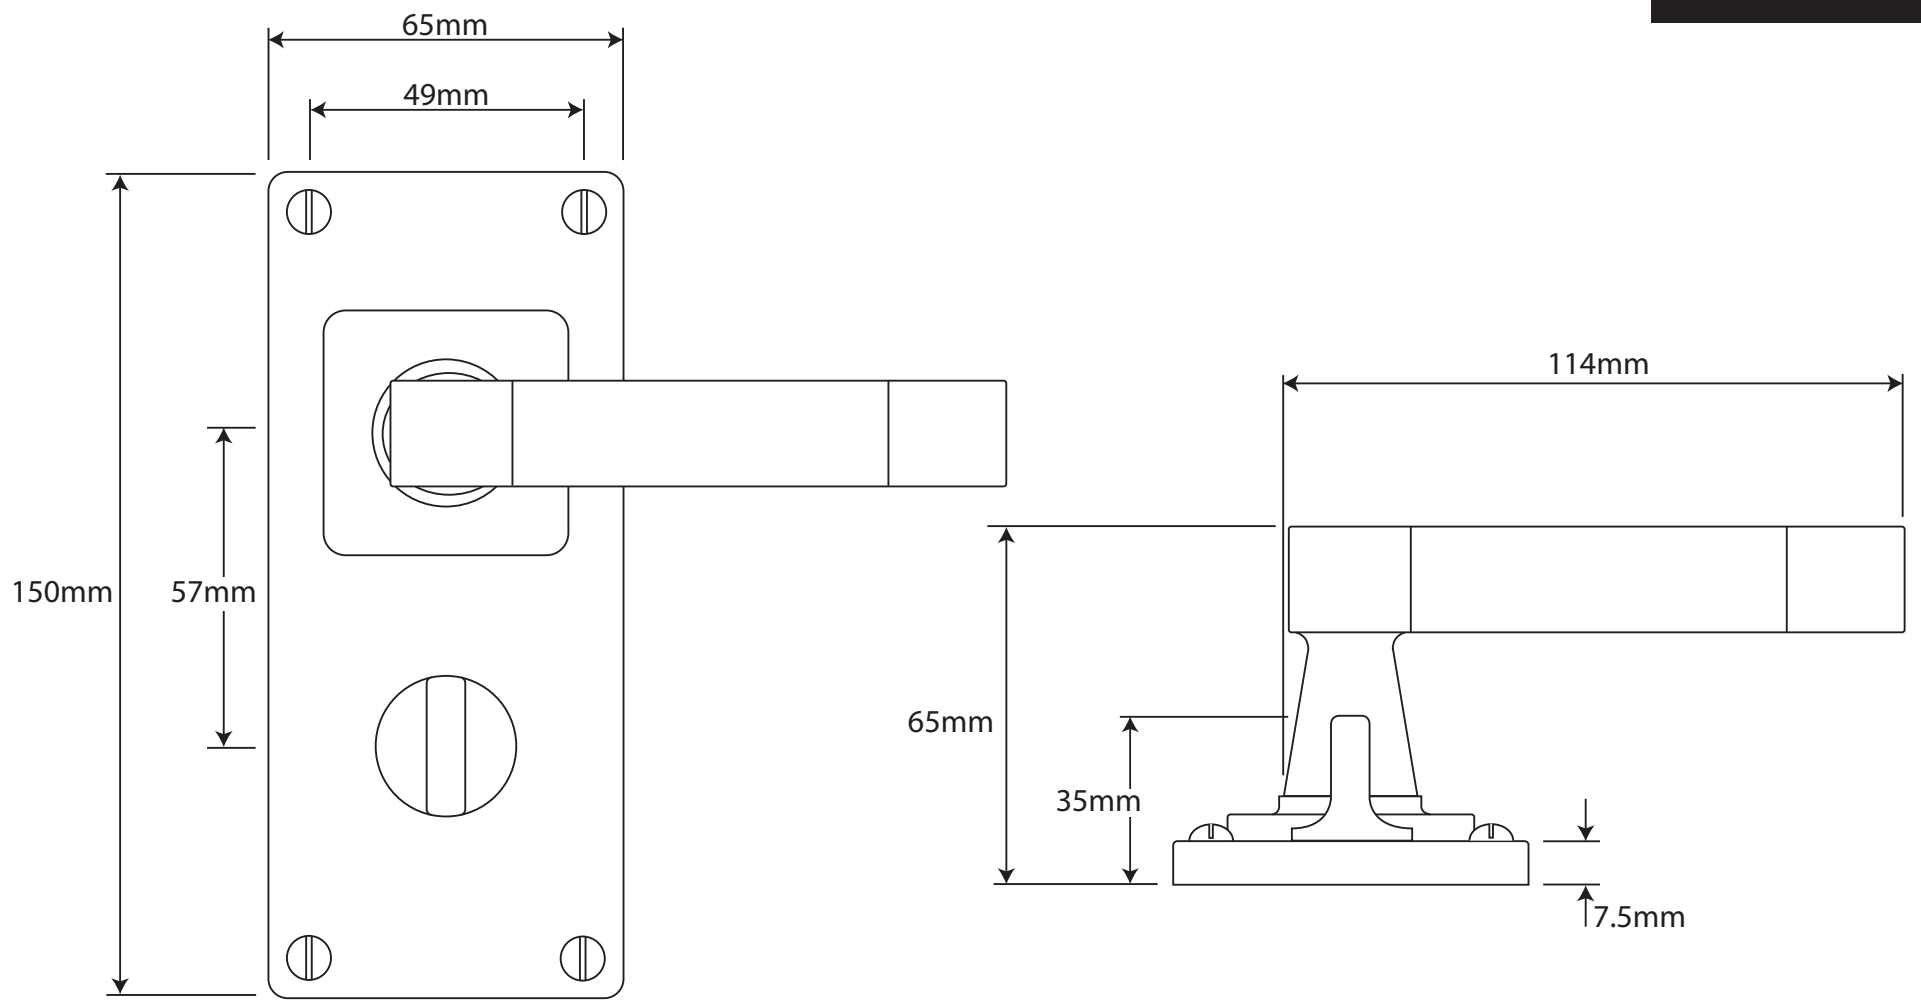

P/N. FD169

ALL DIMENSIONS IN
MM UNLESS STATED

THE CONTENTS OF THIS DRAWING ARE COPYRIGHT AND SHOULD NOT BE
REPRODUCED WITHOUT THE PERMISSION OF DJH ENGINEERING

						QTY
				DESCRIPTION	DRG.	D. Urwin
				FD169 Eden Door Lever (Oak) on Jesmond Bathroom Backplate.	DATE	11/09/18
1	11/09/18		LT REF.	H:\Finesse & Stonebridge Handle Hardware\Finesse\ Dim Dwgs\FD169.pdf	SCALE	N/A
ISSUE	DATE	REVISION	MATL.	Pewter/Oak	CODE	FD169