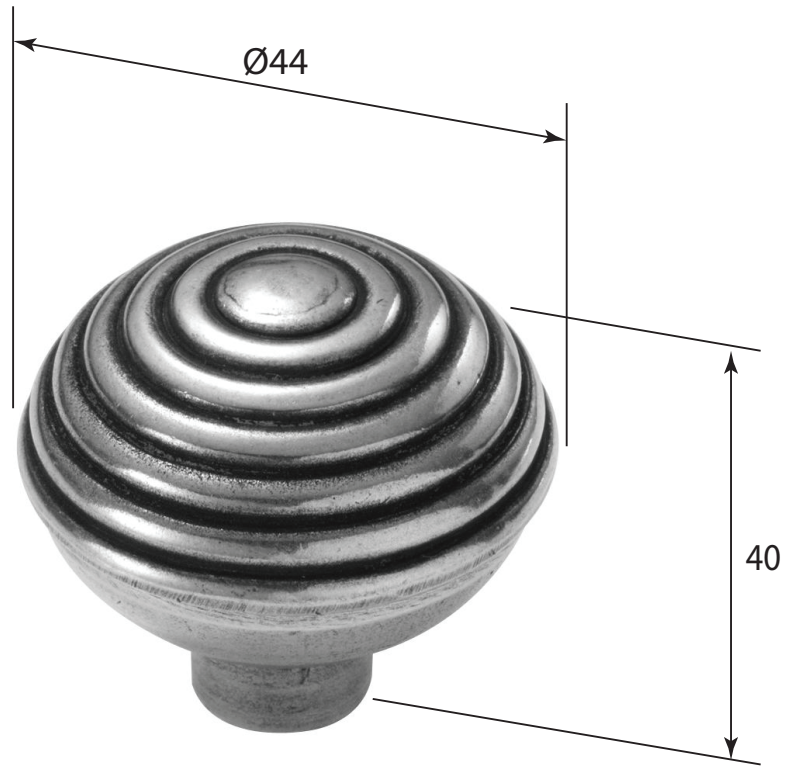

P/N. PCK003
 ALL DIMENSIONS IN
 MM UNLESS STATED
 THE CONTENTS OF THIS DRAWING ARE COPYRIGHT AND SHOULD NOT BE
 REPRODUCED WITHOUT THE PERMISSION OF DJH ENGINEERING

						QTY
			DESCRIPTION		DRG.	D.Urwin
			PCK003 Beehive Cabinet Knob (2 part)		DATE	21/08/18
1	21/08/18		LT REF.	H:\Finesse & Stonebridge Handle Hardware\Finesse\ Dim Dwgs\PCK003.pdf	SCALE	N/A
ISSUE	DATE	REVISION	MATL.	Pewter	CODE	PCK003