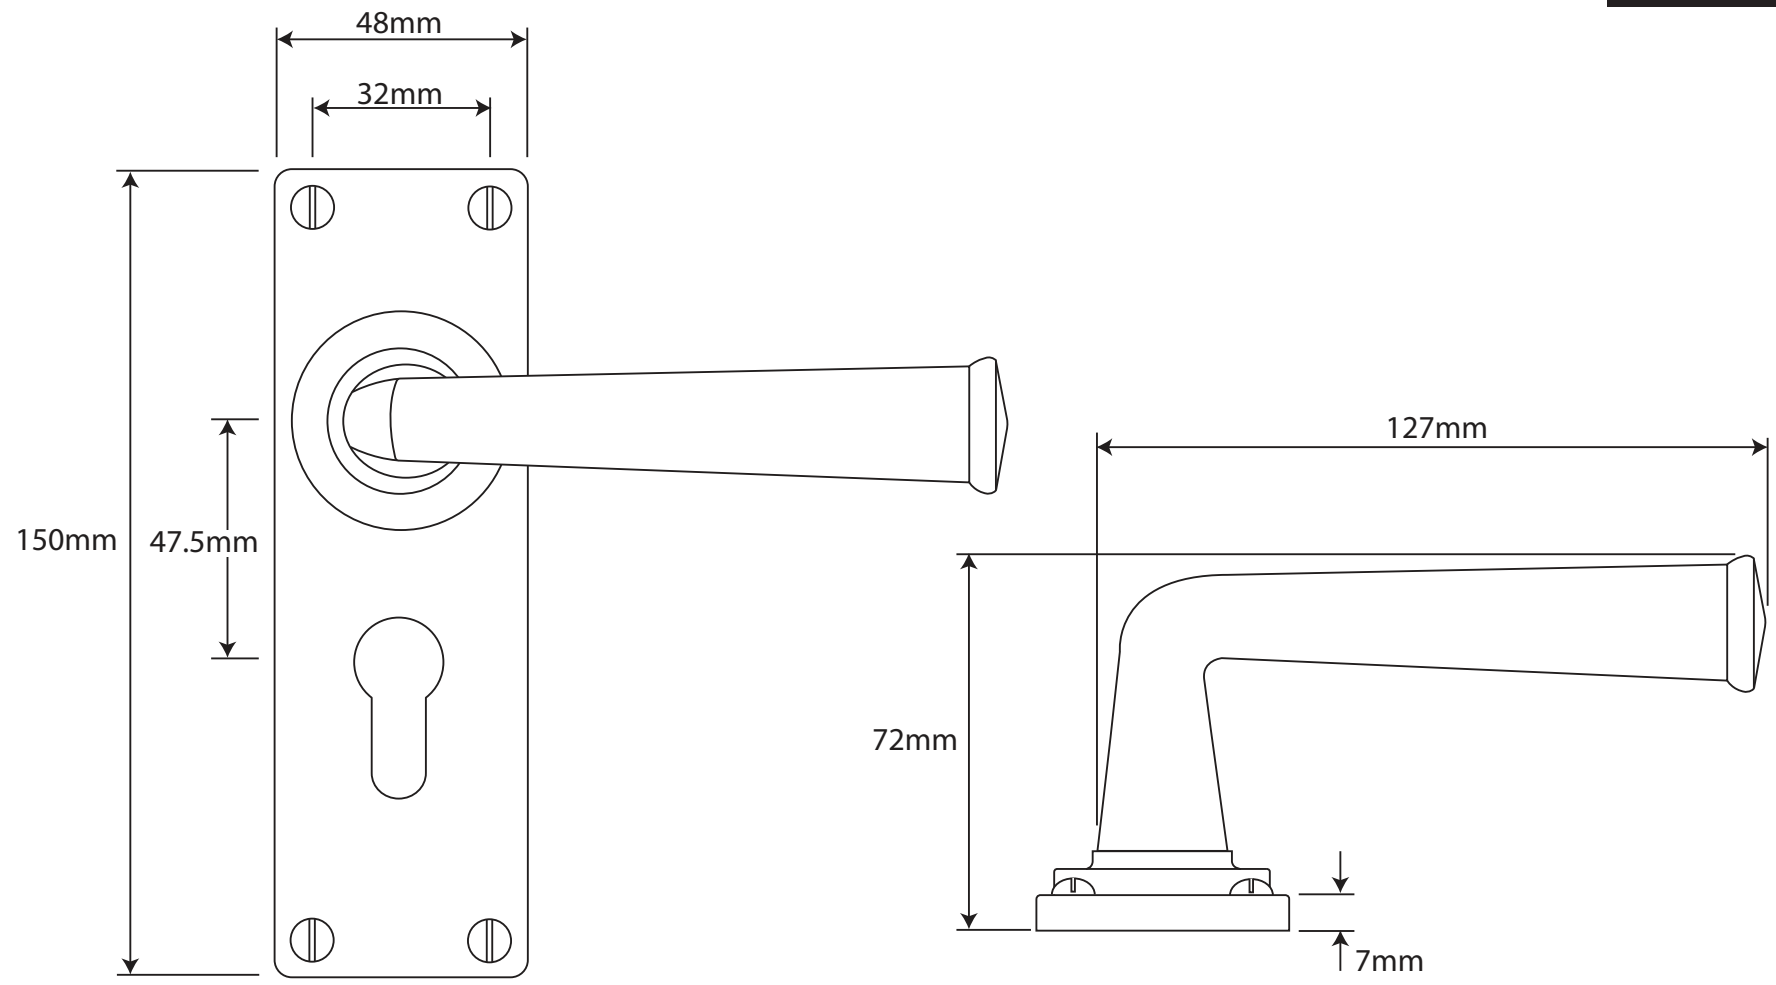

P/N. FD013E4 ALL DIMENSIONS IN MM UNLESS STATED
 THE CONTENTS OF THIS DRAWING ARE COPYRIGHT AND SHOULD NOT BE REPRODUCED WITHOUT THE PERMISSION OF DJH ENGINEERING

					QTY
			DESCRIPTION		DRG. D. Urwin
			FD013E4 Allendale Door Lever Euro Lock/Keyhole Backplate (47.5mm lock centres).		DATE 14/09/18
1	14/09/18		LT REF.	H:\Finess & Stonebridge Handle Hardware\Finesse\ Dim Dwgs\FD013E4.pdf	SCALE N/A
ISSUE	DATE	REVISION	MATL.	Pewter	CODE FD013E4