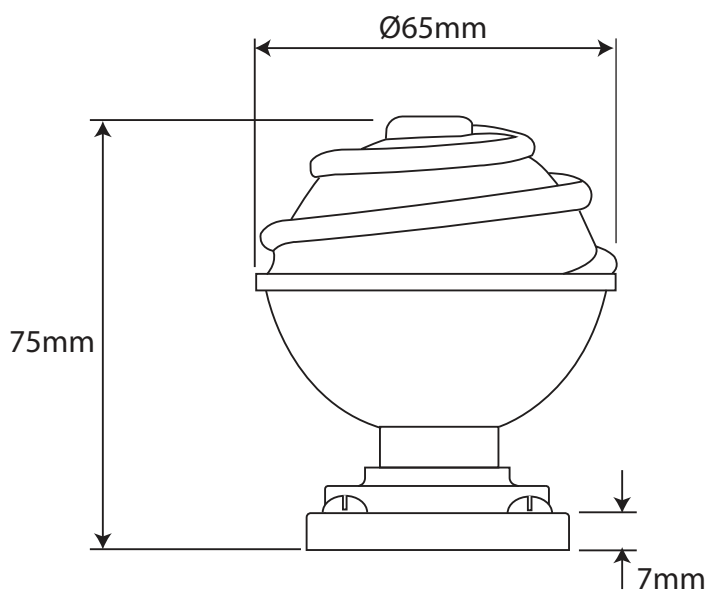

P/N. FD034 ALL DIMENSIONS IN MM UNLESS STATED

THE CONTENTS OF THIS DRAWING ARE COPYRIGHT AND SHOULD NOT BE REPRODUCED WITHOUT THE PERMISSION OF DJH ENGINEERING

					QTY	
			DESCRIPTION		DRG.	D. Urwin
			FD034 Swirl Door Knob on Latch/Passage Backplate.		DATE	06/09/18
1	06/09/18		LT REF.	H:\Finess & Stonebridge Handle Hardware\Finesse\ Dim Dwgs\FD034.pdf	SCALE	N/A
ISSUE	DATE	REVISION	MATL.	Pewter	CODE	FD034