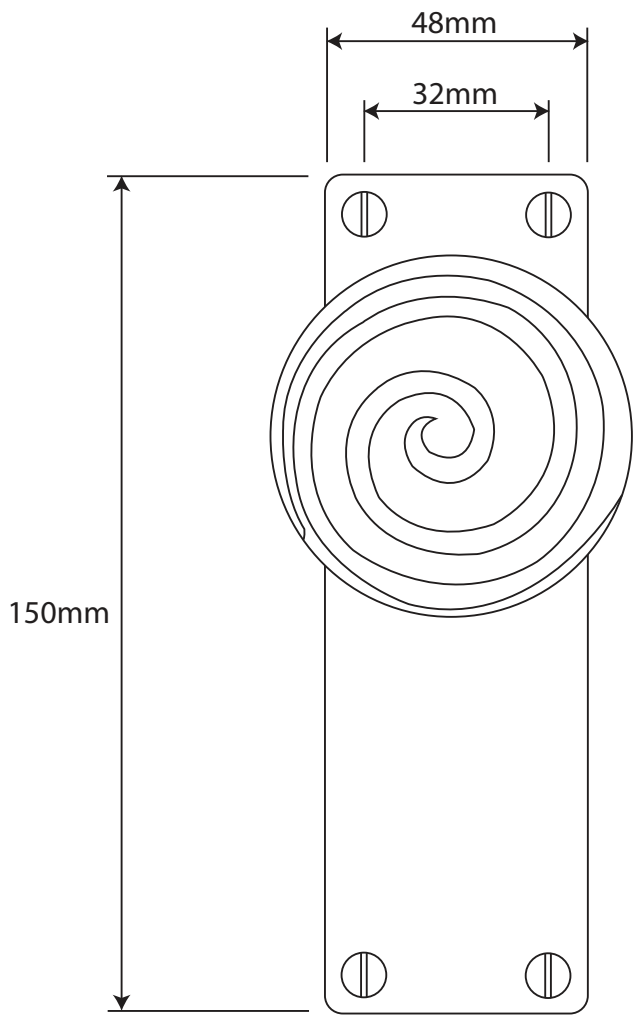

P/N. FD034 ALL DIMENSIONS IN MM UNLESS STATED

THE CONTENTS OF THIS DRAWING ARE COPYRIGHT AND SHOULD NOT BE REPRODUCED WITHOUT THE PERMISSION OF DJH ENGINEERING

					QTY	
			DESCRIPTION		DRG.	D. Urwin
			FD034 Swirl Door Knob on Latch/Passage Backplate.		DATE	06/09/18
1	06/09/18		LT REF.	H:\Finess & Stonebridge Handle Hardware\Finesse\ Dim Dwgs\FD034.pdf	SCALE	N/A
ISSUE	DATE	REVISION	MATL.	Pewter	CODE	FD034