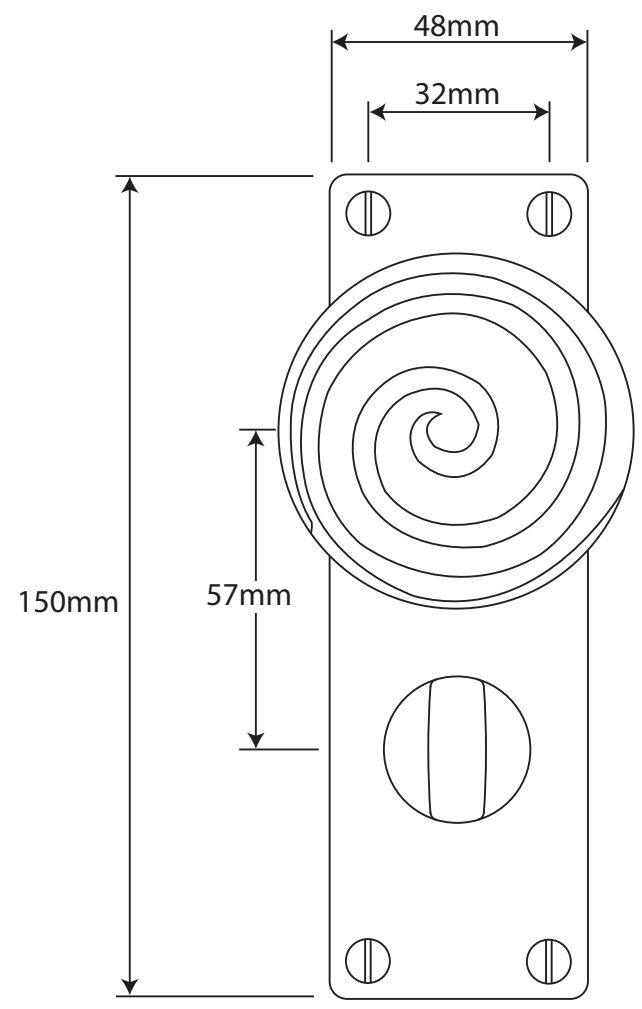

P/N. FD035 ALL DIMENSIONS IN MM UNLESS STATED

THE CONTENTS OF THIS DRAWING ARE COPYRIGHT AND SHOULD NOT BE REPRODUCED WITHOUT THE PERMISSION OF DJH ENGINEERING

					QTY	
			DESCRIPTION		DRG.	D. Urwin
			FD035 Swirl Door Knob on Bathroom Backplate.		DATE	06/09/18
1	06/09/18		LT REF.	H:\Finess & Stonebridge Handle Hardware\Finesse\ Dim Dwgs\FD035.pdf	SCALE	N/A
ISSUE	DATE	REVISION	MATL.	Pewter	CODE	FD035