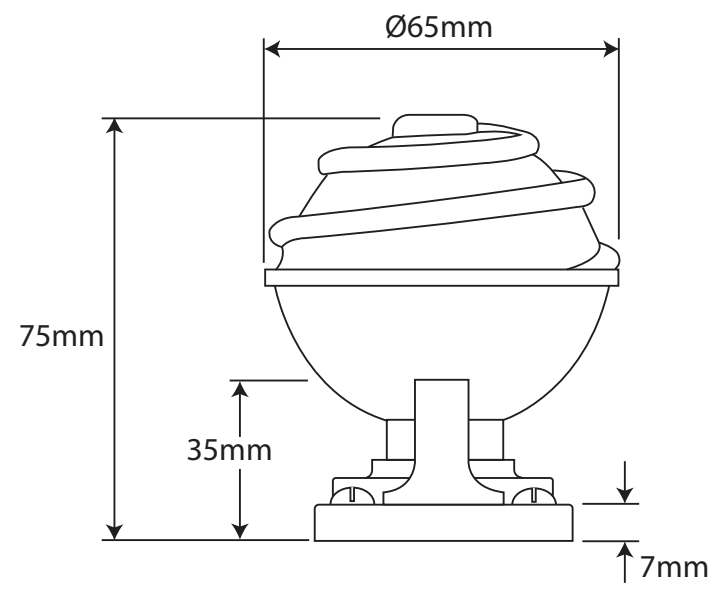

P/N. FD035 ALL DIMENSIONS IN MM UNLESS STATED

THE CONTENTS OF THIS DRAWING ARE COPYRIGHT AND SHOULD NOT BE REPRODUCED WITHOUT THE PERMISSION OF DJH ENGINEERING

					QTY	
			DESCRIPTION		DRG.	D. Urwin
			FD035 Swirl Door Knob on Bathroom Backplate.		DATE	06/09/18
1	06/09/18		LT REF.	H:\Finess & Stonebridge Handle Hardware\Finesse\ Dim Dwgs\FD035.pdf	SCALE	N/A
ISSUE	DATE	REVISION	MATL.	Pewter	CODE	FD035