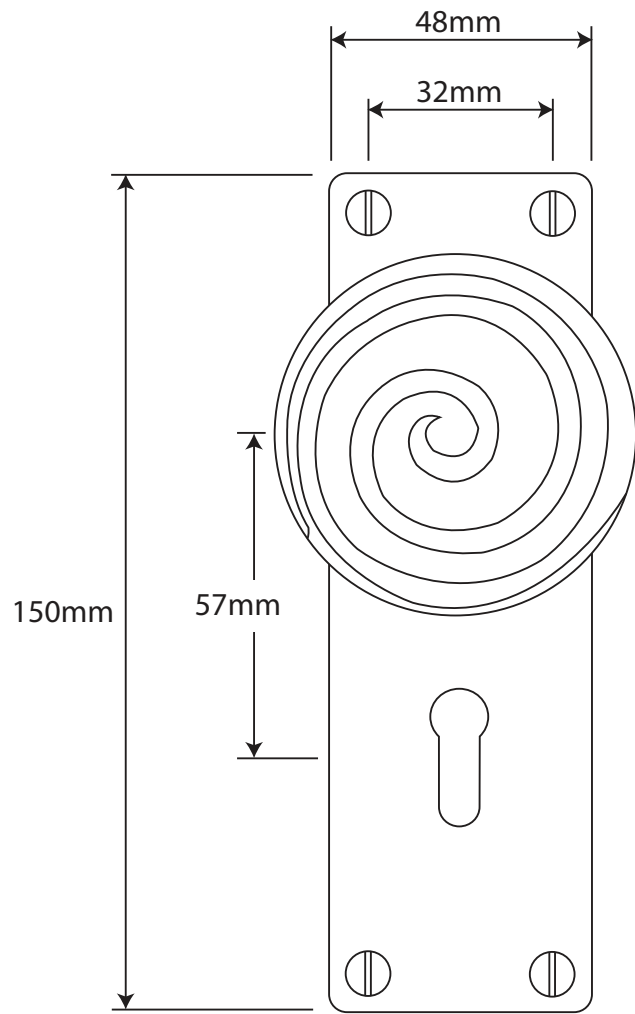

P/N. FD036

ALL DIMENSIONS IN
MM UNLESS STATED

THE CONTENTS OF THIS DRAWING ARE COPYRIGHT AND SHOULD NOT BE
REPRODUCED WITHOUT THE PERMISSION OF DJH ENGINEERING

					QTY	
			DESCRIPTION		DRG.	D. Urwin
			FD036 Swirl Door Knob on Lock/Keyhole Backplate.		DATE	07/09/18
1	07/09/18		LT REF.	H:\Finesse & Stonebridge Handle Hardware\Finesse\Dim Dwgs\FD036.pdf	SCALE	N/A
ISSUE	DATE	REVISION	MATL.	Pewter	CODE	FD036