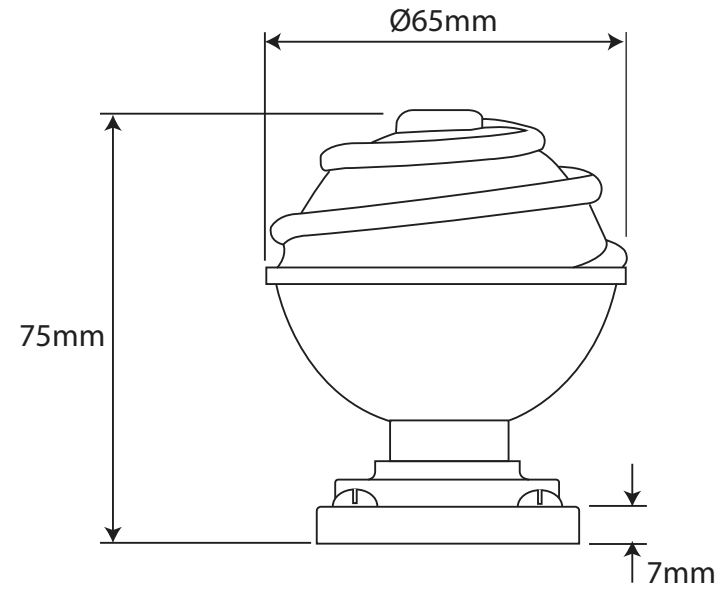

P/N. FD036

ALL DIMENSIONS IN
MM UNLESS STATED

THE CONTENTS OF THIS DRAWING ARE COPYRIGHT AND SHOULD NOT BE
REPRODUCED WITHOUT THE PERMISSION OF DJH ENGINEERING

					QTY	
			DESCRIPTION		DRG.	D. Urwin
			FD036 Swirl Door Knob on Lock/Keyhole Backplate.		DATE	07/09/18
1	07/09/18		LT REF.	H:\Finesse & Stonebridge Handle Hardware\Finesse\Dim Dwgs\FD036.pdf	SCALE	N/A
ISSUE	DATE	REVISION	MATL.	Pewter	CODE	FD036