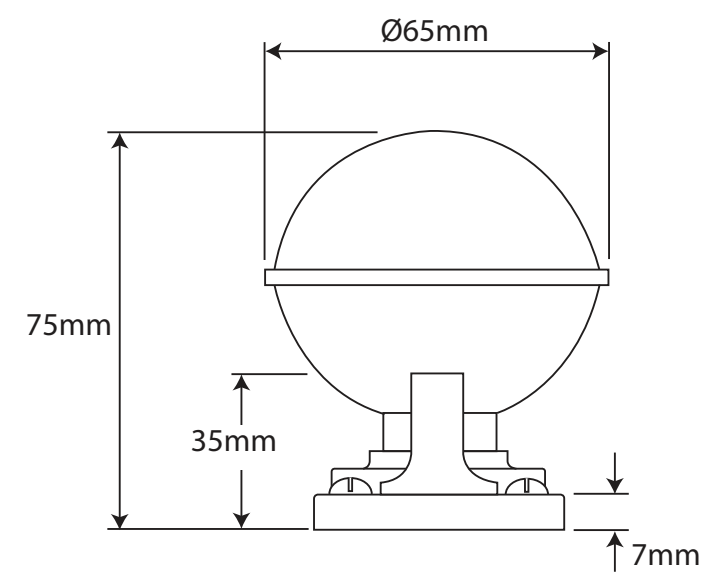

P/N. FD039
 ALL DIMENSIONS IN MM UNLESS STATED
 THE CONTENTS OF THIS DRAWING ARE COPYRIGHT AND SHOULD NOT BE REPRODUCED WITHOUT THE PERMISSION OF DJH ENGINEERING

					QTY	
			DESCRIPTION		DRG.	D. Urwin
			FD039 Beamish Door Knob on Bathroom Backplate.		DATE	10/09/18
1	10/09/18		LT REF.	H:\Finess & Stonebridge Handle Hardware\Finesse\Dim Dwgs\FD039.pdf	SCALE	N/A
ISSUE	DATE	REVISION	MATL.	Pewter	CODE	FD039