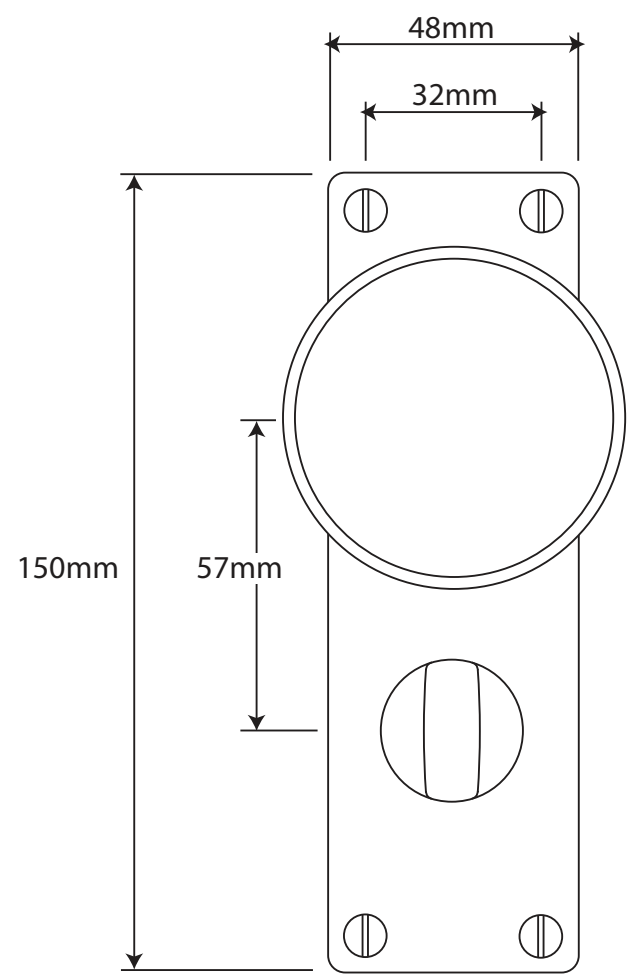

P/N. FD039
 ALL DIMENSIONS IN MM UNLESS STATED
 THE CONTENTS OF THIS DRAWING ARE COPYRIGHT AND SHOULD NOT BE REPRODUCED WITHOUT THE PERMISSION OF DJH ENGINEERING

					QTY	
			DESCRIPTION		DRG.	D. Urwin
			FD039 Beamish Door Knob on Bathroom Backplate.		DATE	10/09/18
1	10/09/18		LT REF.	H:\Finess & Stonebridge Handle Hardware\Finesse\Dim Dwgs\FD039.pdf	SCALE	N/A
ISSUE	DATE	REVISION	MATL.	Pewter	CODE	FD039