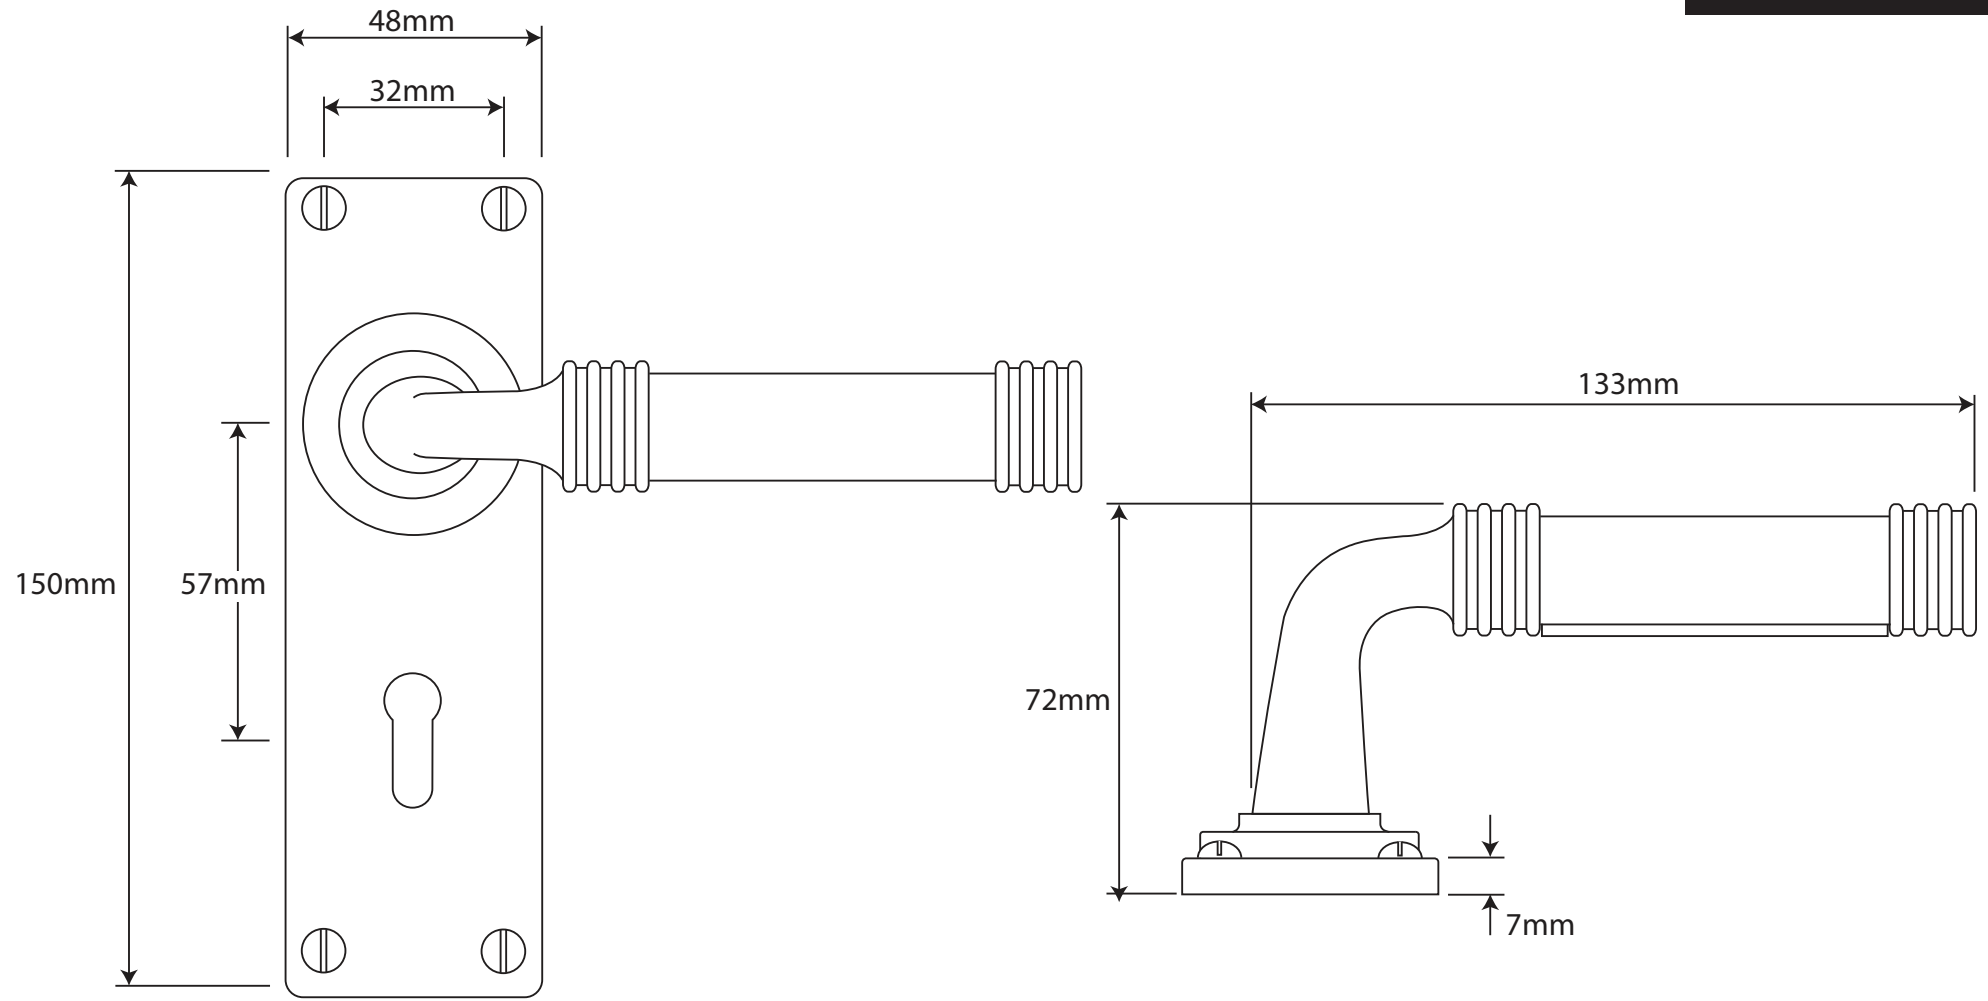

P/N. FD053C ALL DIMENSIONS IN MM UNLESS STATED

THE CONTENTS OF THIS DRAWING ARE COPYRIGHT AND SHOULD NOT BE REPRODUCED WITHOUT THE PERMISSION OF DJH ENGINEERING

						QTY	
				DESCRIPTION	DRG.	D. Urwin	
				FD053C Jarrow Door Lever (Chocolate Leather) on Lock/Keyhole Backplate.	DATE	14/09/18	
1	14/09/18		LT REF.	H:\Finess & Stonebridge Handle Hardware\Finesse\ Dim Dwgs\FD053C.pdf	SCALE	N/A	
ISSUE	DATE	REVISION	MATL.	Pewter/Chocolate Leather	CODE	FD053C	