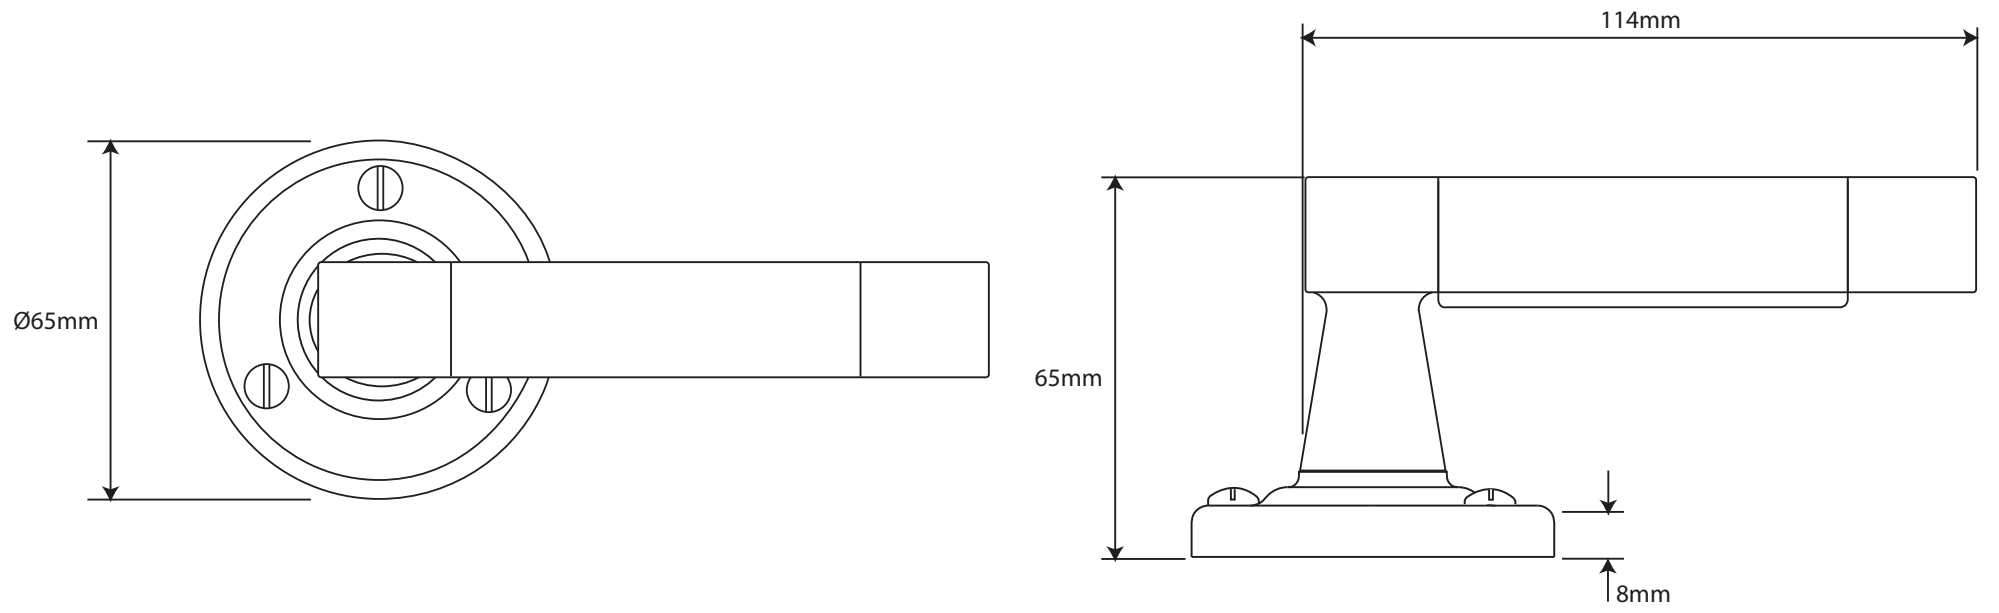

P/N. FD054C ALL DIMENSIONS IN
MM UNLESS STATED

THE CONTENTS OF THIS DRAWING ARE COPYRIGHT AND SHOULD NOT BE
REPRODUCED WITHOUT THE PERMISSION OF DJH ENGINEERING

					QTY	
			DESCRIPTION		DRG.	D. Urwin
			FD054C Jedburgh Door Lever (Chocolate-Leather) on Rose Backplate.		DATE	12/09/18
1	12/09/18		LT REF.	H:\Finess & Stonebridge Handle Hardware\Finesse\ Dim Dwgs\FD054C.pdf	SCALE	N/A
ISSUE	DATE	REVISION	MATL.	Pewter/Chocolate-Leather	CODE	FD054C