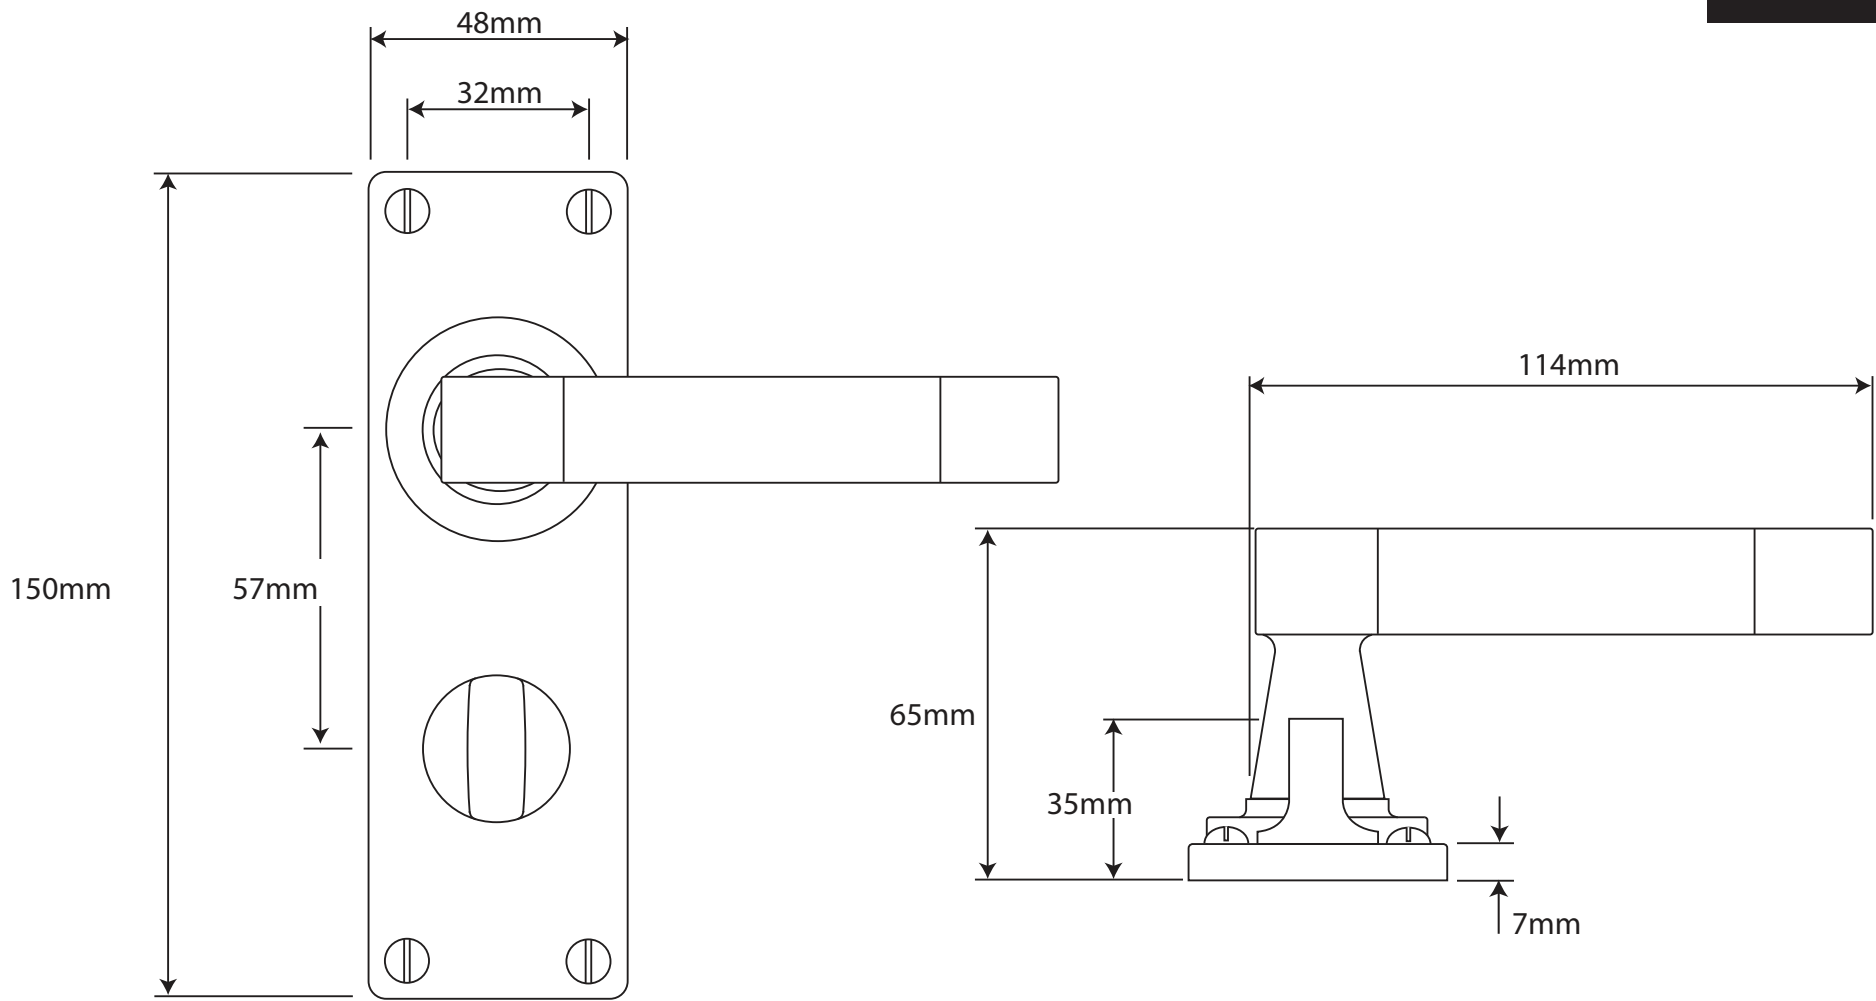

P/N. FD056B ALL DIMENSIONS IN MM UNLESS STATED
 THE CONTENTS OF THIS DRAWING ARE COPYRIGHT AND SHOULD NOT BE REPRODUCED WITHOUT THE PERMISSION OF DJH ENGINEERING

					QTY
			DESCRIPTION		DRG. D. Urwin
			FD056B Jedburgh Door Lever (Black-Leather) on Bathroom Backplate.		DATE 12/09/18
1	12/09/18		LT REF.	H:\Finess & Stonebridge Handle Hardware\Finesse\ Dim Dwgs\FD056B.pdf	SCALE N/A
ISSUE	DATE	REVISION	MATL.	Pewter/Black-Leather	CODE FD056B