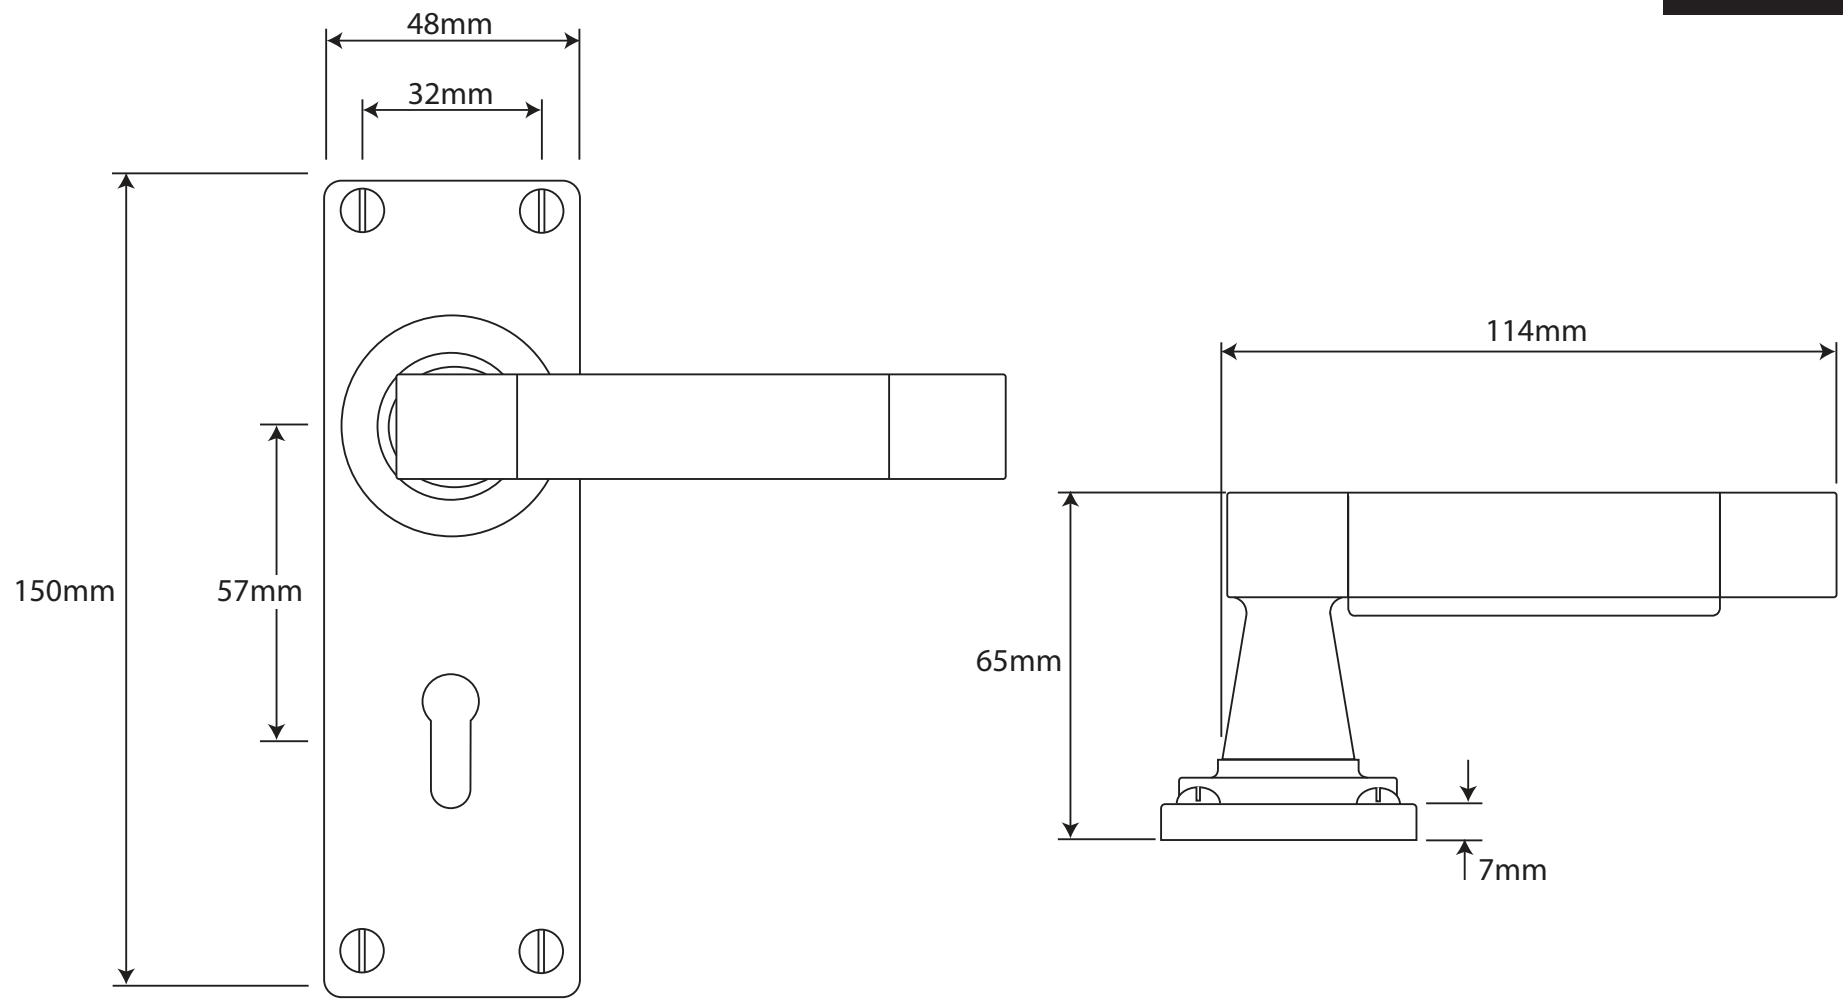

P/N. FD057C ALL DIMENSIONS IN MM UNLESS STATED
 THE CONTENTS OF THIS DRAWING ARE COPYRIGHT AND SHOULD NOT BE REPRODUCED WITHOUT THE PERMISSION OF DJH ENGINEERING

					QTY	
			DESCRIPTION		DRG.	D. Urwin
			FD057C Jedburgh Door Lever (Chocolate - Leather) on Lock/Keyhole Backplate.		DATE	12/09/18
1	12/09/18		LT REF.	H:\Finesse & Stonebridge Handle Hardware\Finesse\ Dim Dwgs\FD057C.pdf	SCALE	N/A
ISSUE	DATE	REVISION	MATL.	Pewter/Chocolate - Leather	CODE	FD057C