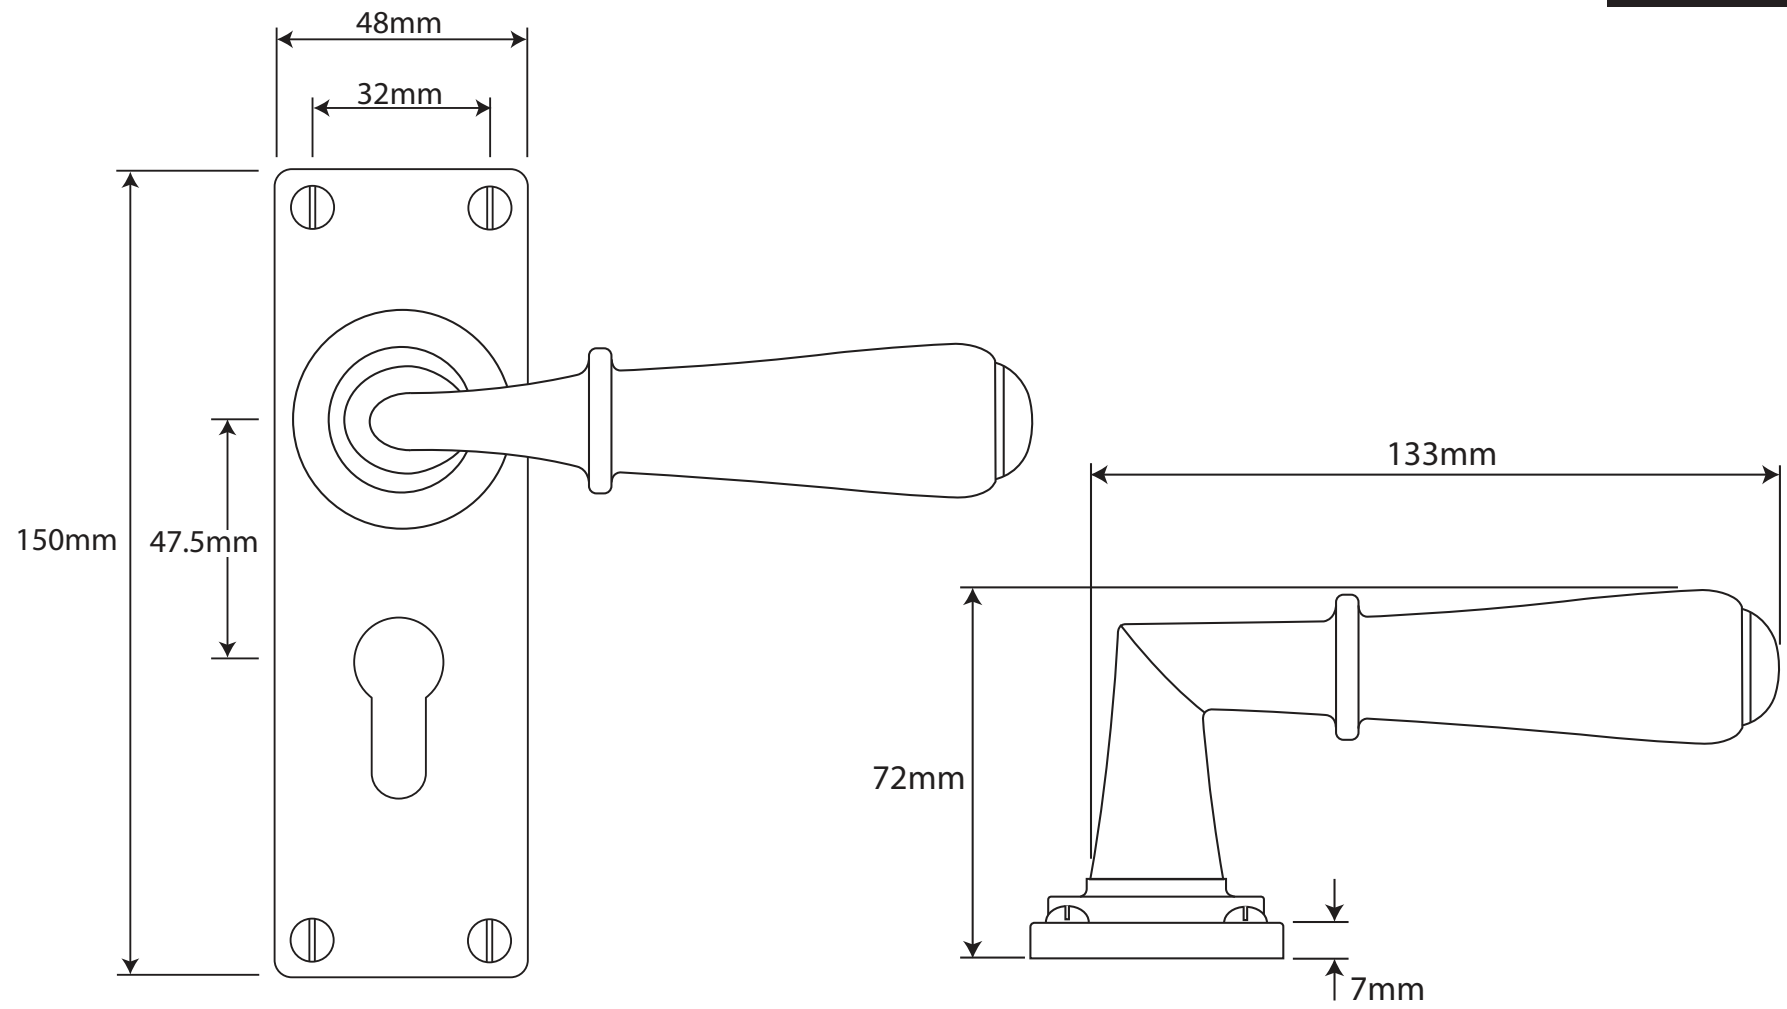

P/N. FD013E4 ALL DIMENSIONS IN MM UNLESS STATED
 THE CONTENTS OF THIS DRAWING ARE COPYRIGHT AND SHOULD NOT BE REPRODUCED WITHOUT THE PERMISSION OF DJH ENGINEERING

					QTY
			DESCRIPTION		DRG. D. Urwin
			FD013E4 Fenwick Door Lever Euro Lock/Keyhole Backplate (47.5mm lock centres).		DATE 14/09/18
1	14/09/18		LT REF.	H:\Finesse & Stonebridge Handle Hardware\Finesse\ Dim Dwgs\FD013E4.pdf	SCALE N/A
ISSUE	DATE	REVISION	MATL.	Pewter	CODE FD013E4