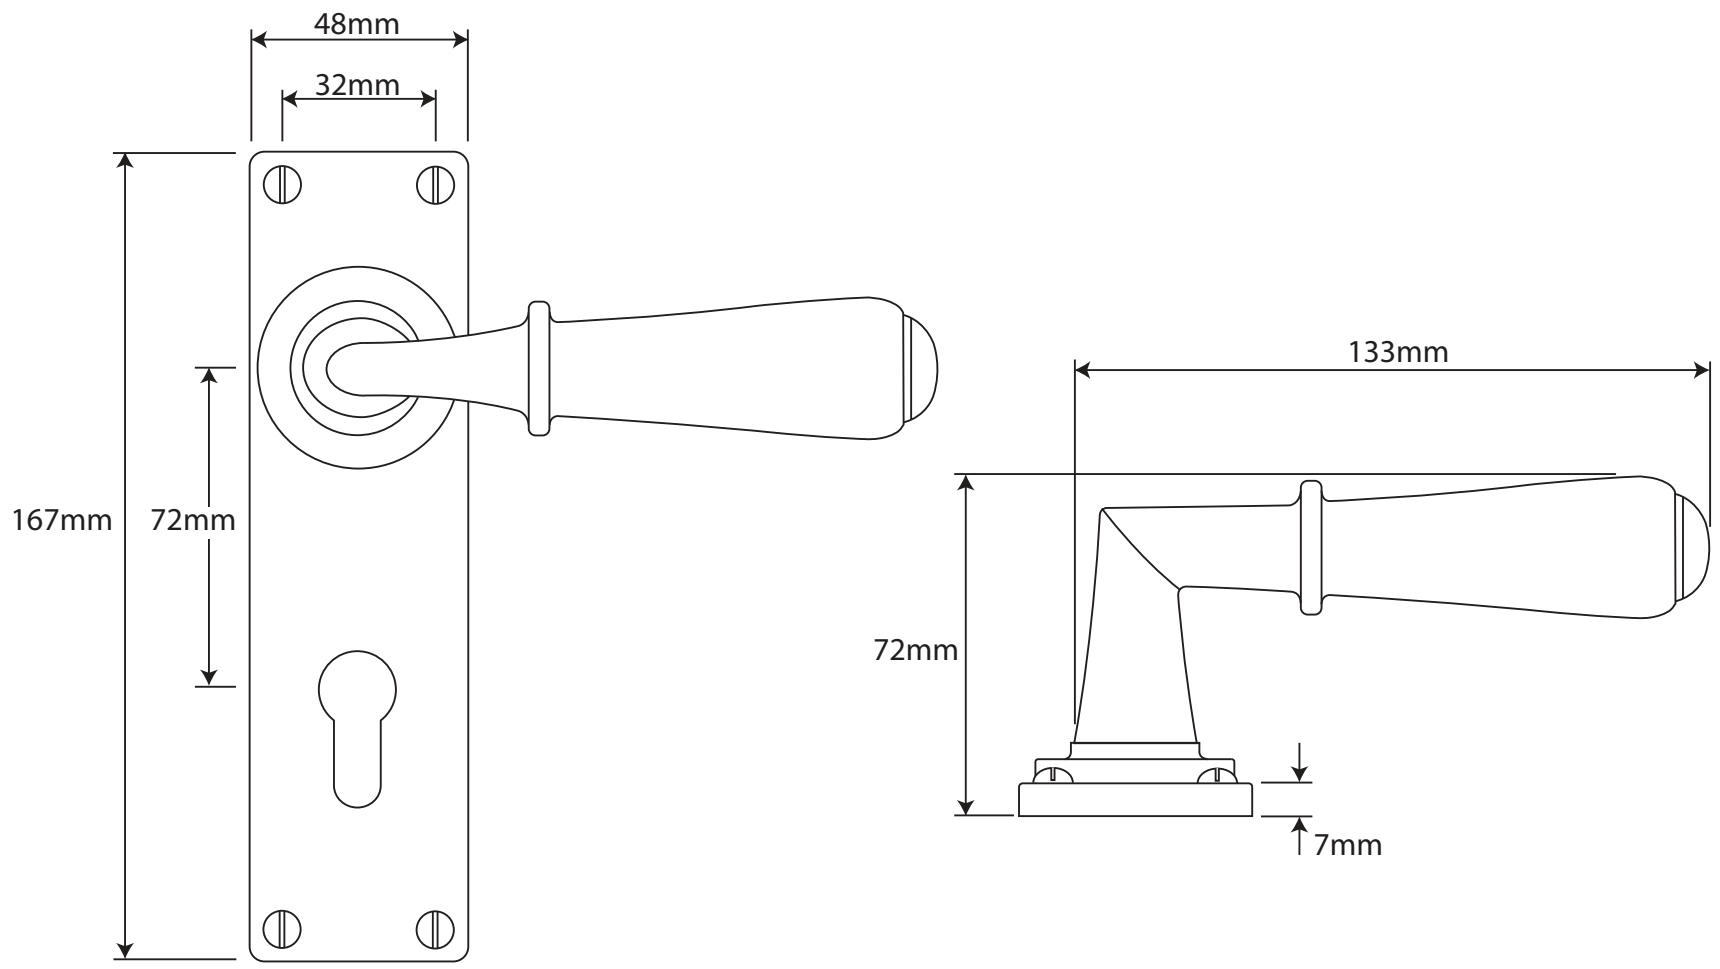

P/N. FD061E7 ALL DIMENSIONS IN MM UNLESS STATED
 THE CONTENTS OF THIS DRAWING ARE COPYRIGHT AND SHOULD NOT BE REPRODUCED WITHOUT THE PERMISSION OF DJH ENGINEERING

						QTY	
				DESCRIPTION		DRG. D. Urwin	
				FD061E7 Fenwick Door Lever Euro Lock/Keyhole Backplate (72mm lock centres).		DATE 19/09/18	
1	19/09/18		LT REF.	H:\Finess & Stonebridge Handle Hardware\Finesse\ Dim Dwgs\FD061E7.pdf	SCALE N/A		
ISSUE	DATE	REVISION	MATL.	Pewter	CODE FD061E7		