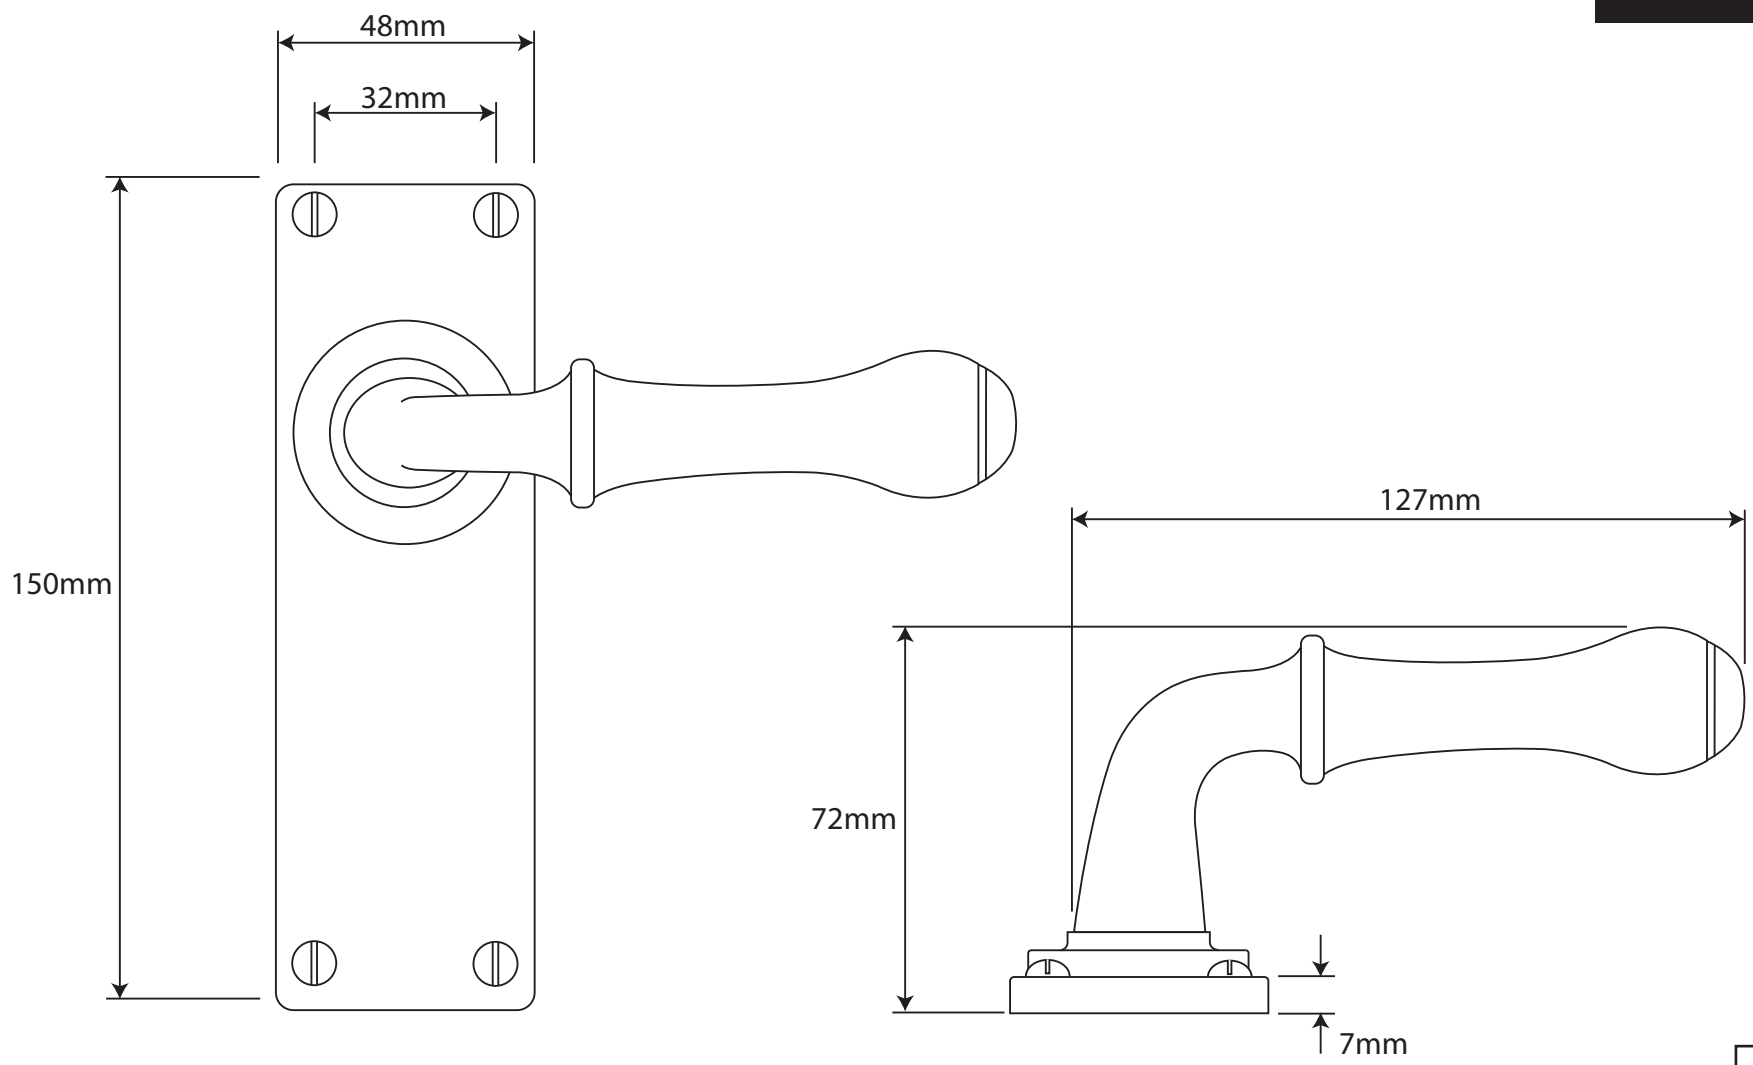

P/N. FD063
 ALL DIMENSIONS IN MM UNLESS STATED
 THE CONTENTS OF THIS DRAWING ARE COPYRIGHT AND SHOULD NOT BE REPRODUCED WITHOUT THE PERMISSION OF DJH ENGINEERING

					QTY
			DESCRIPTION		DRG. D. Urwin
			FD063 Derwent Door Lever Latch/Passage Backplate.		DATE 20/09/18
1	20/09/18		LT REF.	H:\Finesse & Stonebridge Handle Hardware\Finesse\ Dim Dwgs\FD063.pdf	SCALE N/A
ISSUE	DATE	REVISION	MATL.	Pewter	CODE FD063