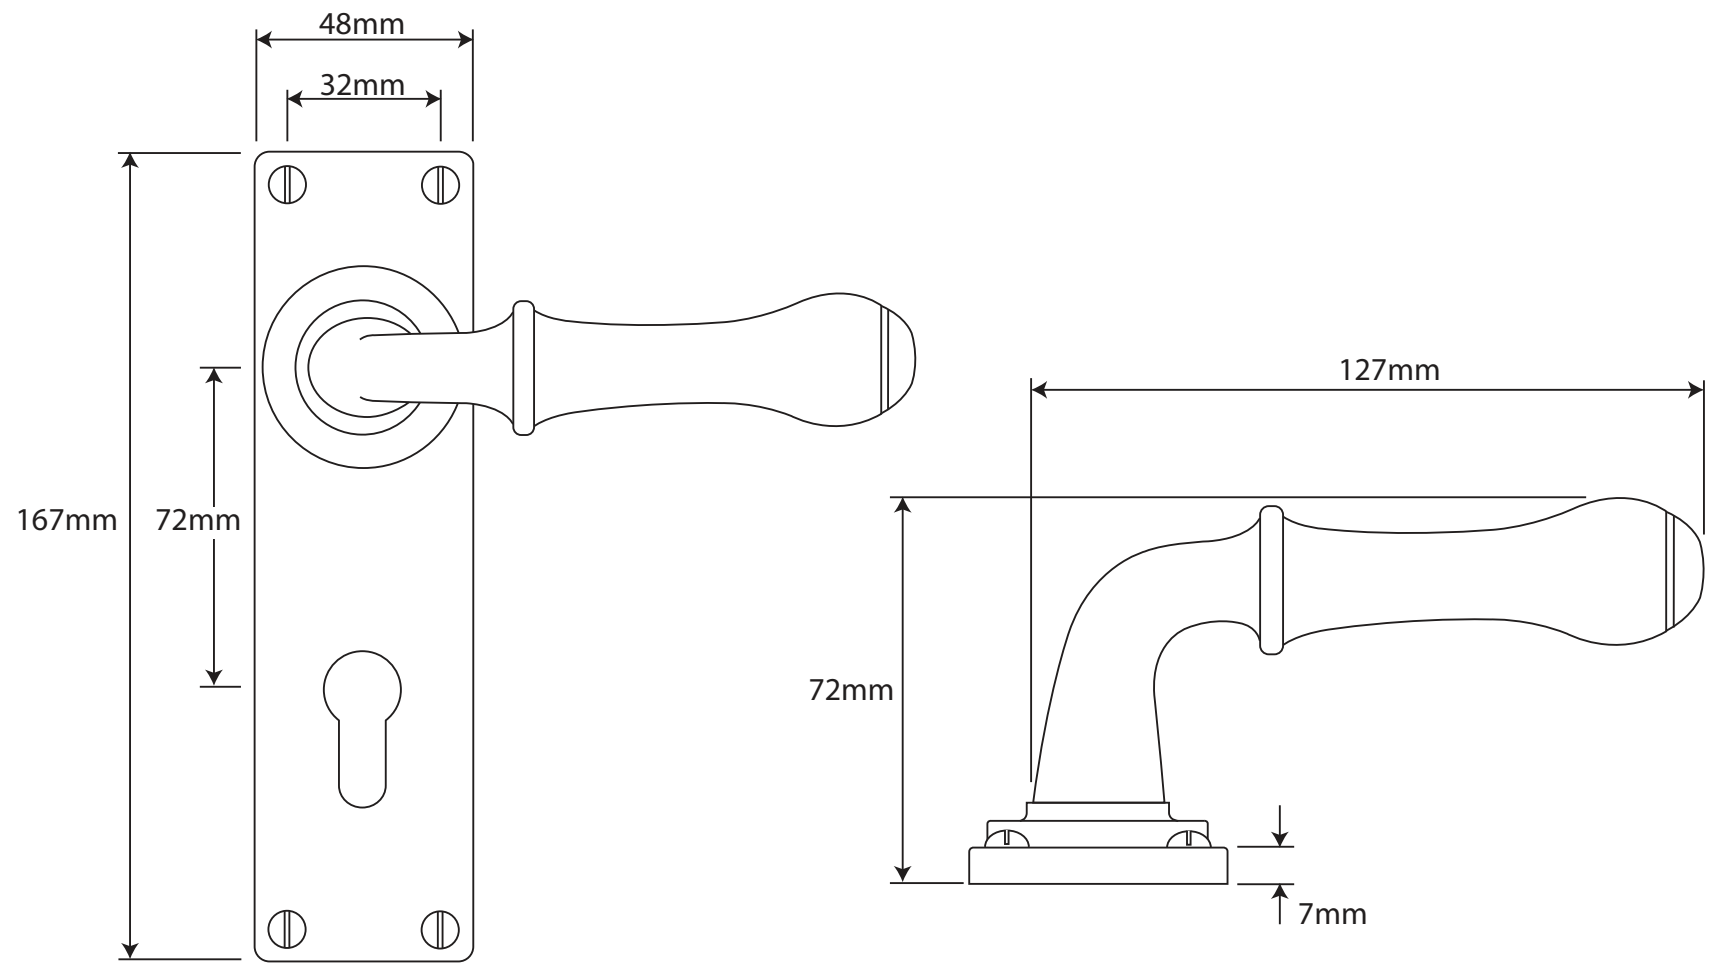

P/N. FD065E7 ALL DIMENSIONS IN MM UNLESS STATED
 THE CONTENTS OF THIS DRAWING ARE COPYRIGHT AND SHOULD NOT BE REPRODUCED WITHOUT THE PERMISSION OF DJH ENGINEERING

					QTY	
			DESCRIPTION	DRG.	D. Urwin	
			FD065E7 Derwent Door Lever Euro Lock/Keyhole Backplate (72mm lock centres).	DATE	20/09/18	
1	20/09/18		LT REF.	H:\Finesse & Stonebridge Handle Hardware\Finesse\ Dim Dwgs\FD065E7.pdf	SCALE	N/A
ISSUE	DATE	REVISION	MATL.	Pewter	CODE	FD065E7