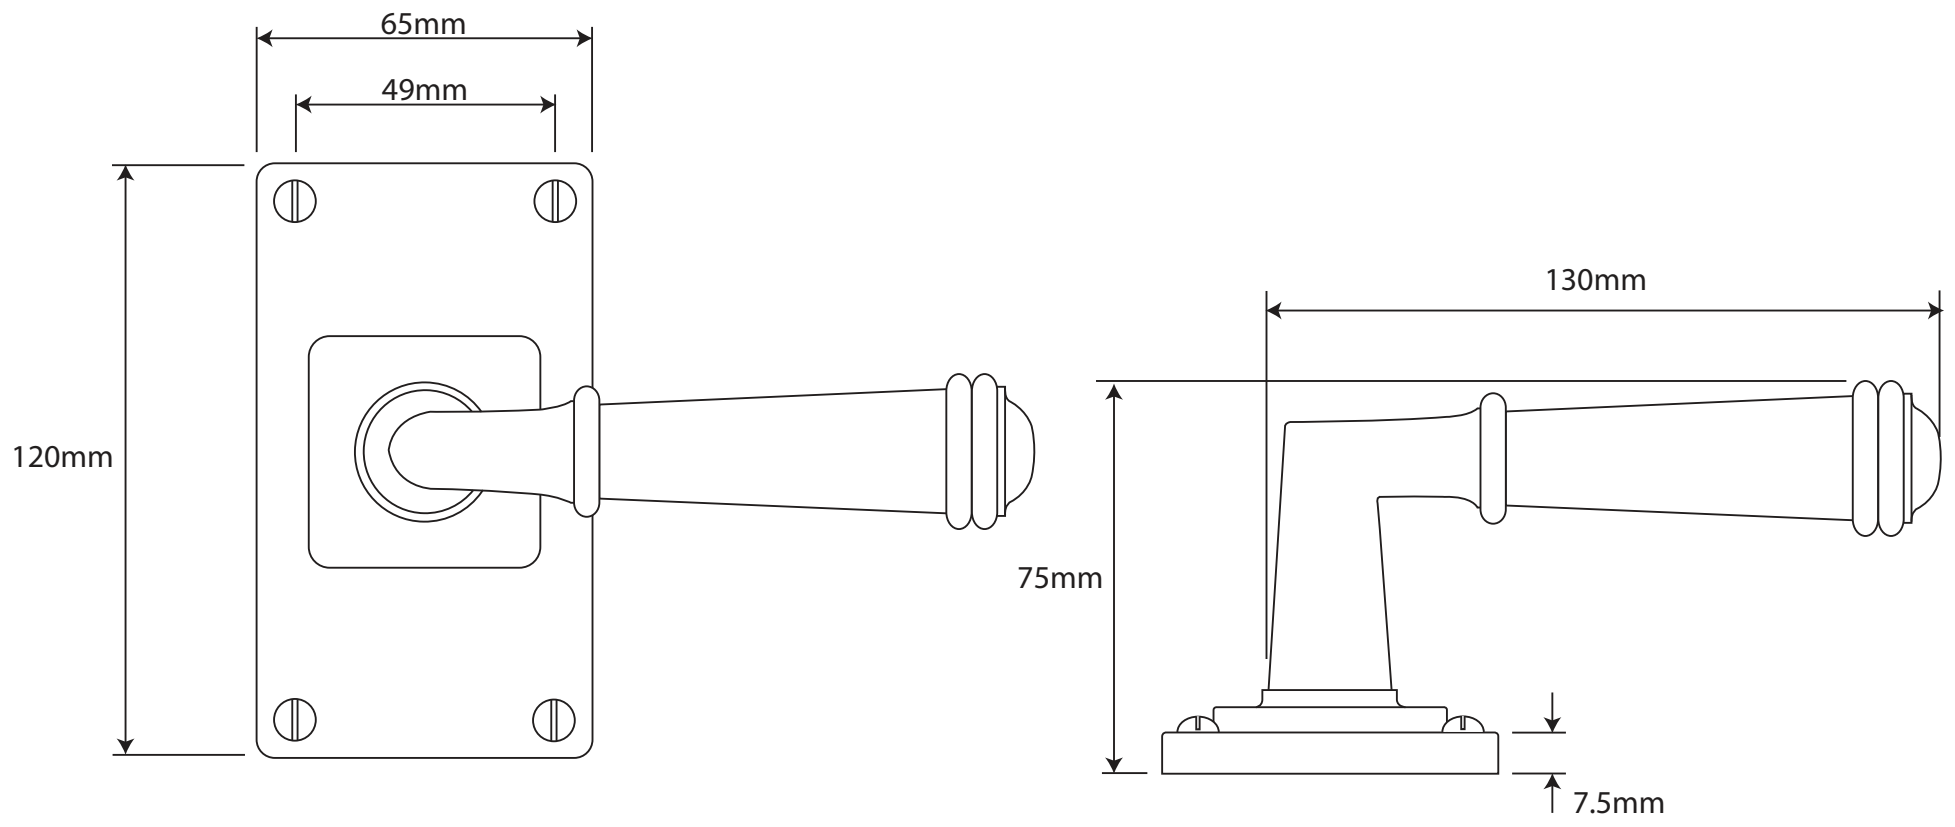

P/N. FD068
 ALL DIMENSIONS IN MM UNLESS STATED
 THE CONTENTS OF THIS DRAWING ARE COPYRIGHT AND SHOULD NOT BE REPRODUCED WITHOUT THE PERMISSION OF DJH ENGINEERING

					QTY	
			DESCRIPTION		DRG.	D. Urwin
			FD068 Durham Door Lever Short Latch Backplate.		DATE	20/09/18
1	20/09/18		LT REF.	H:\Finesse & Stonebridge Handle Hardware\Finesse\ Dim Dwgs\FD068.pdf	SCALE	N/A
ISSUE	DATE	REVISION	MATL.	Pewter	CODE	FD068