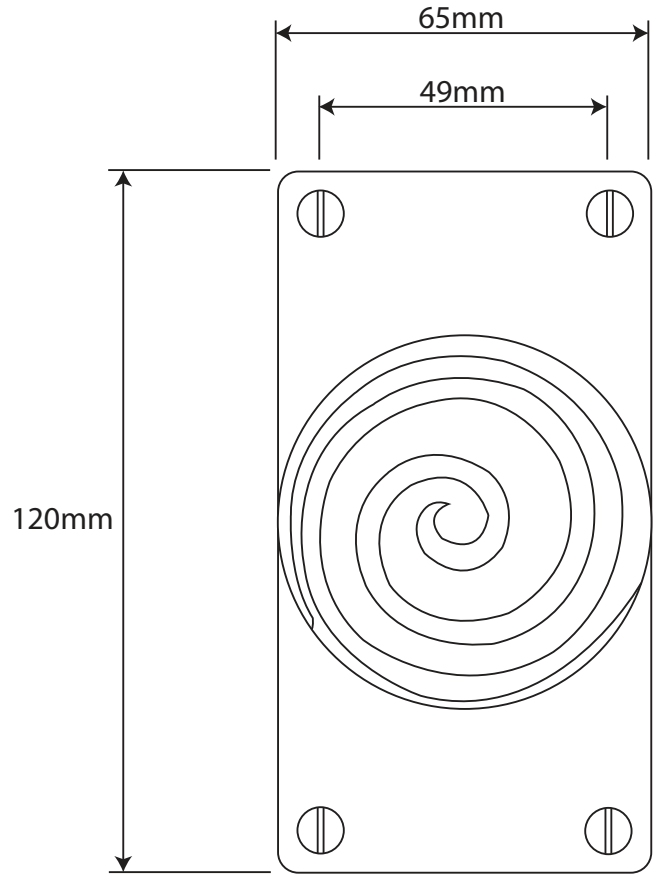

P/N. FD080

ALL DIMENSIONS IN
MM UNLESS STATED

THE CONTENTS OF THIS DRAWING ARE COPYRIGHT AND SHOULD NOT BE
REPRODUCED WITHOUT THE PERMISSION OF DJH ENGINEERING

					QTY	
			DESCRIPTION		DRG.	D. Urwin
			FD080 Swirl Door Knob on Jesmond Short Latch Backplate.		DATE	10/09/18
1	10/09/18		LT REF.	H:\Finess & Stonebridge Handle Hardware\Finesse\ Dim Dwgs\FD080.pdf	SCALE	N/A
ISSUE	DATE	REVISION	MATL.	Pewter	CODE	FD080