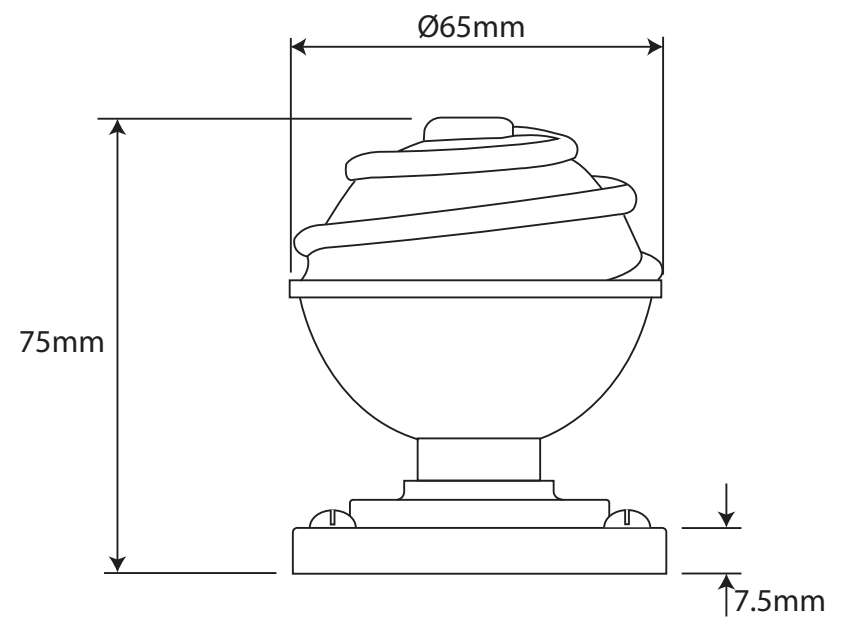

P/N. FD080

ALL DIMENSIONS IN
MM UNLESS STATED

THE CONTENTS OF THIS DRAWING ARE COPYRIGHT AND SHOULD NOT BE
REPRODUCED WITHOUT THE PERMISSION OF DJH ENGINEERING

					QTY	
			DESCRIPTION		DRG.	D. Urwin
			FD080 Swirl Door Knob on Jesmond Short Latch Backplate.		DATE	10/09/18
1	10/09/18		LT REF.	H:\Finess & Stonebridge Handle Hardware\Finesse\ Dim Dwgs\FD080.pdf	SCALE	N/A
ISSUE	DATE	REVISION	MATL.	Pewter	CODE	FD080