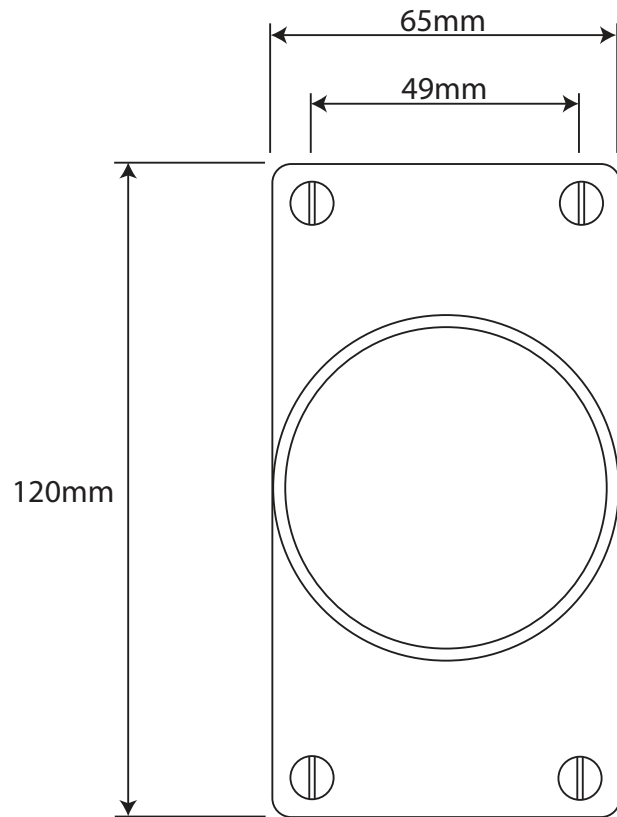

P/N. FD084 ALL DIMENSIONS IN MM UNLESS STATED

THE CONTENTS OF THIS DRAWING ARE COPYRIGHT AND SHOULD NOT BE REPRODUCED WITHOUT THE PERMISSION OF DJH ENGINEERING

					QTY
			DESCRIPTION		DRG. D. Urwin
			FD084 Beamish Door Knob on Jesmond Short Latch Backplate.		DATE 10/09/18
1	10/09/18		LT REF.	H:\Finess & Stonebridge Handle Hardware\Finesse\Dim Dwgs\FD084.pdf	SCALE N/A
ISSUE	DATE	REVISION	MATL.	Pewter	CODE FD084