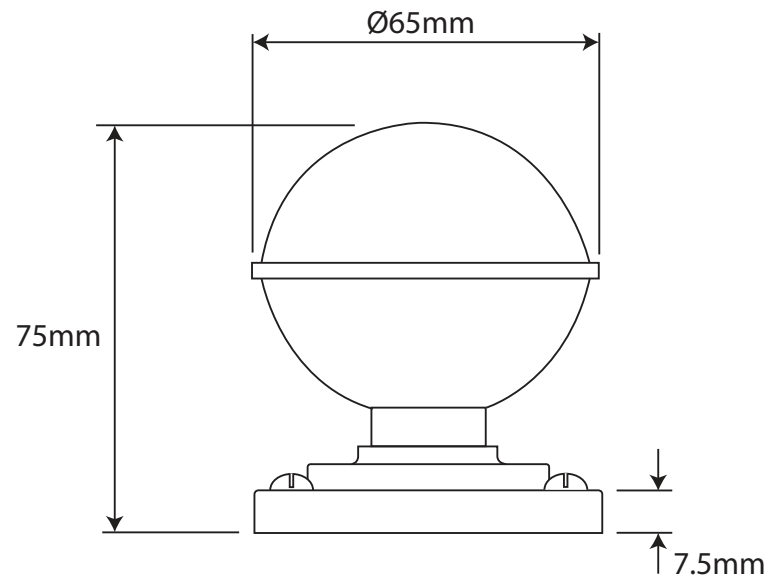

P/N. FD084 ALL DIMENSIONS IN MM UNLESS STATED

THE CONTENTS OF THIS DRAWING ARE COPYRIGHT AND SHOULD NOT BE REPRODUCED WITHOUT THE PERMISSION OF DJH ENGINEERING

					QTY
			DESCRIPTION		DRG. D. Urwin
			FD084 Beamish Door Knob on Jesmond Short Latch Backplate.		DATE 10/09/18
1	10/09/18		LT REF.	H:\Finess & Stonebridge Handle Hardware\Finesse\Dim Dwgs\FD084.pdf	SCALE N/A
ISSUE	DATE	REVISION	MATL.	Pewter	CODE FD084