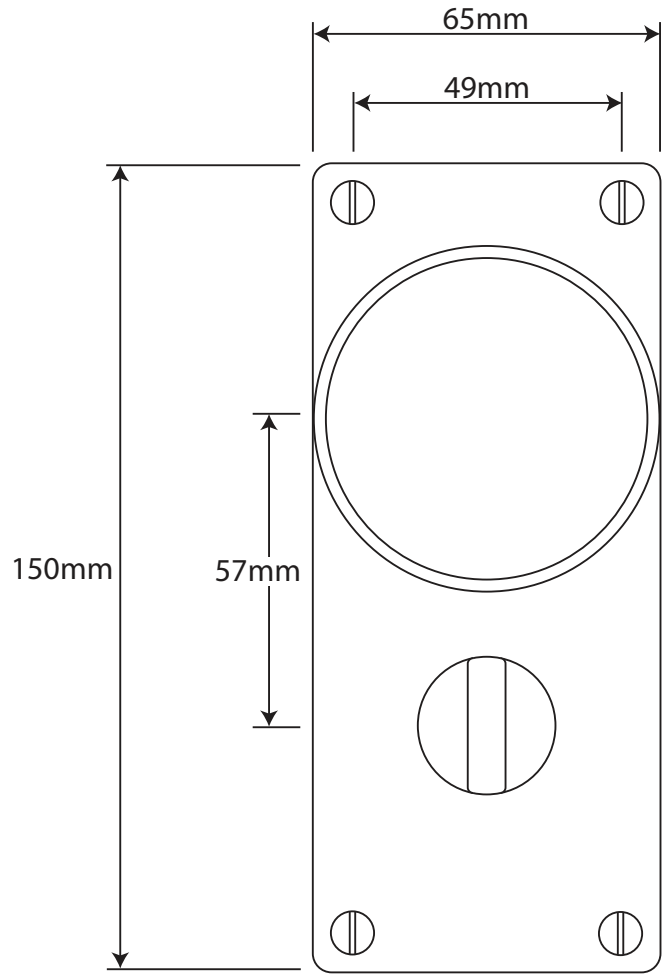

P/N. FD085
 ALL DIMENSIONS IN MM UNLESS STATED
 THE CONTENTS OF THIS DRAWING ARE COPYRIGHT AND SHOULD NOT BE REPRODUCED WITHOUT THE PERMISSION OF DJH ENGINEERING

						QTY	
				DESCRIPTION		DRG. D. Urwin	
				FD085 Beamish Door Knob on Jesmond Bathroom Backplate.		DATE 10/09/18	
1	10/09/18		LT REF.	H:\Finess & Stonebridge Handle Hardware\Finesse\Dim Dwgs\FD085.pdf		SCALE N/A	
ISSUE	DATE	REVISION	MATL.	Pewter		CODE FD085	