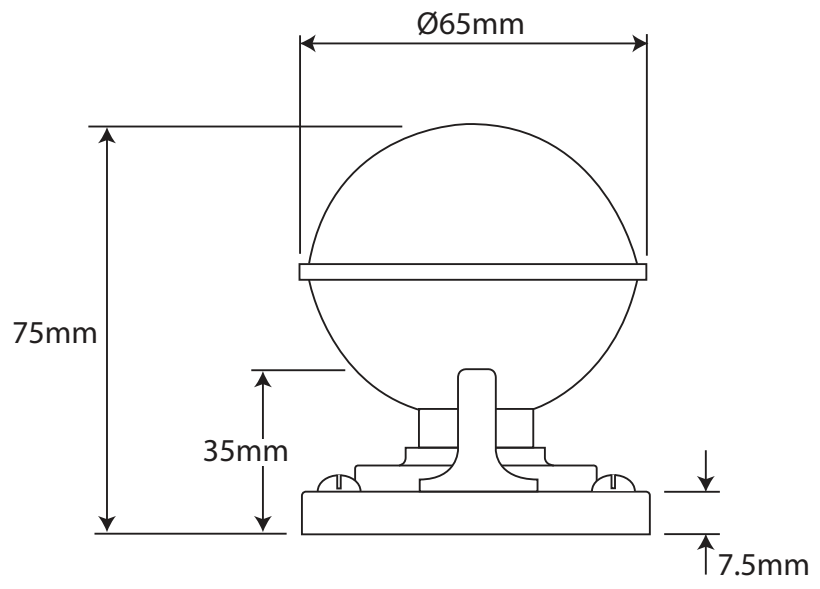

P/N. FD085
 ALL DIMENSIONS IN MM UNLESS STATED
 THE CONTENTS OF THIS DRAWING ARE COPYRIGHT AND SHOULD NOT BE REPRODUCED WITHOUT THE PERMISSION OF DJH ENGINEERING

						QTY	
				DESCRIPTION		DRG. D. Urwin	
				FD085 Beamish Door Knob on Jesmond Bathroom Backplate.		DATE 10/09/18	
1	10/09/18		LT REF.	H:\Finess & Stonebridge Handle Hardware\Finesse\Dim Dwgs\FD085.pdf		SCALE N/A	
ISSUE	DATE	REVISION	MATL.	Pewter		CODE FD085	