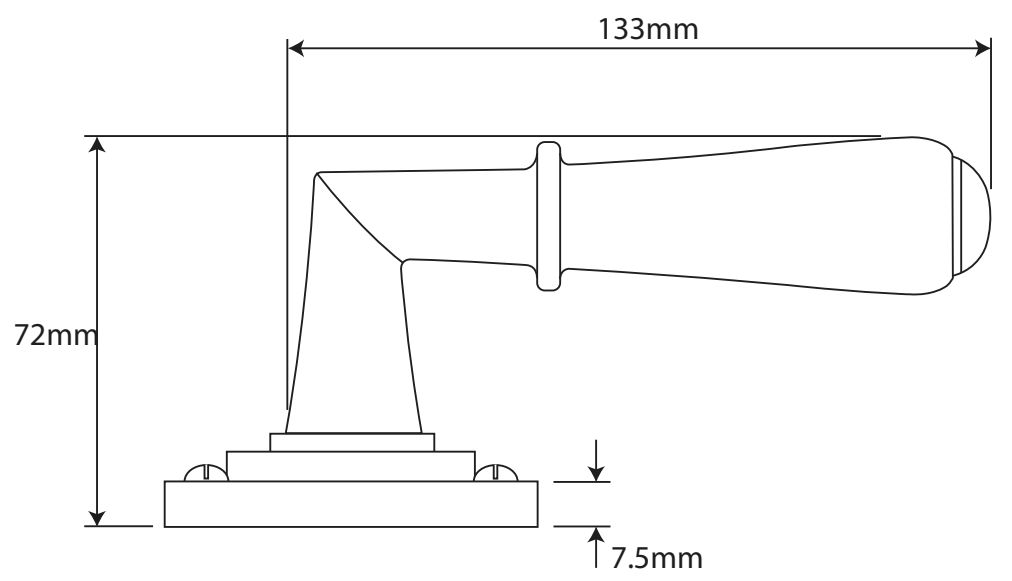

P/N. FD087
 ALL DIMENSIONS IN MM UNLESS STATED
 THE CONTENTS OF THIS DRAWING ARE COPYRIGHT AND SHOULD NOT BE REPRODUCED WITHOUT THE PERMISSION OF DJH ENGINEERING

					QTY	
			DESCRIPTION		DRG.	D. Urwin
			FD087 Fenwick Door Lever Jesmond Rose Backplate.		DATE	18/09/18
1	18/09/18		LT REF.	H:\Finess & Stonebridge Handle Hardware\Finesse\ Dim Dwgs\FD087.pdf	SCALE	N/A
ISSUE	DATE	REVISION	MATL.	Pewter	CODE	FD087