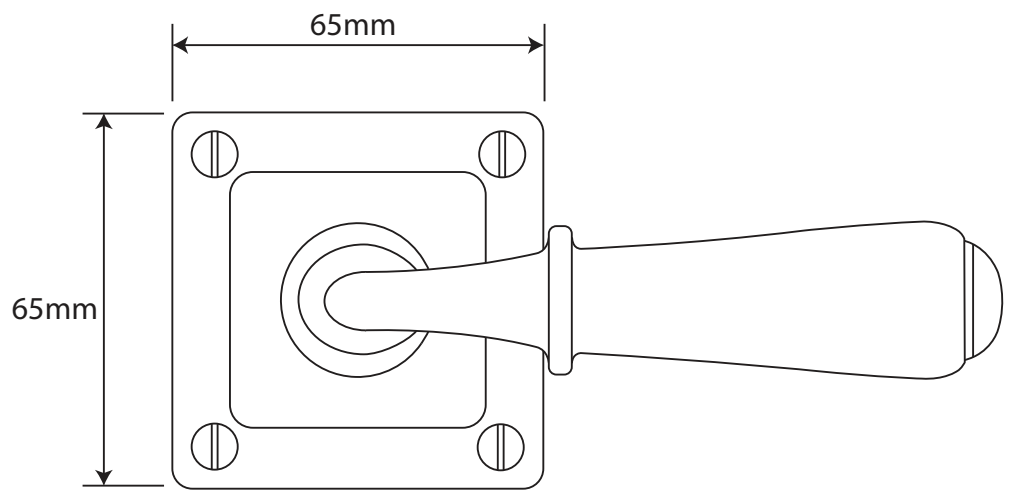

P/N. FD087
 ALL DIMENSIONS IN MM UNLESS STATED
 THE CONTENTS OF THIS DRAWING ARE COPYRIGHT AND SHOULD NOT BE REPRODUCED WITHOUT THE PERMISSION OF DJH ENGINEERING

					QTY	
			DESCRIPTION		DRG.	D. Urwin
			FD087 Fenwick Door Lever Jesmond Rose Backplate.		DATE	18/09/18
1	18/09/18		LT REF.	H:\Finess & Stonebridge Handle Hardware\Finesse\ Dim Dwgs\FD087.pdf	SCALE	N/A
ISSUE	DATE	REVISION	MATL.	Pewter	CODE	FD087