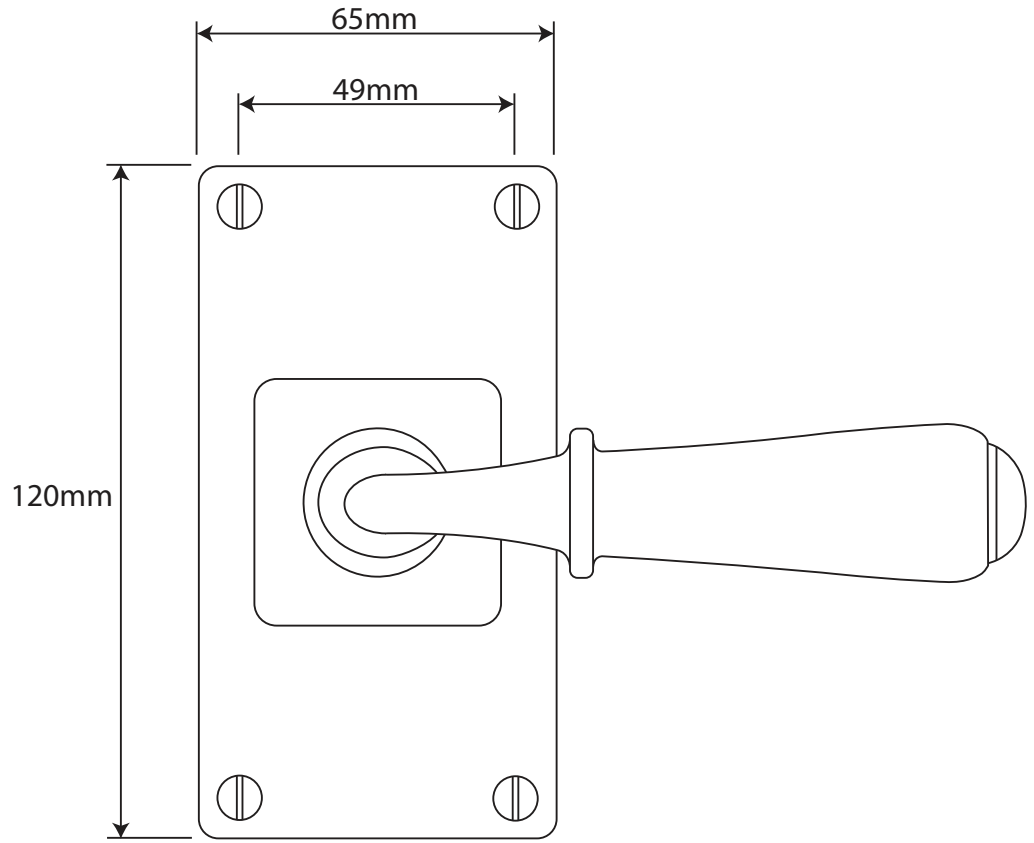

P/N. FD088
 ALL DIMENSIONS IN MM UNLESS STATED
 THE CONTENTS OF THIS DRAWING ARE COPYRIGHT AND SHOULD NOT BE REPRODUCED WITHOUT THE PERMISSION OF DJH ENGINEERING

					QTY	
			DESCRIPTION		DRG.	D. Urwin
			FD088 Fenwick Door Lever Jesmond Short Latch Backplate.		DATE	18/09/18
1	18/09/18		LT REF.	H:\Finess & Stonebridge Handle Hardware\Finesse\ Dim Dwgs\FD088.pdf	SCALE	N/A
ISSUE	DATE	REVISION	MATL.	Pewter	CODE	FD088