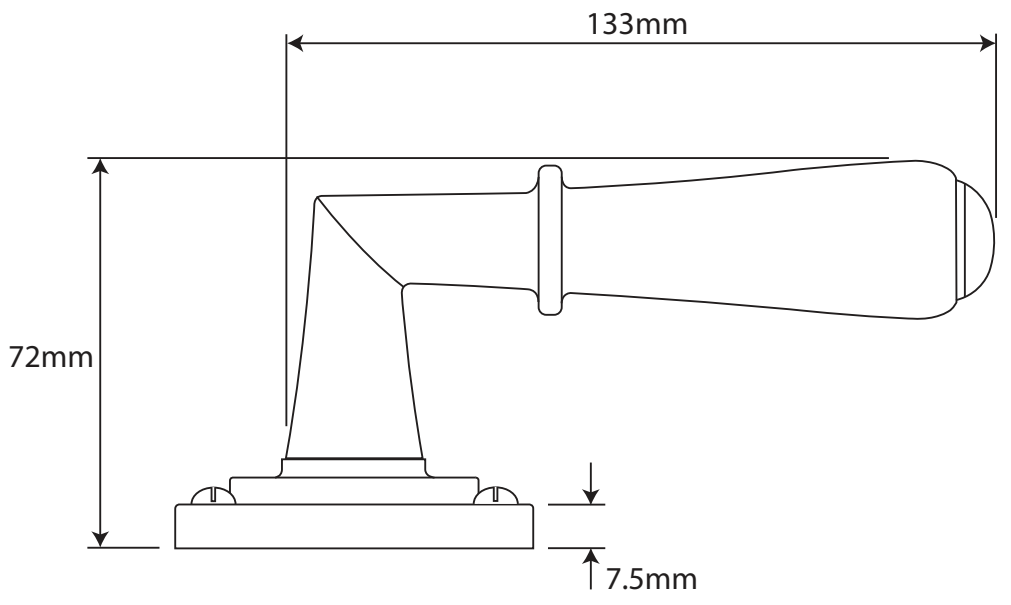

P/N. FD088
 ALL DIMENSIONS IN MM UNLESS STATED
 THE CONTENTS OF THIS DRAWING ARE COPYRIGHT AND SHOULD NOT BE REPRODUCED WITHOUT THE PERMISSION OF DJH ENGINEERING

					QTY	
			DESCRIPTION		DRG.	D. Urwin
			FD088 Fenwick Door Lever Jesmond Short Latch Backplate.		DATE	18/09/18
1	18/09/18		LT REF.	H:\Finess & Stonebridge Handle Hardware\Finesse\ Dim Dwgs\FD088.pdf	SCALE	N/A
ISSUE	DATE	REVISION	MATL.	Pewter	CODE	FD088