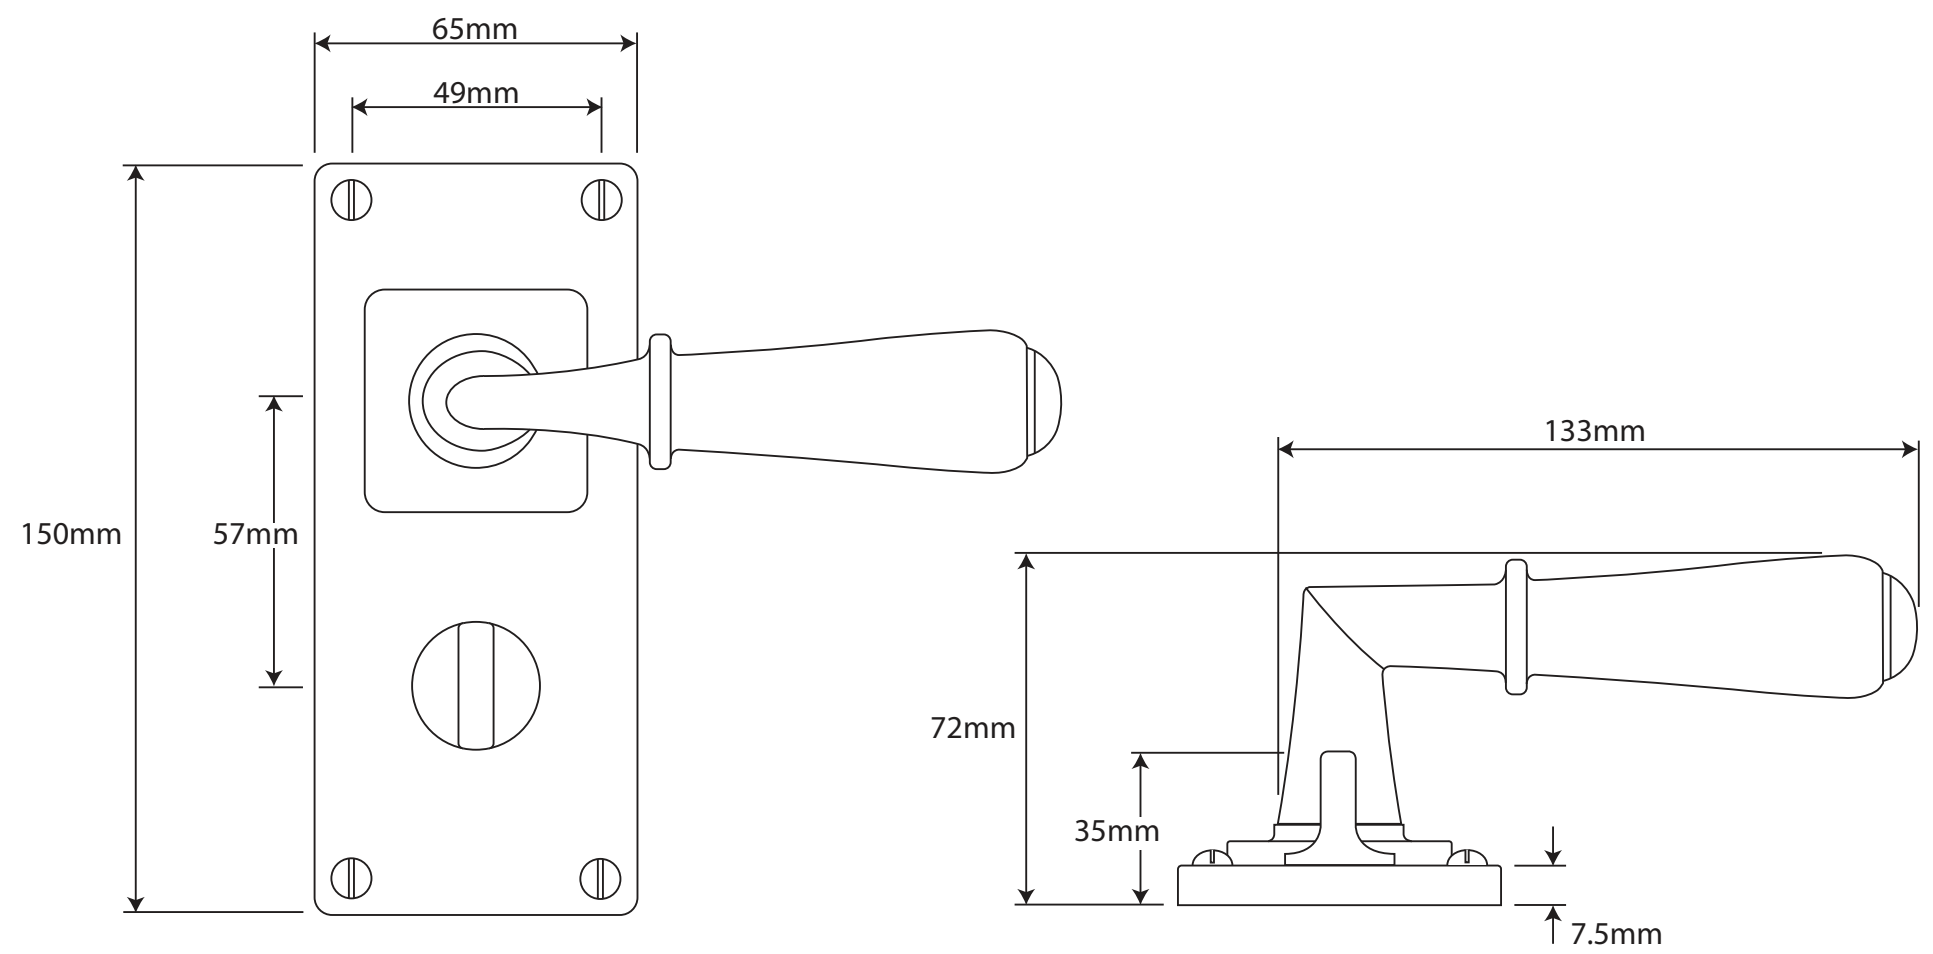

P/N. FD089
 ALL DIMENSIONS IN MM UNLESS STATED
 THE CONTENTS OF THIS DRAWING ARE COPYRIGHT AND SHOULD NOT BE REPRODUCED WITHOUT THE PERMISSION OF DJH ENGINEERING

				QTY	
				DESCRIPTION	DRG. D. Urwin
				FD089 Fenwick Door Lever Jesmond Bathroom Backplate.	DATE 17/09/18
1	17/09/18		LT REF.	H:\Finess & Stonebridge Handle Hardware\Finesse\ Dim Dwgs\FD089.pdf	SCALE N/A
ISSUE	DATE	REVISION	MATL.	Pewter	CODE FD089