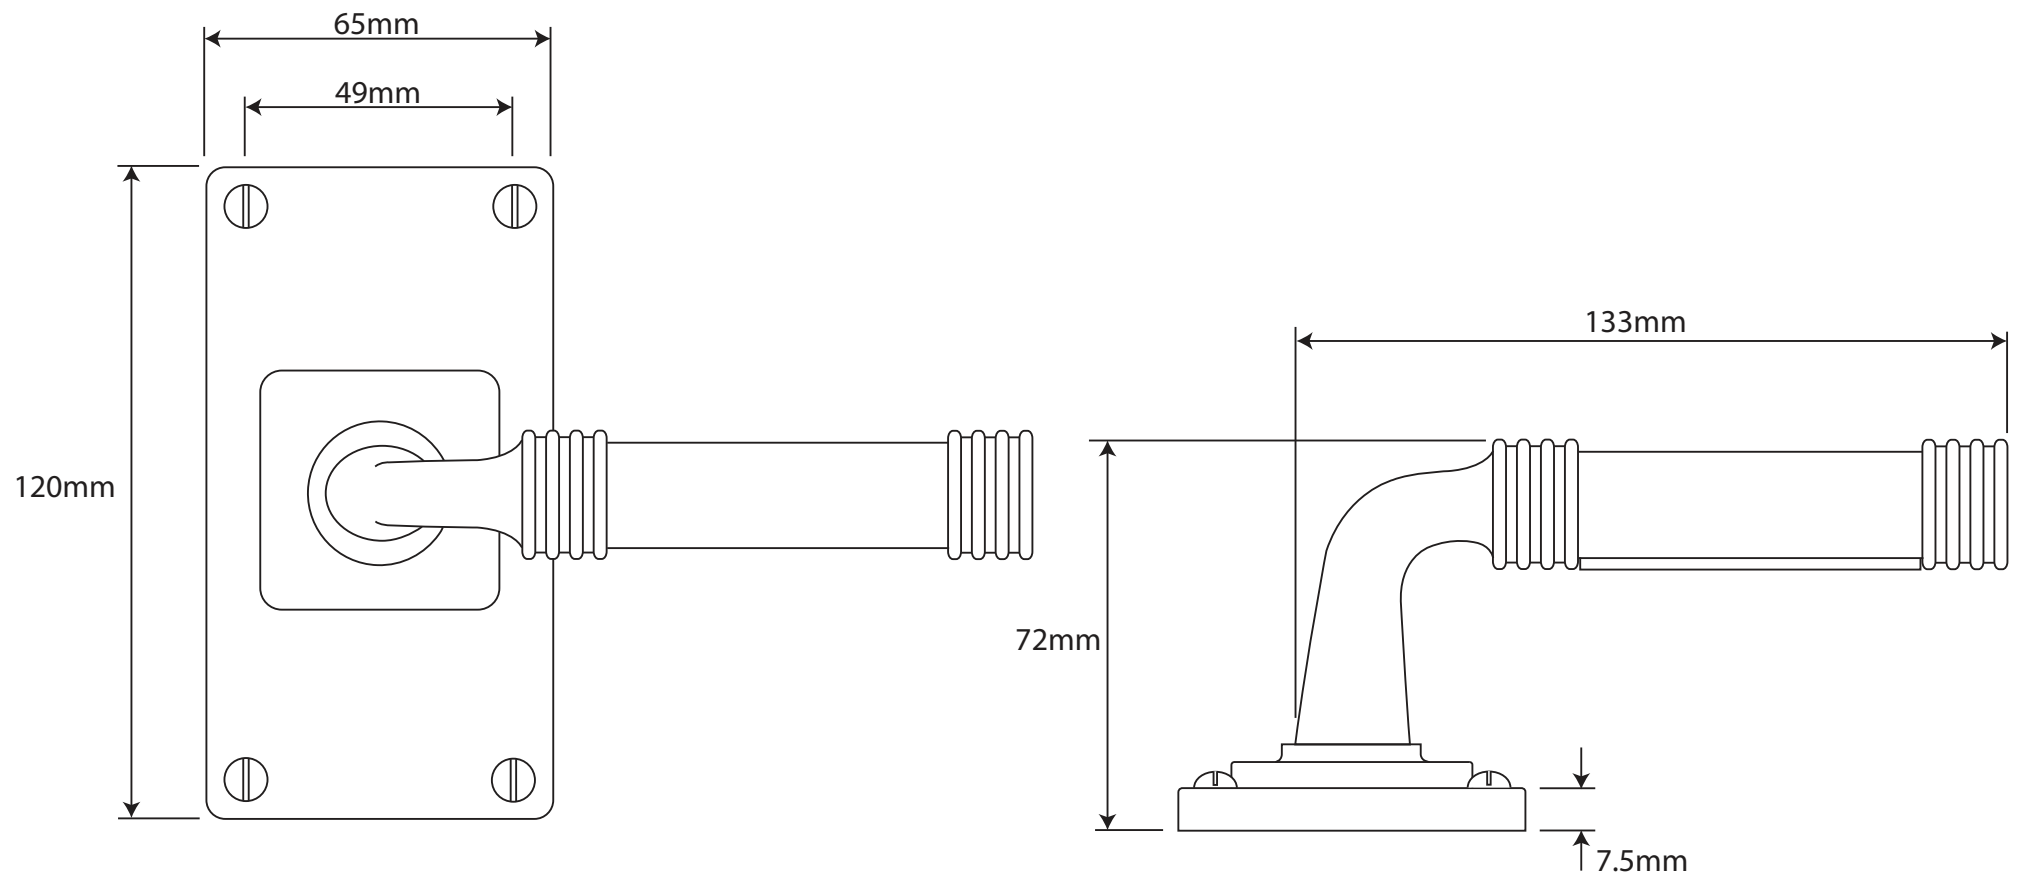

P/N. FD107B ALL DIMENSIONS IN MM UNLESS STATED

THE CONTENTS OF THIS DRAWING ARE COPYRIGHT AND SHOULD NOT BE REPRODUCED WITHOUT THE PERMISSION OF DJH ENGINEERING

					QTY
			DESCRIPTION		DRG. D. Urwin
			FD107B Jarrow Door Lever (Black Leather) on Jesmond Short Latch Backplate.		DATE 14/09/18
1	14/09/18		LT REF.	H:\Finess & Stonebridge Handle Hardware\Finesse\ Dim Dwgs\FD107B.pdf	SCALE N/A
ISSUE	DATE	REVISION	MATL.	Pewter/Black Leather	CODE FD107B