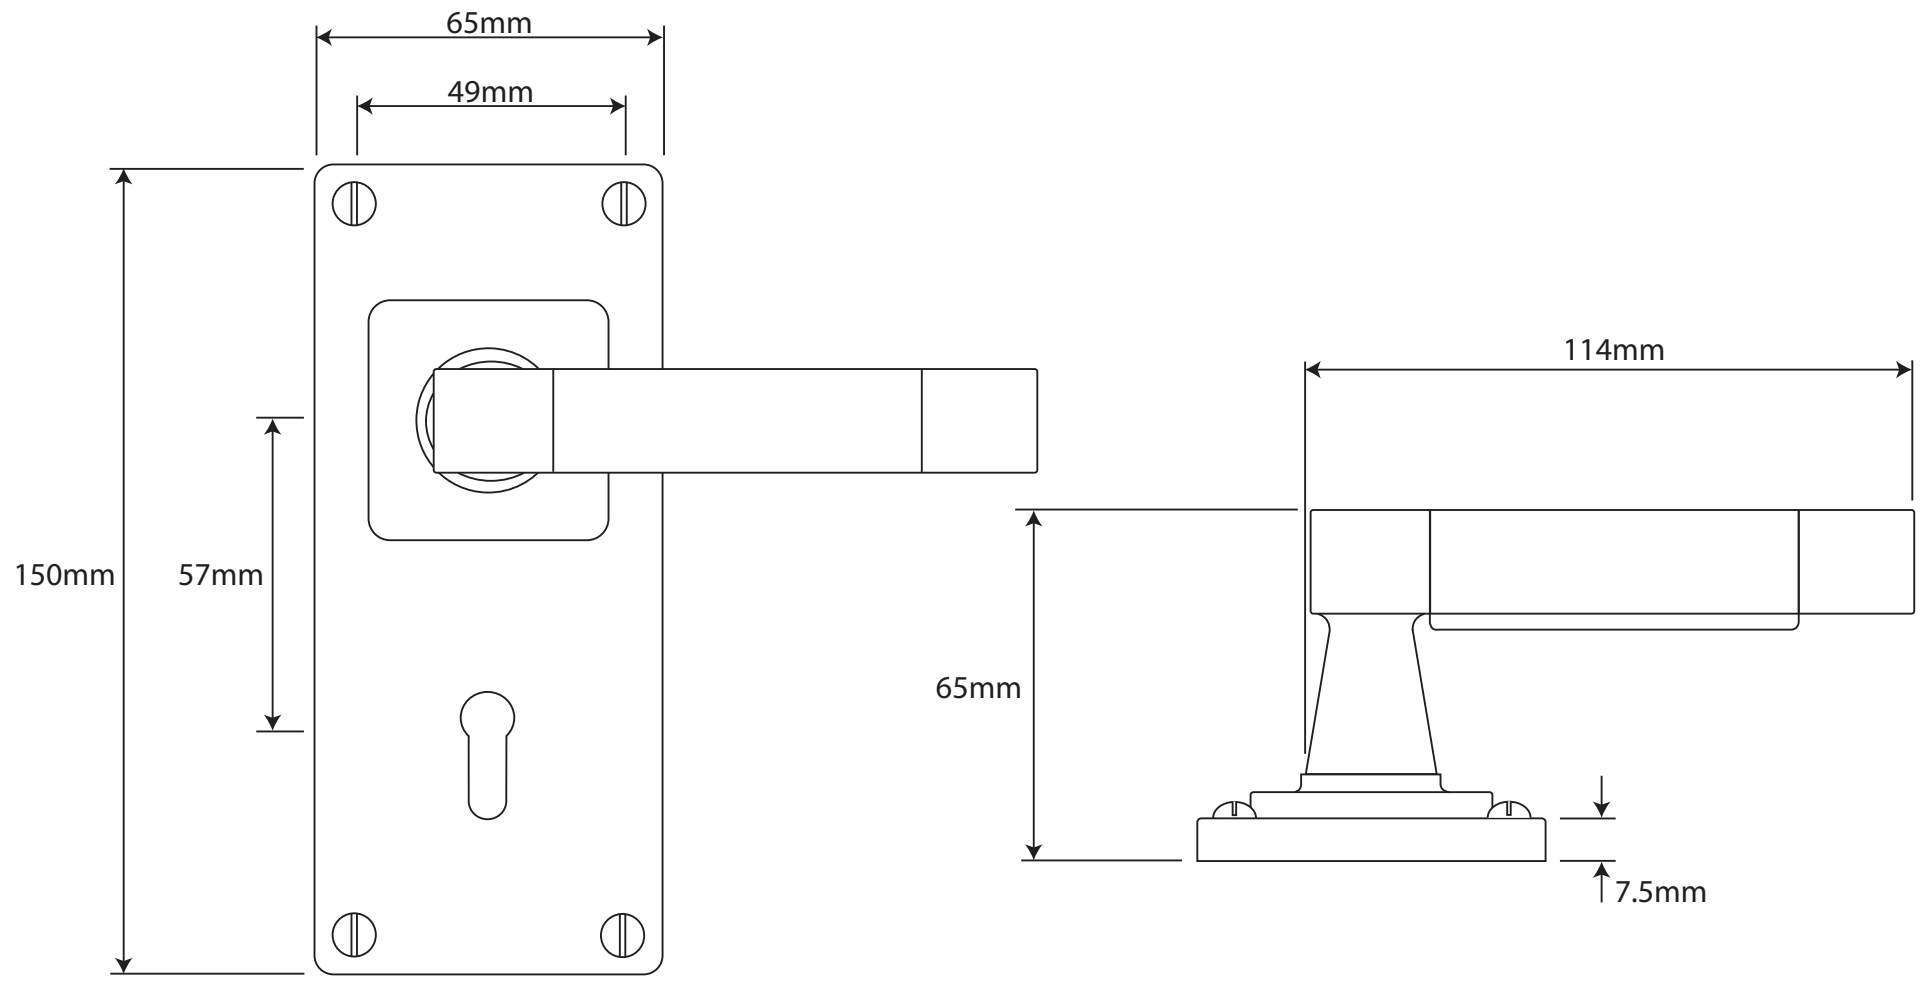

P/N. FD113C ALL DIMENSIONS IN MM UNLESS STATED

THE CONTENTS OF THIS DRAWING ARE COPYRIGHT AND SHOULD NOT BE REPRODUCED WITHOUT THE PERMISSION OF DJH ENGINEERING

					QTY	
			DESCRIPTION		DRG.	D. Urwin
			FD113C Jedburgh Door Lever (Chocolate-Leather) on Jesmond Lock/Keyhole Backplate.		DATE	12/09/18
1	12/09/18		LT REF.	H:\Finesse & Stonebridge Handle Hardware\Finesse\Dim Dwgs\FD113C.pdf	SCALE	N/A
ISSUE	DATE	REVISION	MATL.	Pewter/Chocolate-Leather	CODE	FD113C