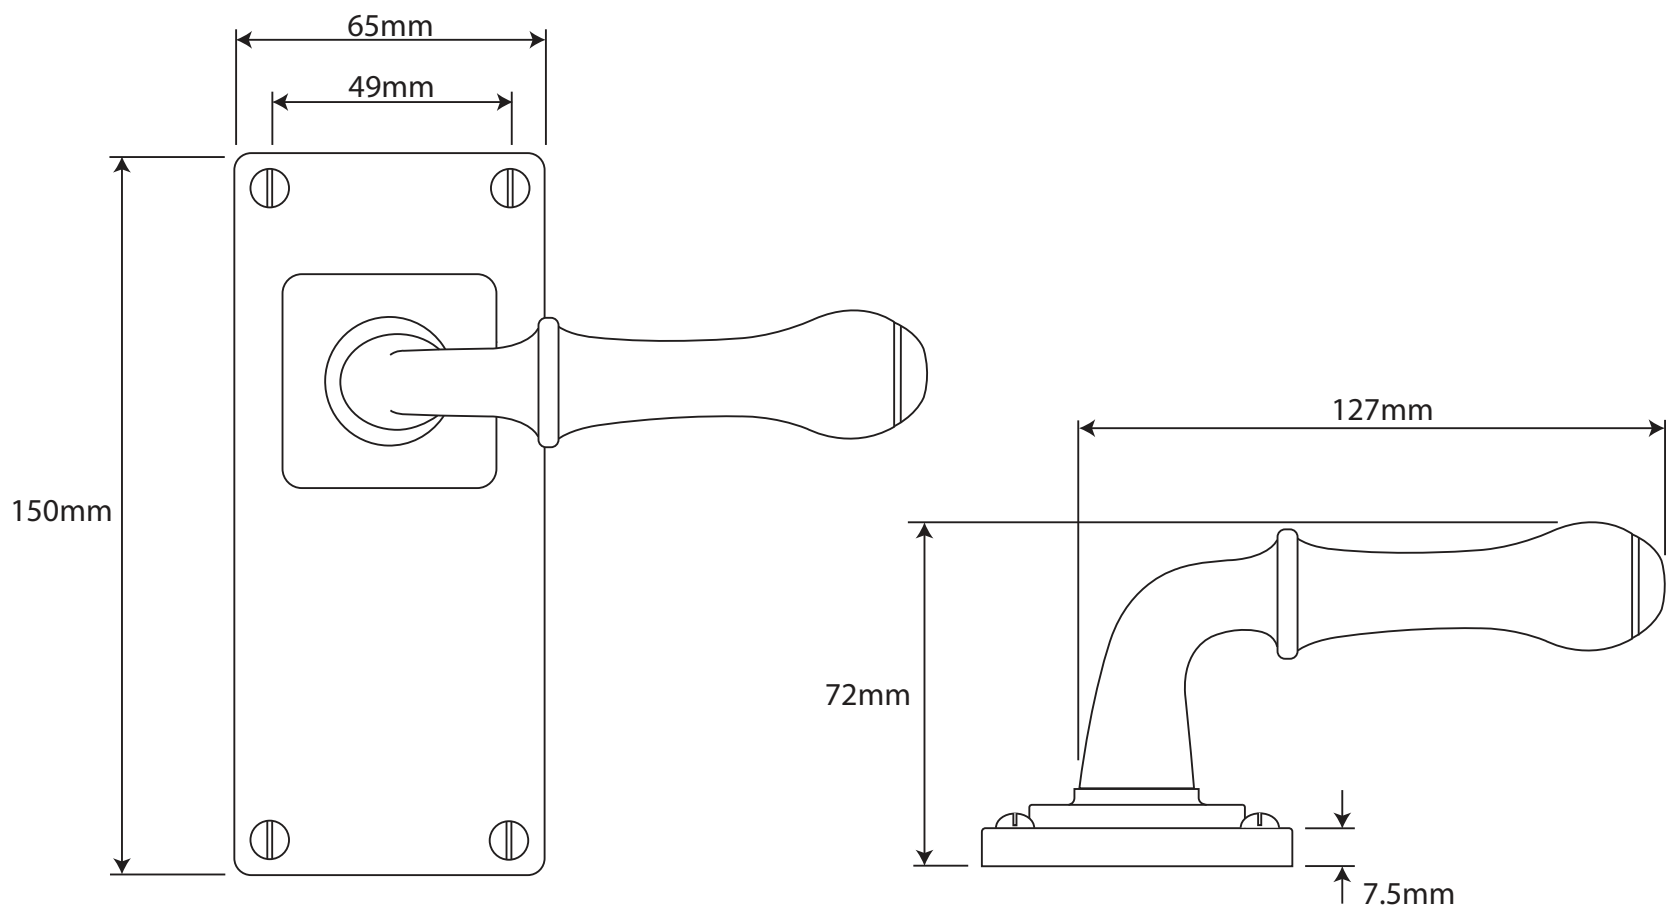

P/N. FD120
 ALL DIMENSIONS IN MM UNLESS STATED
 THE CONTENTS OF THIS DRAWING ARE COPYRIGHT AND SHOULD NOT BE REPRODUCED WITHOUT THE PERMISSION OF DJH ENGINEERING

						QTY	
				DESCRIPTION		DRG. D. Urwin	
				FD120 Derwent Door Lever Jesmond Long Latch Backplate.		DATE 20/09/18	
1	20/09/18		LT REF.	H:\Finess & Stonebridge Handle Hardware\Finesse\ Dim Dwgs\FD120.pdf		SCALE N/A	
ISSUE	DATE	REVISION	MATL.	Pewter		CODE FD120	