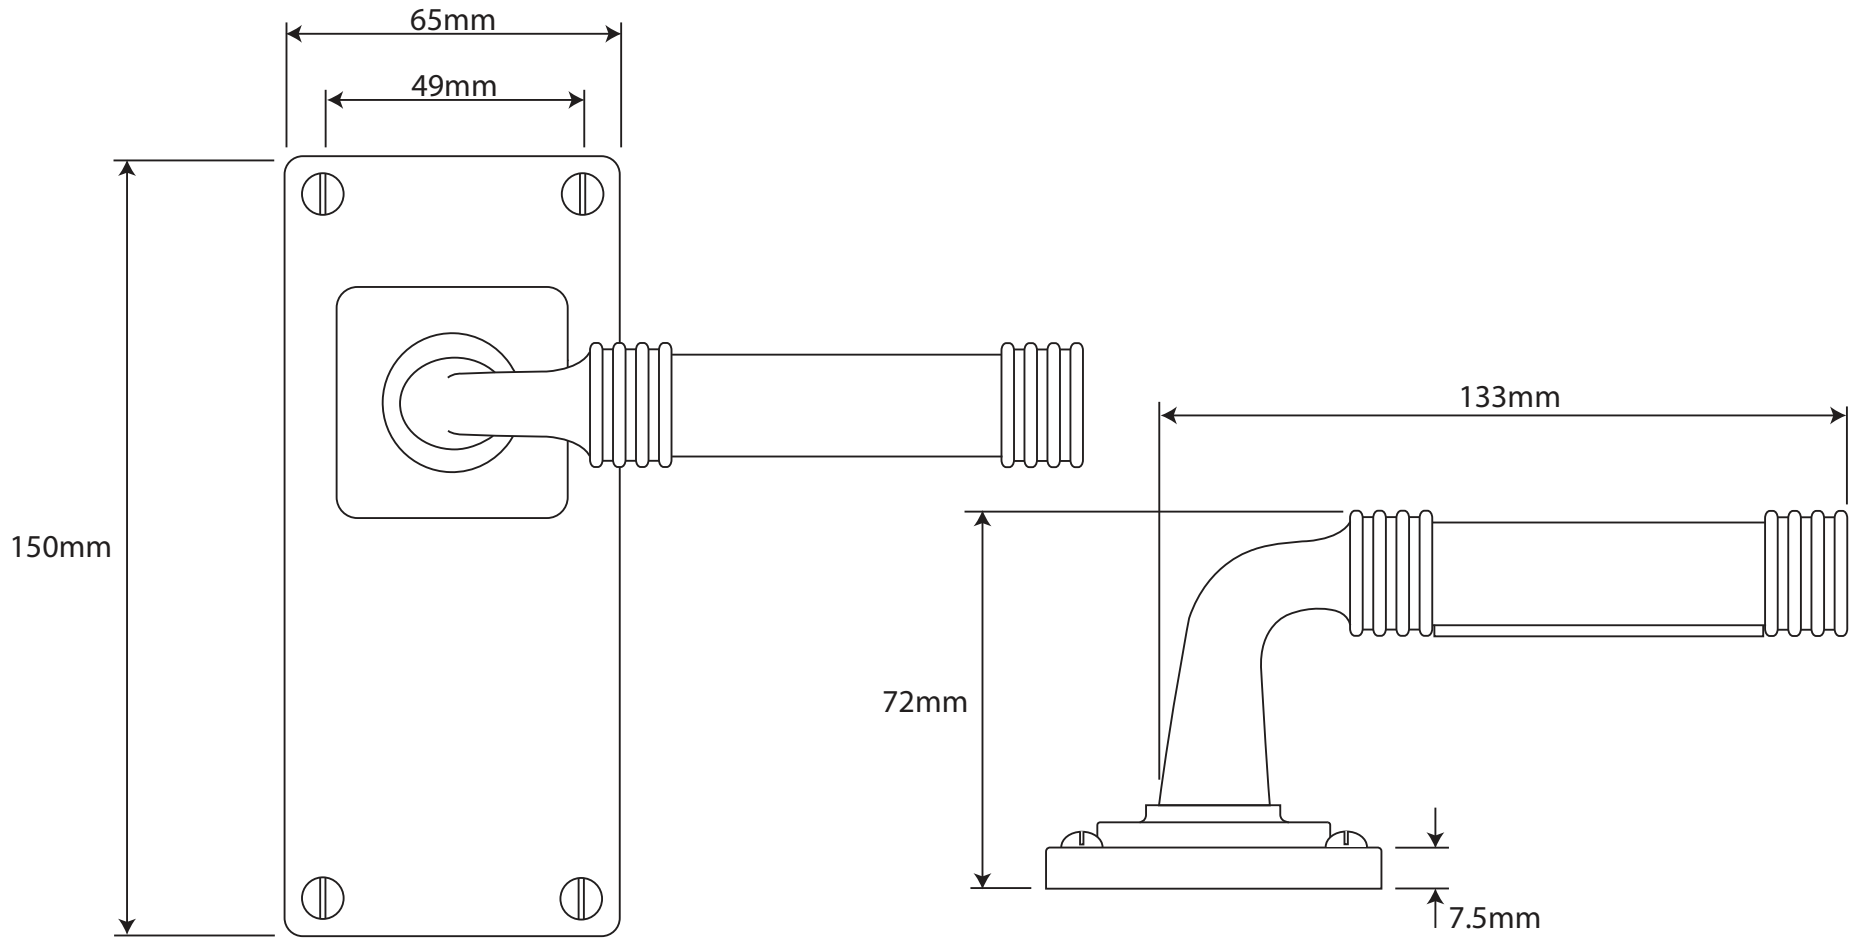

P/N. FD124B    ALL DIMENSIONS IN MM UNLESS STATED

THE CONTENTS OF THIS DRAWING ARE COPYRIGHT AND SHOULD NOT BE REPRODUCED WITHOUT THE PERMISSION OF DJH ENGINEERING

					QTY
			<b>DESCRIPTION</b>		<b>DRG.</b> D. Urwin
			FD124B Jarrow Door Lever (Black Leather) on Jesmond Long Latch Backplate.		<b>DATE</b> 14/09/18
1	14/09/18		<b>LT REF.</b>	H:\Finess & Stonebridge Handle Hardware\Finesse\ Dim Dwgs\FD124B.pdf	<b>SCALE</b> N/A
<b>ISSUE</b>	<b>DATE</b>	<b>REVISION</b>	<b>MATL.</b>	Pewter/Black Leather	<b>CODE</b> FD124B