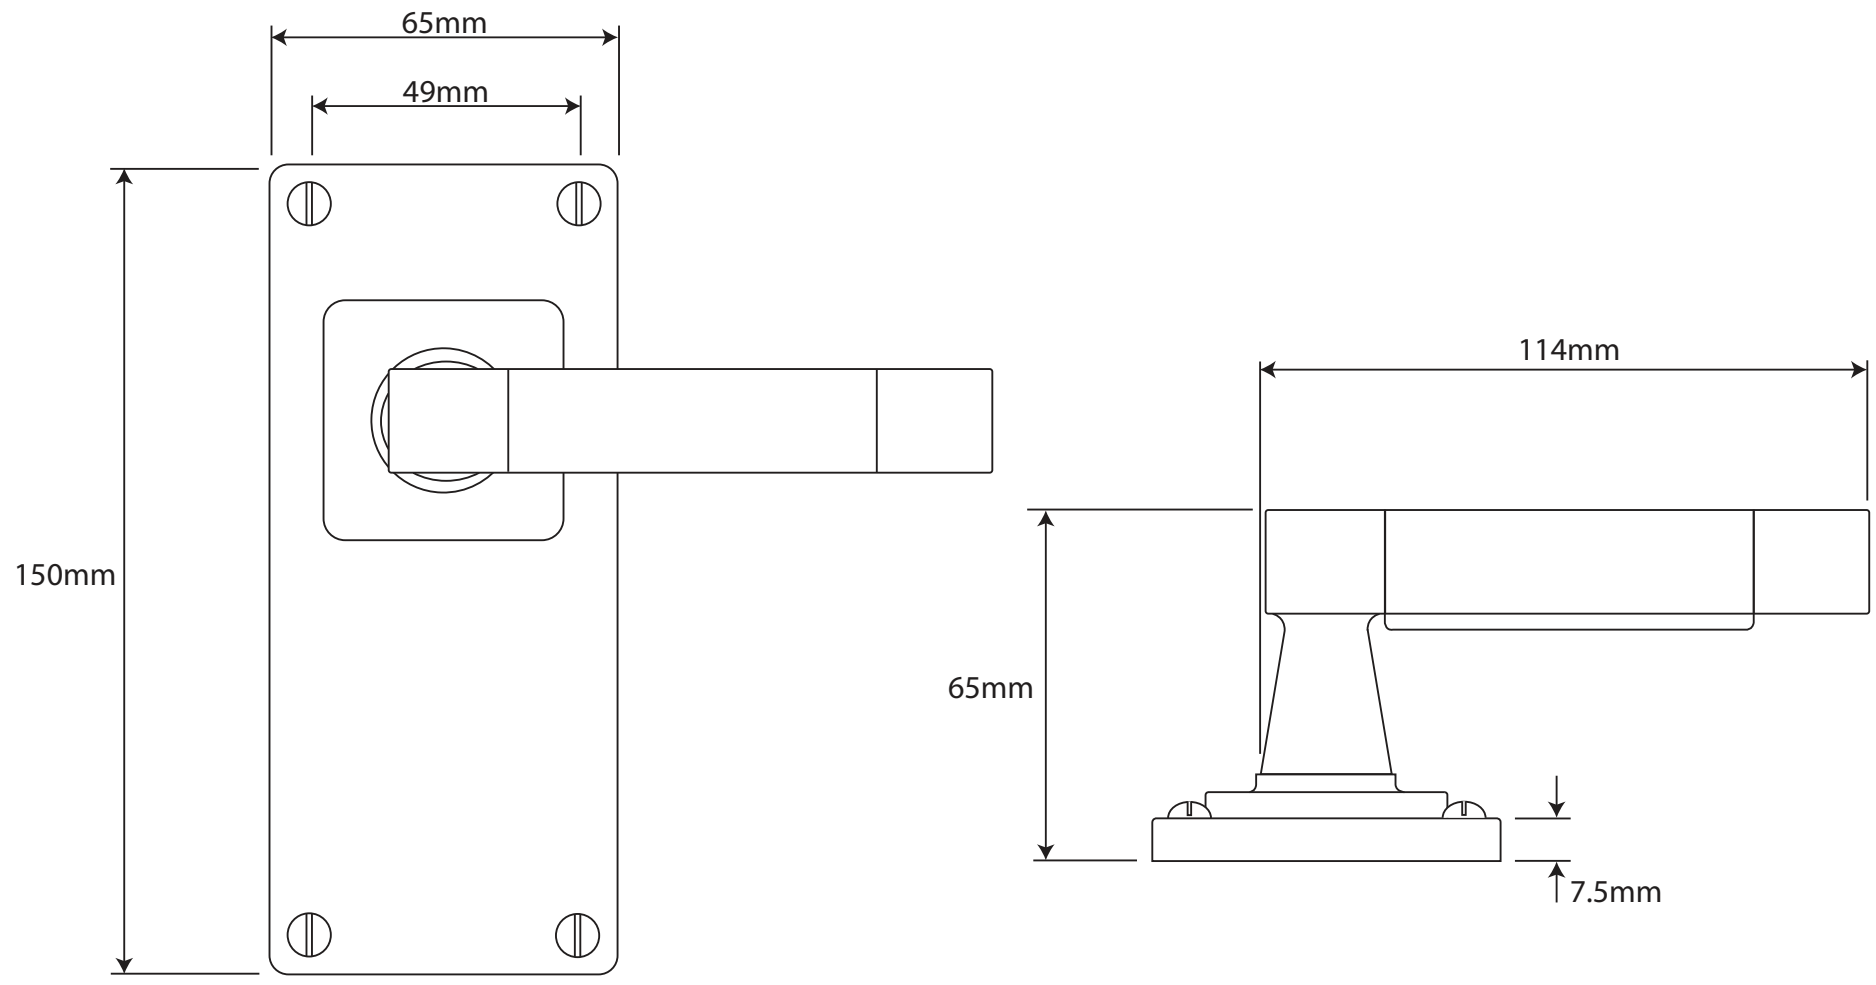

P/N. FD125C ALL DIMENSIONS IN MM UNLESS STATED

THE CONTENTS OF THIS DRAWING ARE COPYRIGHT AND SHOULD NOT BE REPRODUCED WITHOUT THE PERMISSION OF DJH ENGINEERING

					QTY	
			DESCRIPTION		DRG.	D. Urwin
			FD125C Jedburgh Door Lever (Chocolate-Leather) on Jesmond Long Latch Backplate.		DATE	12/09/18
1	12/09/18		LT REF.	H:\Finess & Stonebridge Handle Hardware\Finesse\Dim Dwgs\FD125C.pdf	SCALE	N/A
ISSUE	DATE	REVISION	MATL.	Pewter/Chocolate-Leather	CODE	FD125C