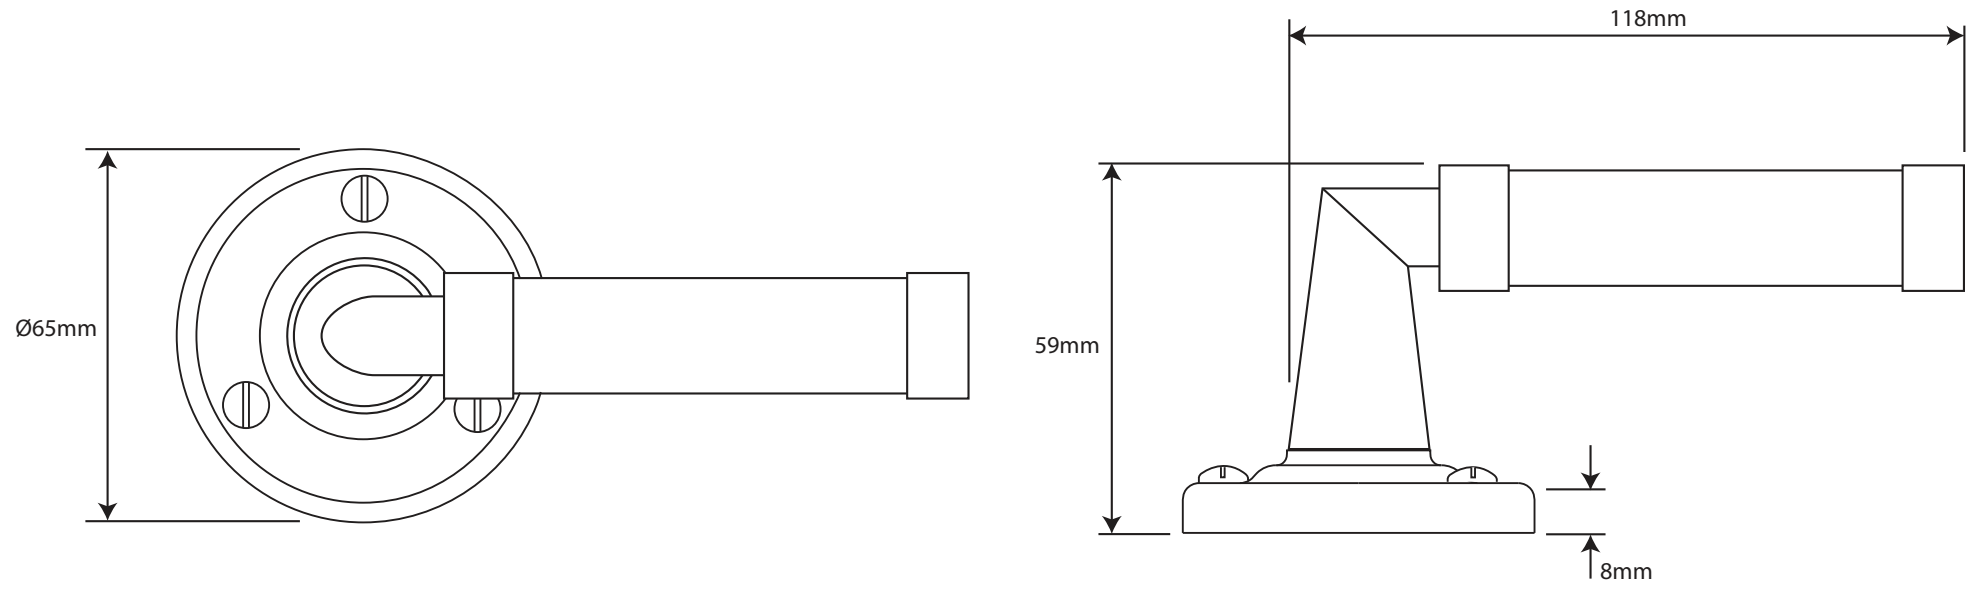

P/N. FD138
 ALL DIMENSIONS IN
 MM UNLESS STATED
 THE CONTENTS OF THIS DRAWING ARE COPYRIGHT AND SHOULD NOT BE
 REPRODUCED WITHOUT THE PERMISSION OF DJH ENGINEERING

					QTY	
			DESCRIPTION	DRG.	D. Urwin	
			FD138 Milton Door Lever (American Black Walnut) on Rose Backplate.	DATE	11/09/18	
1	11/09/18		LT REF.	H:\Finess & Stonebridge Handle Hardware\Finesse\Dim Dwgs\FD138.pdf	SCALE	N/A
ISSUE	DATE	REVISION	MATL.	Pewter/American Black Walnut	CODE	FD138