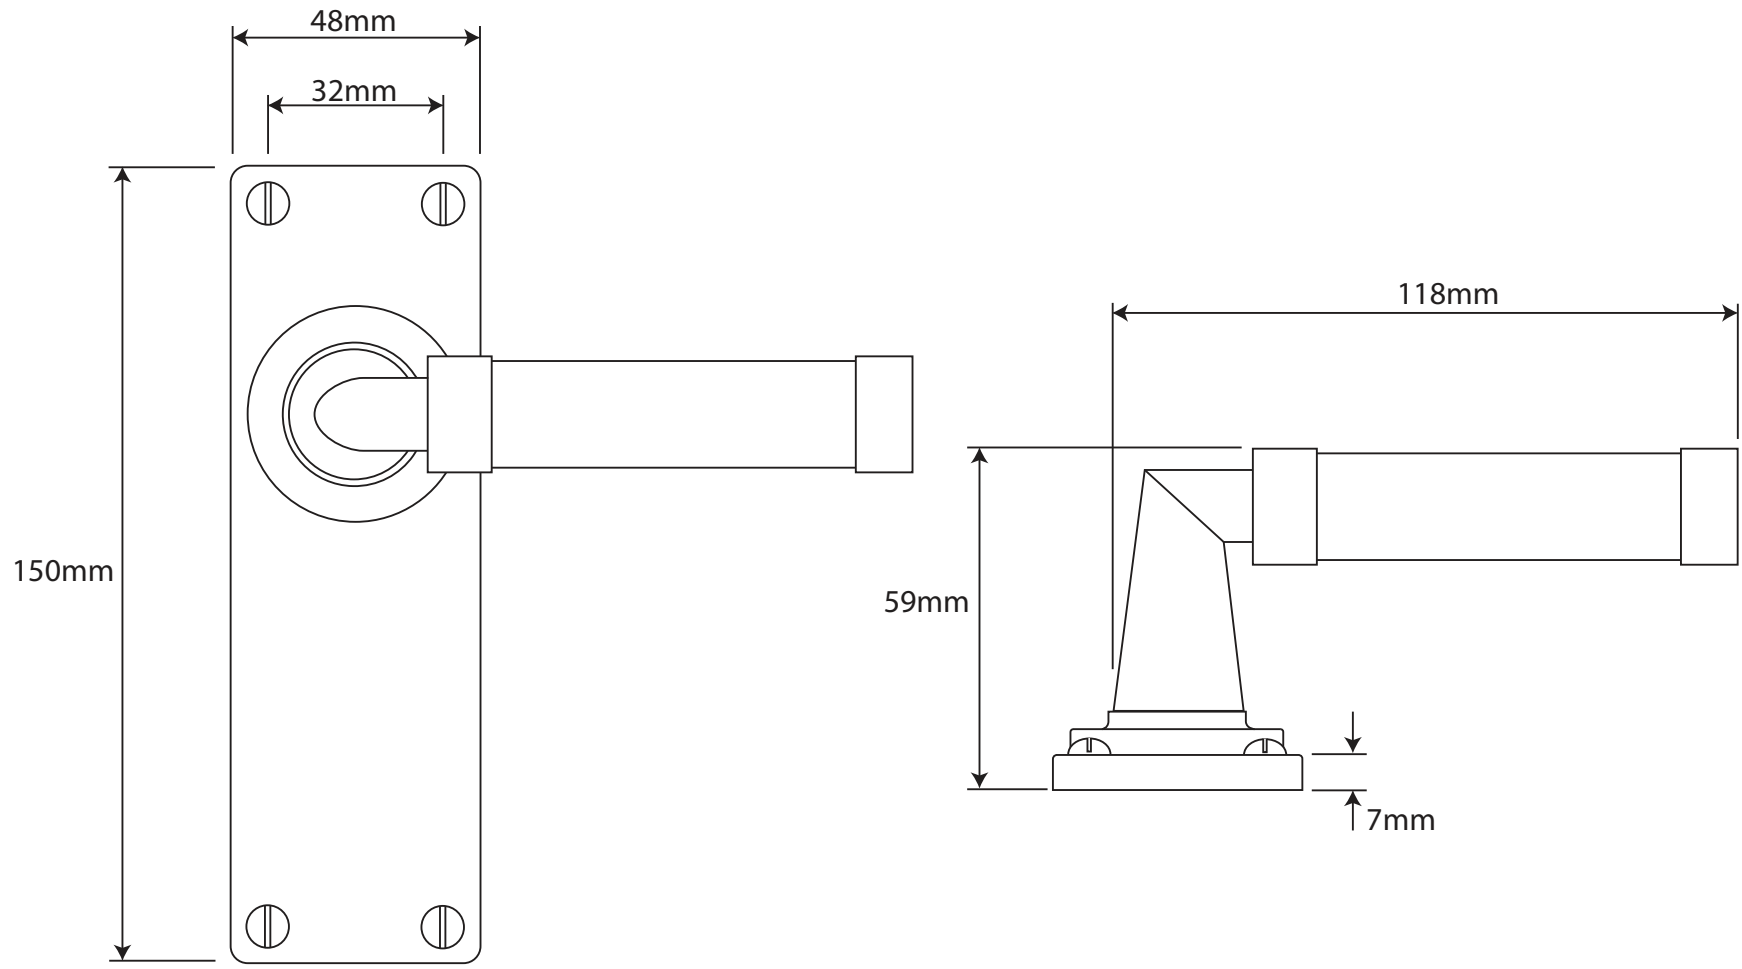

P/N. FD139

ALL DIMENSIONS IN  
MM UNLESS STATED

THE CONTENTS OF THIS DRAWING ARE COPYRIGHT AND SHOULD NOT BE  
REPRODUCED WITHOUT THE PERMISSION OF DJH ENGINEERING

						QTY
				<b>DESCRIPTION</b>	<b>DRG.</b>	D. Urwin
				FD139 Milton Door Lever (Oak) on Latch/Passage Backplate.	<b>DATE</b>	11/09/18
1	11/09/18		<b>LT REF.</b>	H:\Finess & Stonebridge Handle Hardware\Finesse\Dim Dwgs\FD139.pdf	<b>SCALE</b>	N/A
<b>ISSUE</b>	<b>DATE</b>	<b>REVISION</b>	<b>MATL.</b>	Pewter/Oak	<b>CODE</b>	FD139