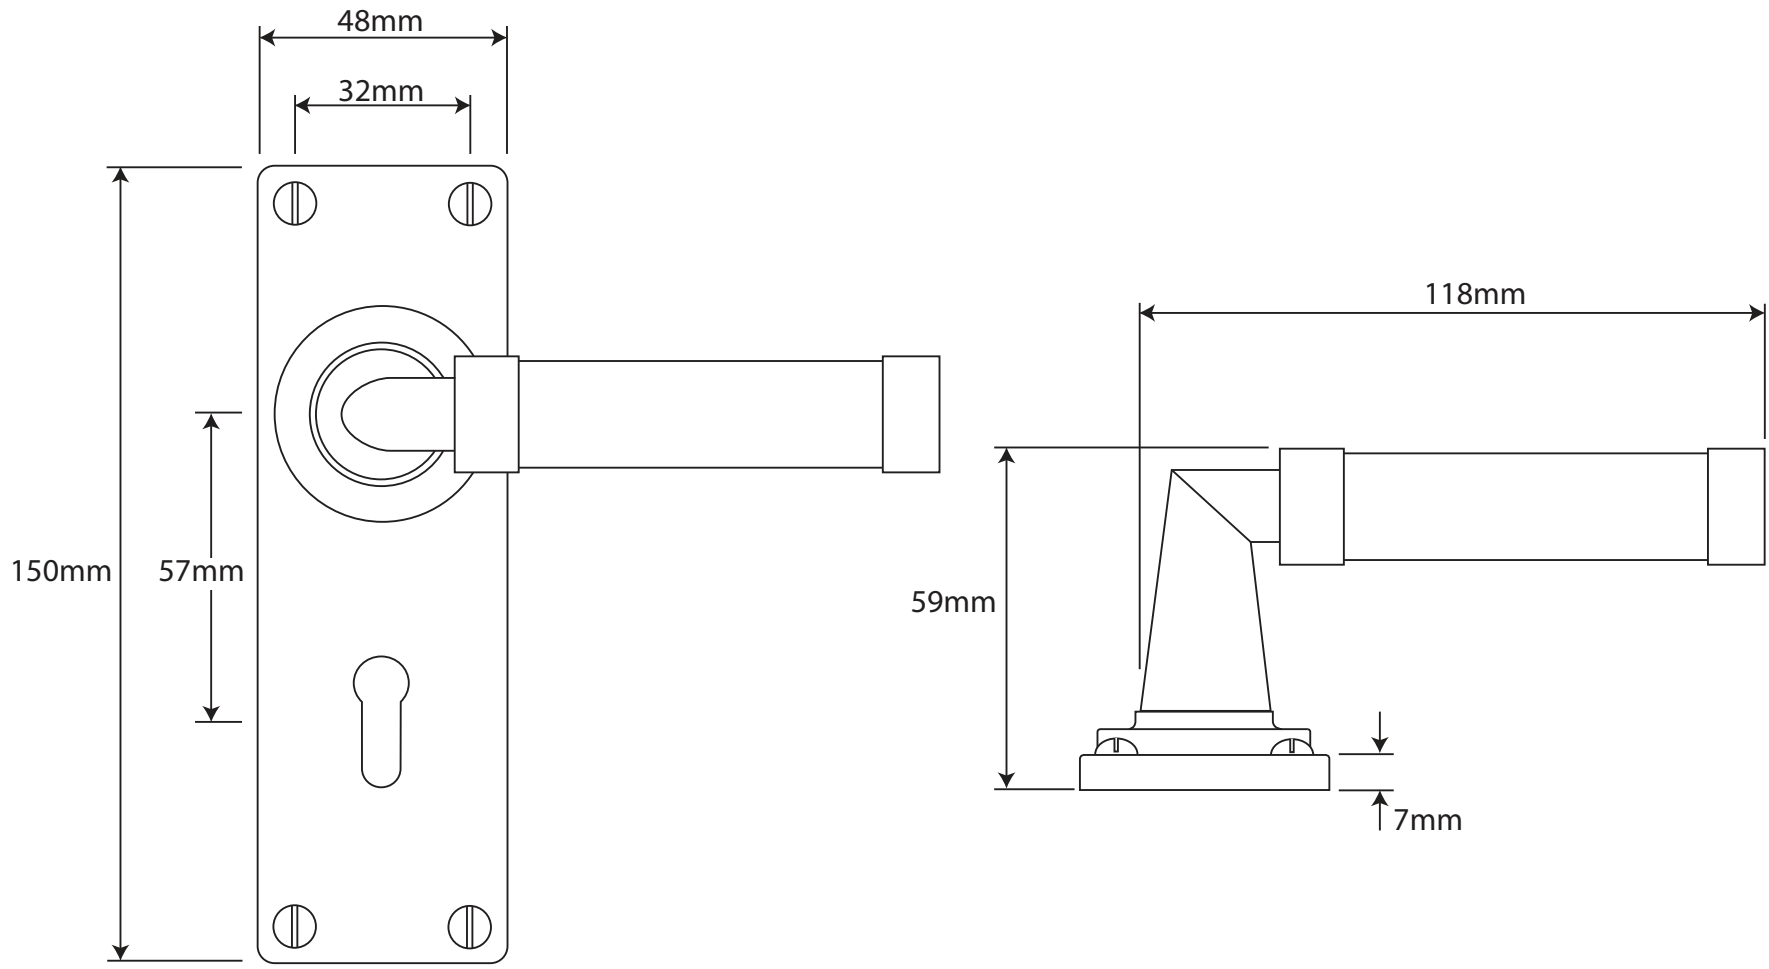

P/N. FD144 ALL DIMENSIONS IN MM UNLESS STATED

THE CONTENTS OF THIS DRAWING ARE COPYRIGHT AND SHOULD NOT BE REPRODUCED WITHOUT THE PERMISSION OF DJH ENGINEERING

						QTY
				DESCRIPTION	DRG.	D. Urwin
				FD144 Milton Door Lever (American Black Walnut) on Lock/Keyhole Backplate.	DATE	11/09/18
1	11/09/18		LT REF.	H:\Finess & Stonebridge Handle Hardware\Finesse\Dim Dwgs\FD144.pdf	SCALE	N/A
ISSUE	DATE	REVISION	MATL.	Pewter/American Black Walnut	CODE	FD144