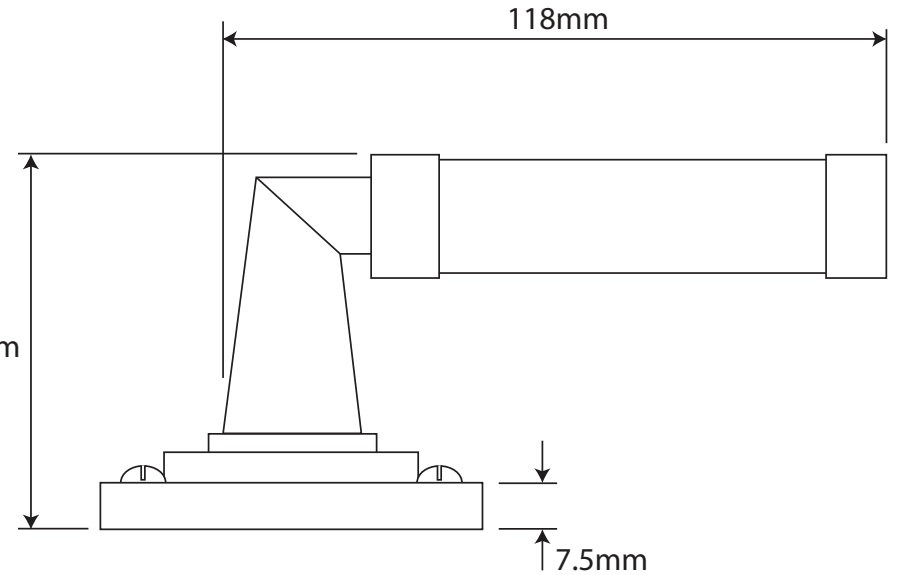

P/N. FD145

ALL DIMENSIONS IN
MM UNLESS STATED

THE CONTENTS OF THIS DRAWING ARE COPYRIGHT AND SHOULD NOT BE
REPRODUCED WITHOUT THE PERMISSION OF DJH ENGINEERING

Finesse
Fine Pewter Hardware
MADE IN BRITAIN

				QTY	
			DESCRIPTION	DRG.	D. Urwin
			FD145 Milton Door Lever (Oak) on Jesmond Rose Backplate.	DATE	11/09/18
1	11/09/18		LT REF.	SCALE	N/A
ISSUE	DATE	REVISION	MATL.	CODE	FD145

H:\Finess & Stonebridge Handle Hardware\Finesse\Dim Dwgs\FD145.pdf