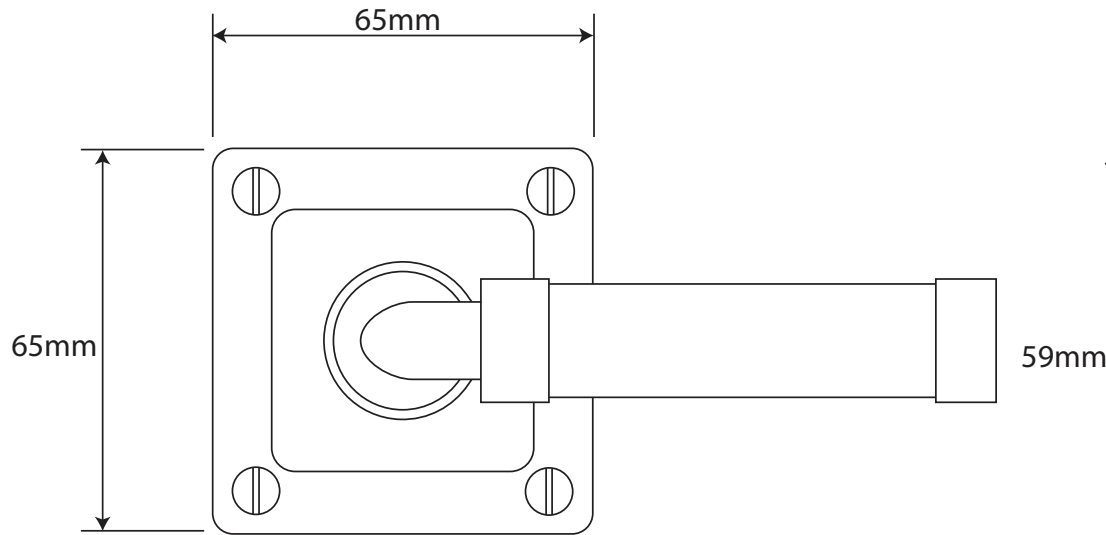

P/N. FD145

ALL DIMENSIONS IN
MM UNLESS STATED

THE CONTENTS OF THIS DRAWING ARE COPYRIGHT AND SHOULD NOT BE
REPRODUCED WITHOUT THE PERMISSION OF DJH ENGINEERING

Finesse
Fine Pewter Hardware
MADE IN BRITAIN

				QTY	
			DESCRIPTION	DRG.	D. Urwin
			FD145 Milton Door Lever (Oak) on Jesmond Rose Backplate.	DATE	11/09/18
1	11/09/18		LT REF.	SCALE	N/A
ISSUE	DATE	REVISION	MATL.	CODE	FD145

H:\Finess & Stonebridge Handle Hardware\Finesse\Dim Dwgs\FD145.pdf