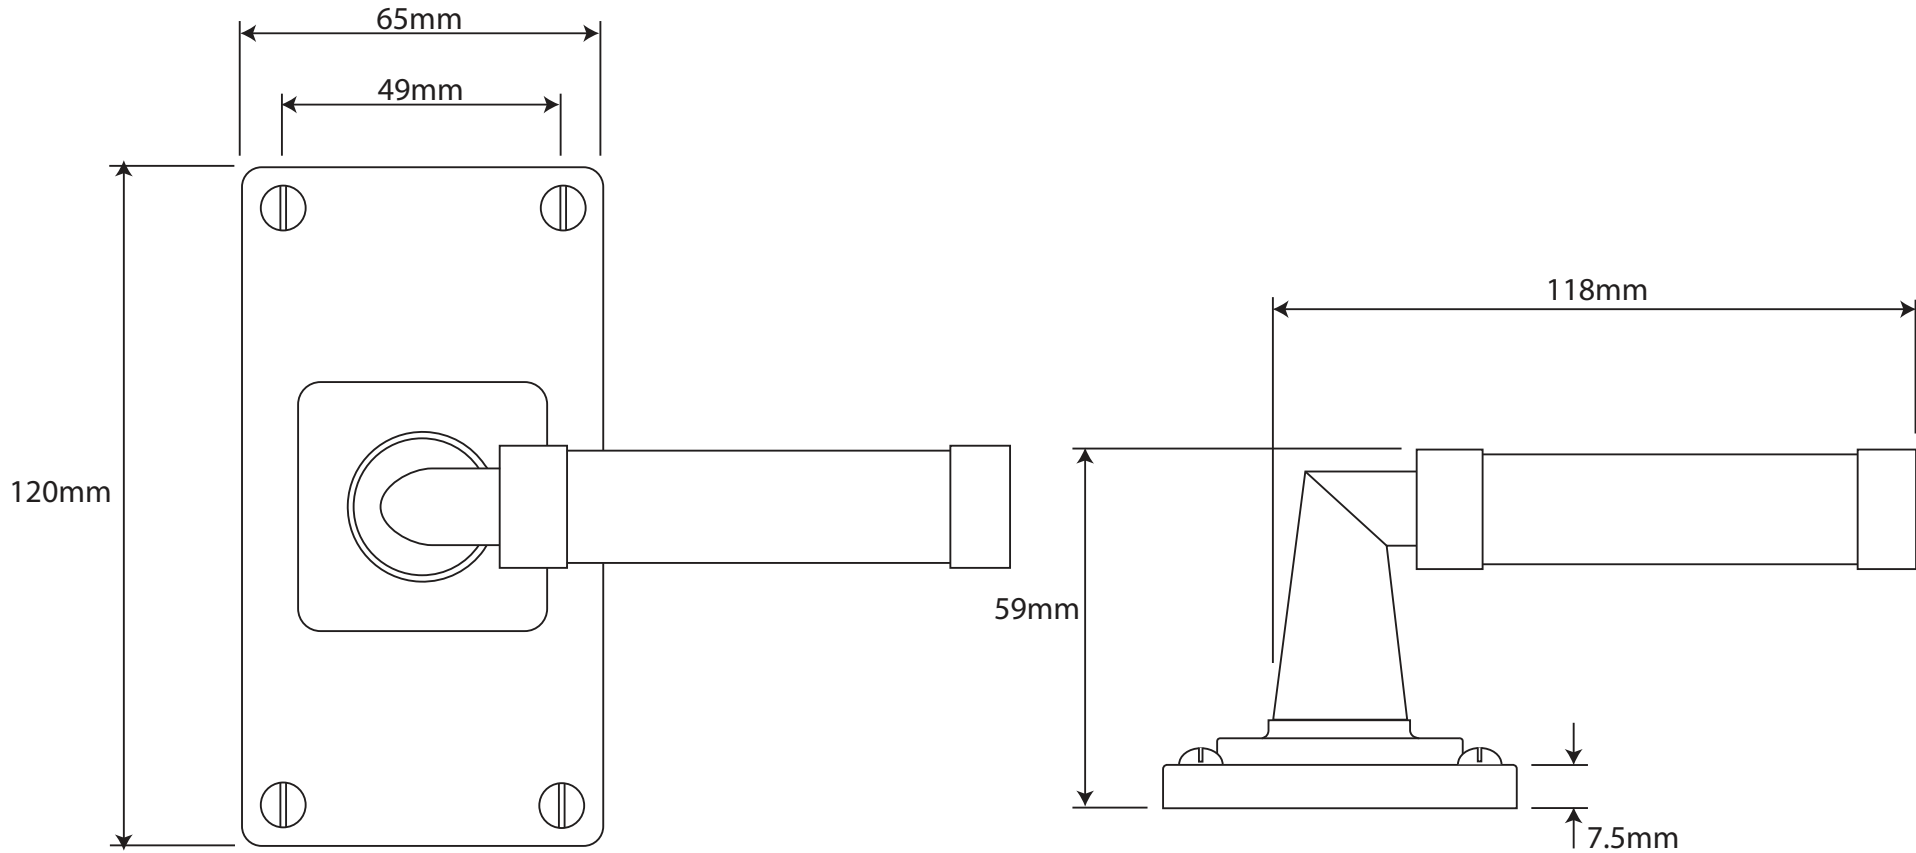

P/N. FD148

ALL DIMENSIONS IN
MM UNLESS STATED

THE CONTENTS OF THIS DRAWING ARE COPYRIGHT AND SHOULD NOT BE
REPRODUCED WITHOUT THE PERMISSION OF DJH ENGINEERING

Finesse
Fine Pewter Hardware
MADE IN BRITAIN

					QTY
			DESCRIPTION		DRG. D. Urwin
			FD148 Milton Door Lever (American Black Walnut) on Jesmond Short Latch Backplate.		DATE 11/09/18
1	11/09/18		LT REF.	H:\Finesse & Stonebridge Handle Hardware\Finesse\Dim Dwgs\FD148.pdf	SCALE N/A
ISSUE	DATE	REVISION	MATL.	Pewter/American Black Walnut	CODE FD148