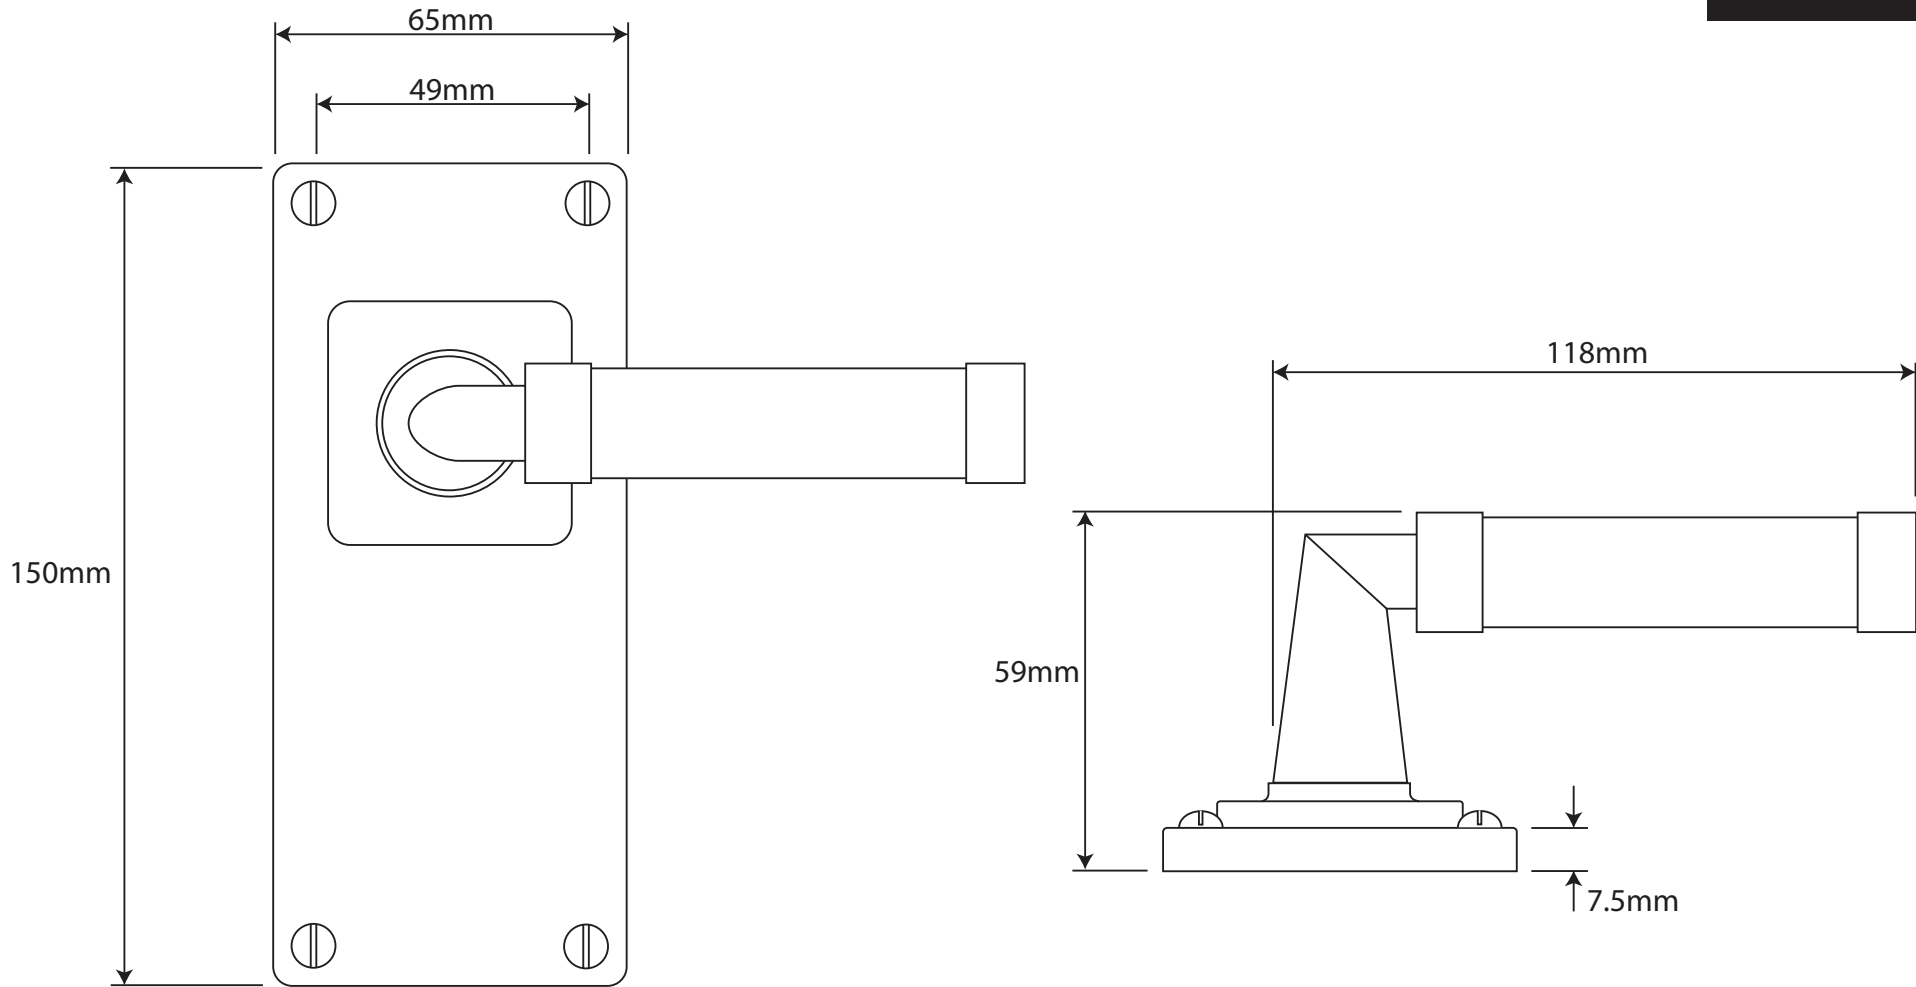

P/N. FD149

ALL DIMENSIONS IN  
MM UNLESS STATED

THE CONTENTS OF THIS DRAWING ARE COPYRIGHT AND SHOULD NOT BE  
REPRODUCED WITHOUT THE PERMISSION OF DJH ENGINEERING

*Finesse*  
Fine Pewter Hardware  
MADE IN BRITAIN

						QTY	
			<b>DESCRIPTION</b>		<b>DRG.</b>	D. Urwin	
			FD149 Milton Door Lever (Oak) on Jesmond Long Latch Backplate.		<b>DATE</b>	11/09/18	
1	11/09/18		<b>LT REF.</b>	H:\Finesse & Stonebridge Handle Hardware\Finesse\Dim Dwgs\FD149.pdf	<b>SCALE</b>	N/A	
<b>ISSUE</b>	<b>DATE</b>	<b>REVISION</b>	<b>MATL.</b>	Pewter/Oak	<b>CODE</b>	FD149	