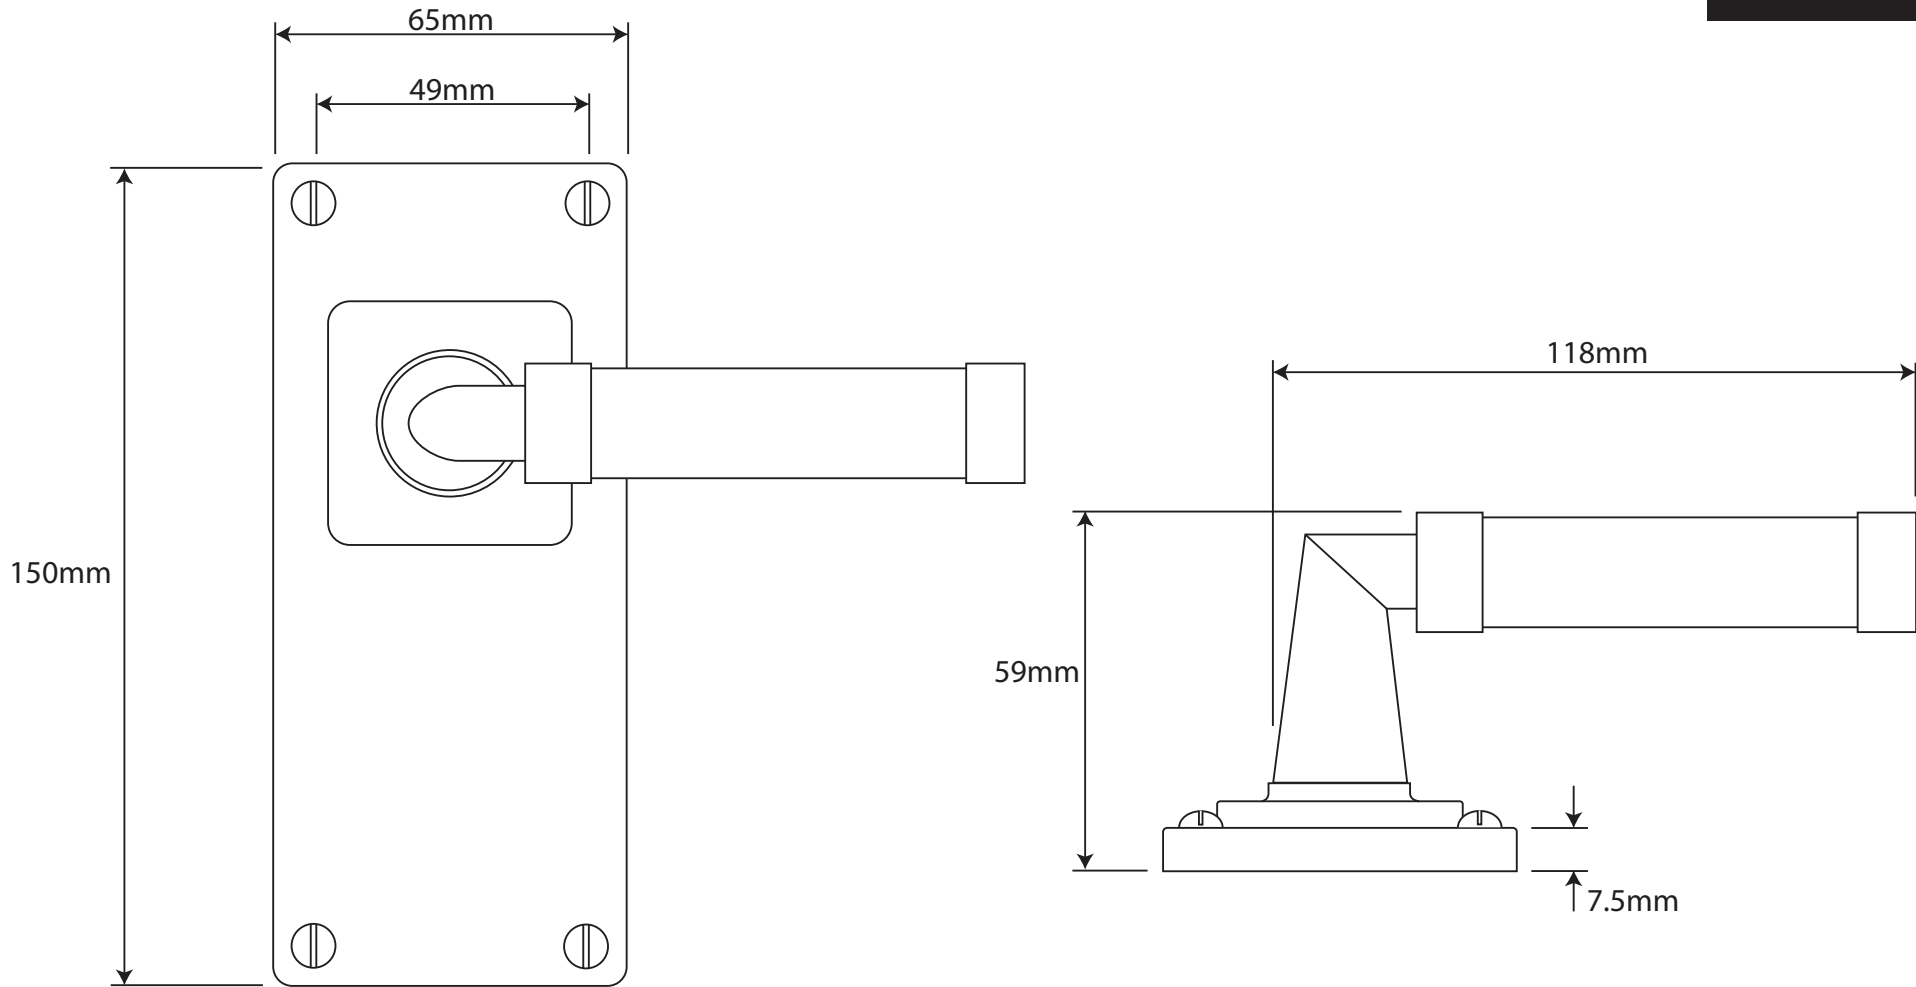

P/N. FD150

ALL DIMENSIONS IN
MM UNLESS STATED

THE CONTENTS OF THIS DRAWING ARE COPYRIGHT AND SHOULD NOT BE
REPRODUCED WITHOUT THE PERMISSION OF DJH ENGINEERING

Finesse
Fine Pewter Hardware
MADE IN BRITAIN

						QTY	
			DESCRIPTION		DRG.	D. Urwin	
			FD150 Milton Door Lever (American Black Walnut) on Jesmond Long Latch Backplate.		DATE	11/09/18	
1	11/09/18		LT REF.	H:\Finess & Stonebridge Handle Hardware\Finesse\Dim Dwgs\FD150.pdf	SCALE	N/A	
ISSUE	DATE	REVISION	MATL.	Pewter/American Black Walnut	CODE	FD150	