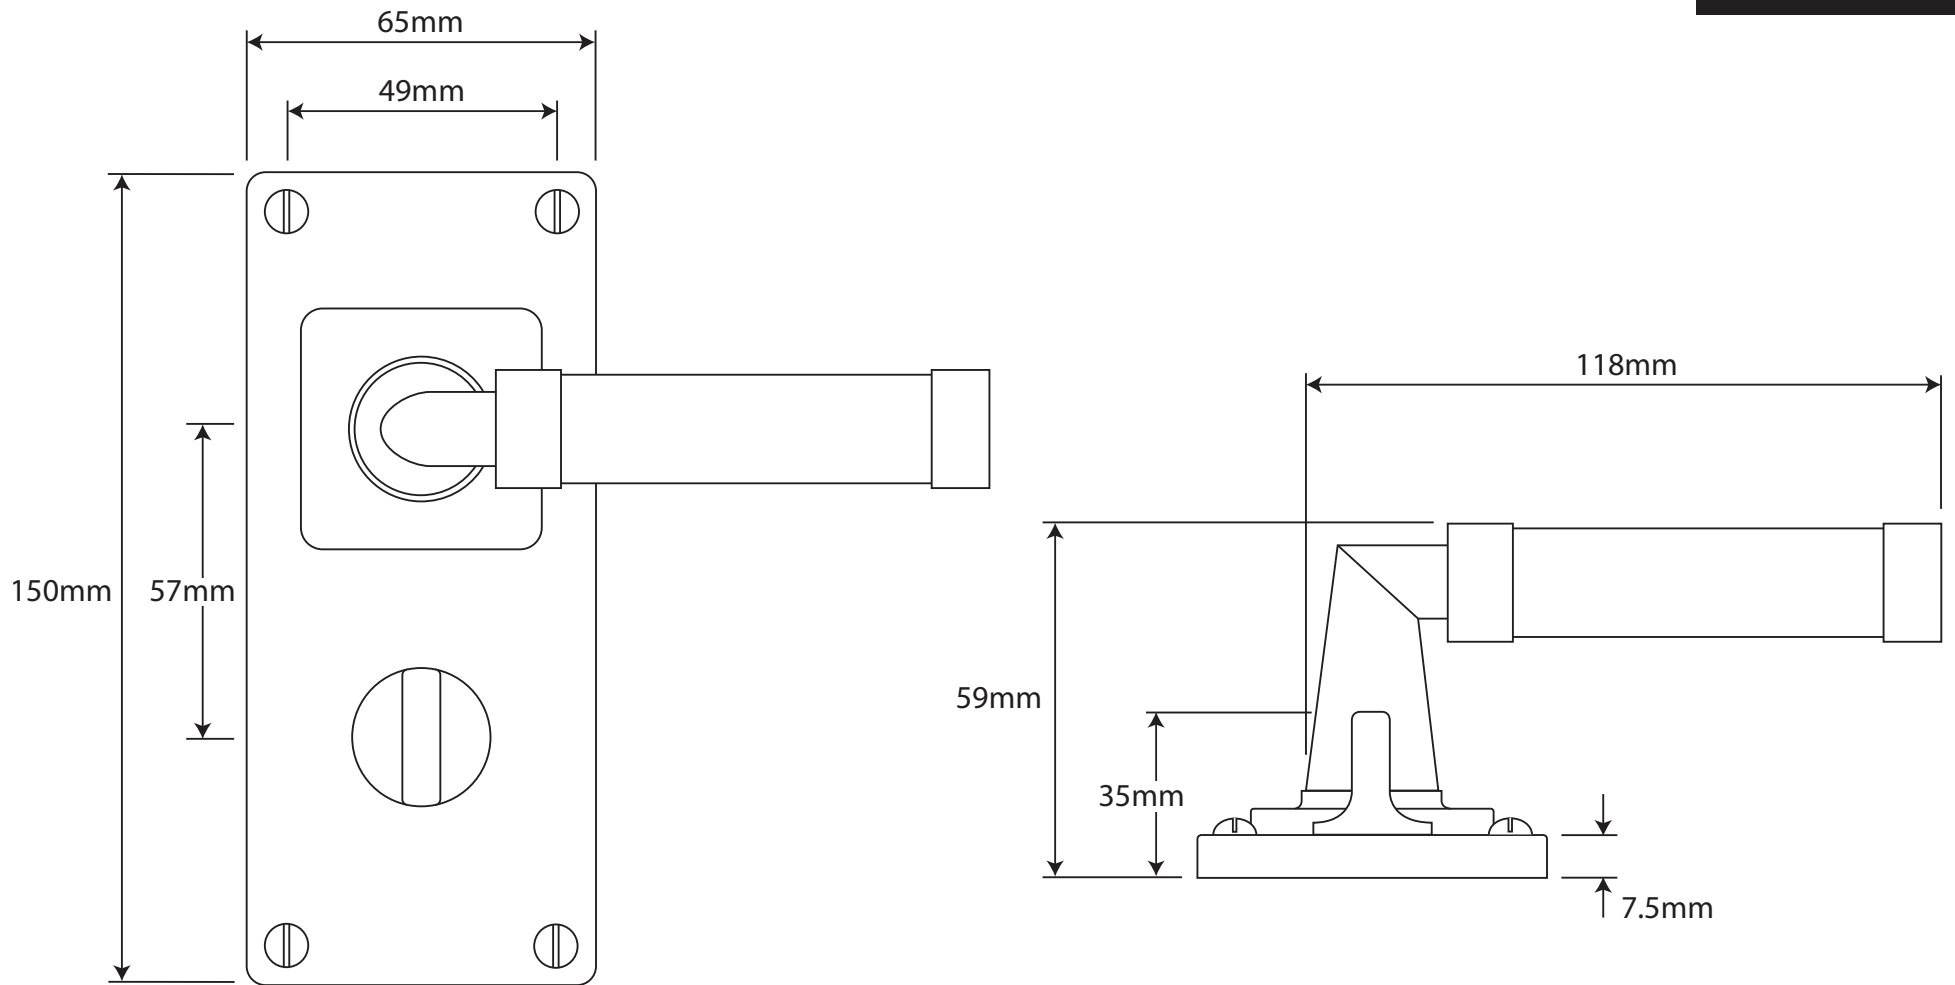

P/N. FD152

ALL DIMENSIONS IN
MM UNLESS STATED

THE CONTENTS OF THIS DRAWING ARE COPYRIGHT AND SHOULD NOT BE
REPRODUCED WITHOUT THE PERMISSION OF DJH ENGINEERING

					QTY	
			DESCRIPTION	DRG.	D. Urwin	
			FD152 Milton Door Lever (American Black Walnut) on Jesmond Bathroom Backplate.	DATE	11/09/18	
1	11/09/18		LT REF.	H:\Finesse & Stonebridge Handle Hardware\Finesse\Dim Dwgs\FD152.pdf	SCALE	N/A
ISSUE	DATE	REVISION	MATL.	Pewter/American Black Walnut	CODE	FD152