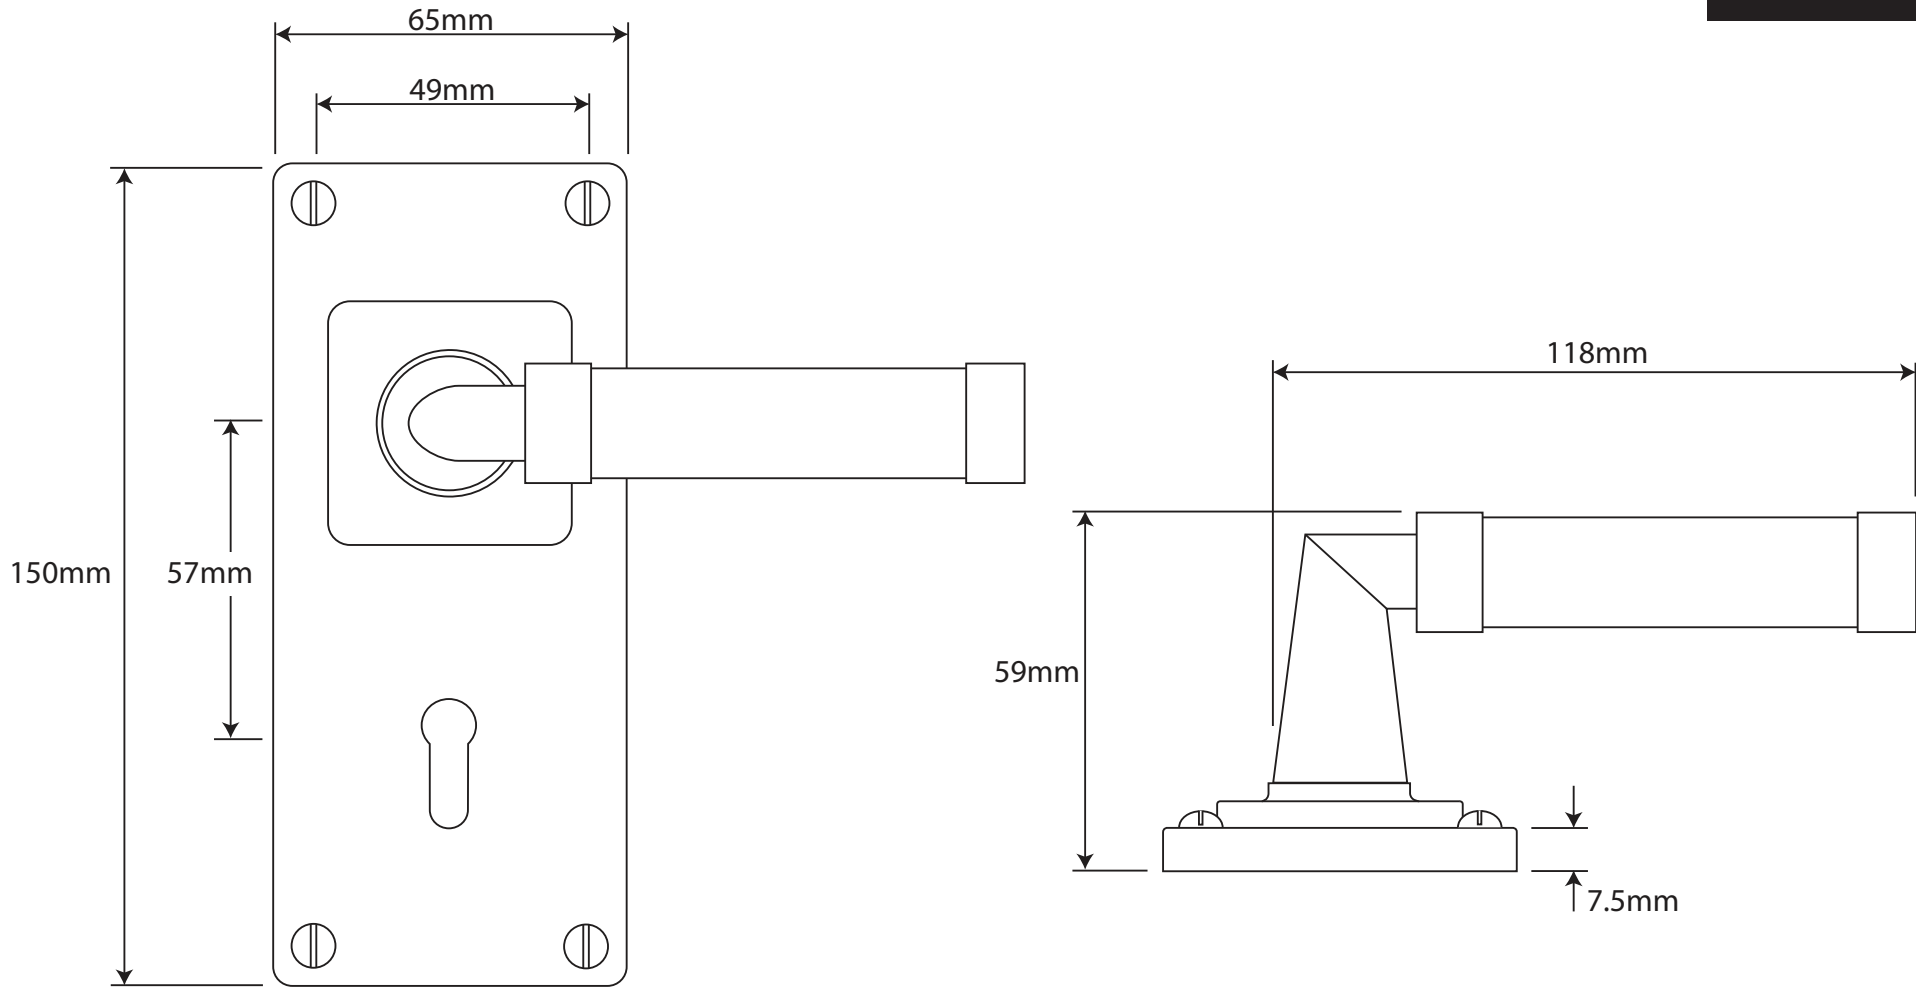

P/N. FD153

ALL DIMENSIONS IN
MM UNLESS STATED

THE CONTENTS OF THIS DRAWING ARE COPYRIGHT AND SHOULD NOT BE
REPRODUCED WITHOUT THE PERMISSION OF DJH ENGINEERING

Finesse
Fine Pewter Hardware
MADE IN BRITAIN

					QTY
			DESCRIPTION	DRG.	D. Urwin
			FD153 Milton Door Lever (Oak) on Jesmond Lock/Keyhole Backplate.	DATE	11/09/18
1	11/09/18		LT REF.	SCALE	N/A
ISSUE	DATE	REVISION	MATL.	CODE	FD153
			H:\Finesse & Stonebridge Handle Hardware\Finesse\Dim Dwgs\FD153.pdf		
			Pewter/Oak		