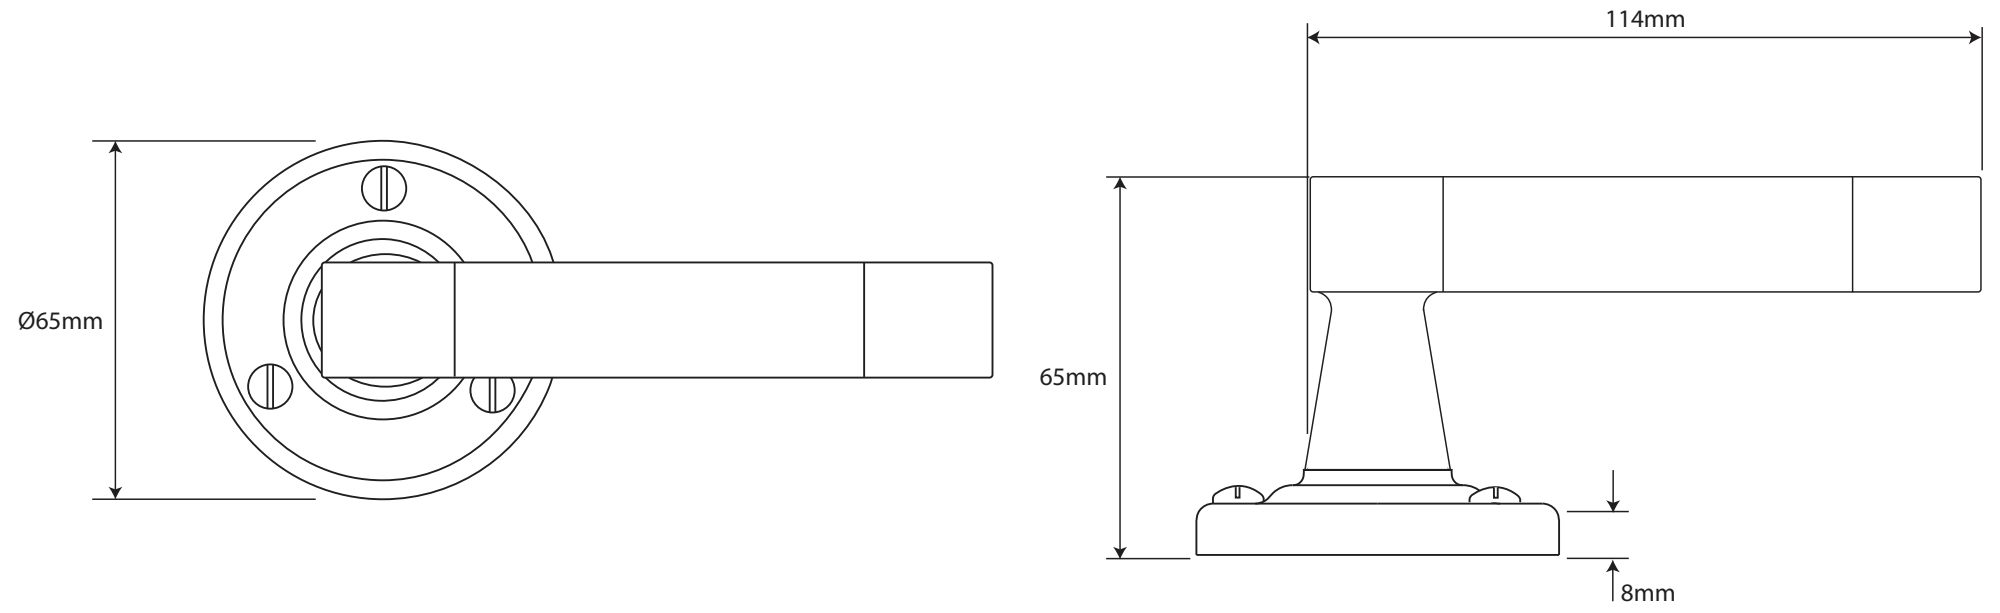

P/N. FD156  
 ALL DIMENSIONS IN  
**MM UNLESS STATED**  
 THE CONTENTS OF THIS DRAWING ARE COPYRIGHT AND SHOULD NOT BE  
 REPRODUCED WITHOUT THE PERMISSION OF DJH ENGINEERING

|              |             |                 |  |   | QTY                  |
|--------------|-------------|-----------------|--|---|----------------------|
|              |             |                 | <b>DESCRIPTION</b>   |   | <b>DRG.</b> D. Urwin |
|              |             |                 | FD156 Eden Door Lever (American Black Walnut) on Rose Backplate. |   | <b>DATE</b> 12/09/18 |
| 1            | 12/09/18    |                 | <b>LT REF.</b>   | H:\Finess & Stonebridge Handle Hardware\Finesse\ Dim Dwgs\FD156.pdf | <b>SCALE</b> N/A     |
| <b>ISSUE</b> | <b>DATE</b> | <b>REVISION</b> | <b>MATL.</b>   | Pewter/American Black Walnut  | <b>CODE</b> FD156    |