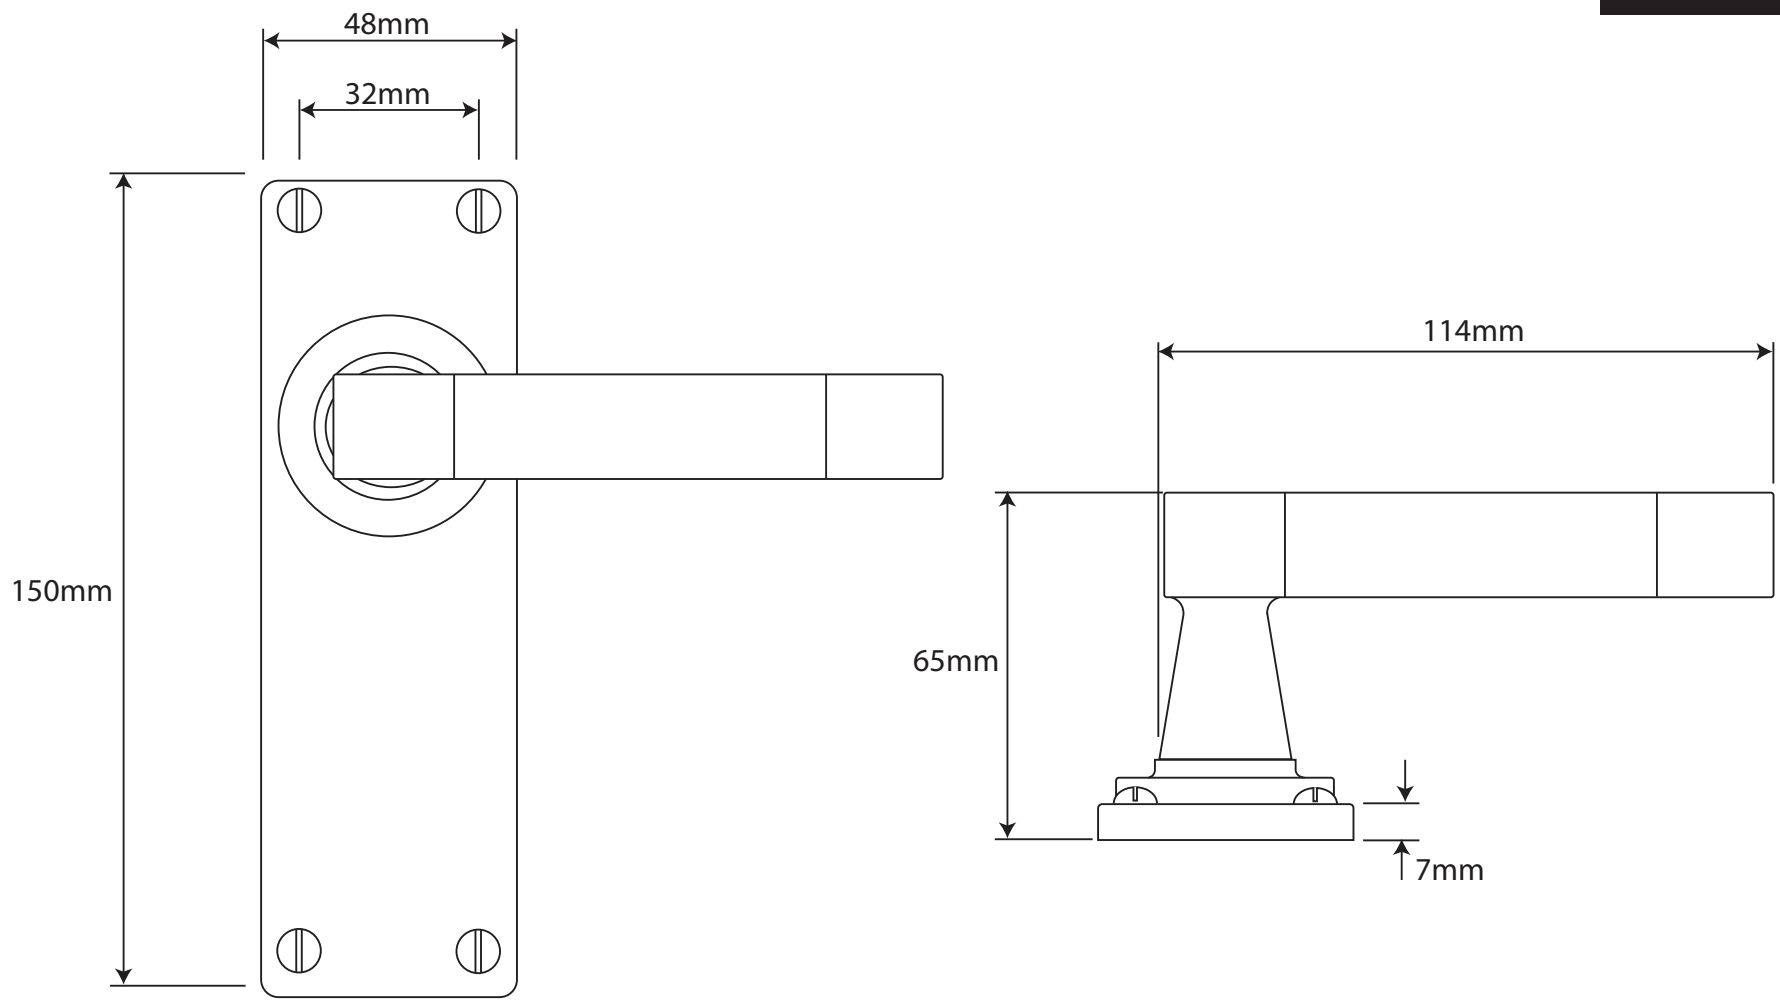

P/N. FD157 ALL DIMENSIONS IN
MM UNLESS STATED

THE CONTENTS OF THIS DRAWING ARE COPYRIGHT AND SHOULD NOT BE
REPRODUCED WITHOUT THE PERMISSION OF DJH ENGINEERING

						QTY
				DESCRIPTION	DRG.	D. Urwin
				FD157 Eden Door Lever (Oak) on Long Latch Backplate.	DATE	12/09/18
1	12/09/18		LT REF.	H:\Finess & Stonebridge Handle Hardware\Finesse\ Dim Dwgs\FD157.pdf	SCALE	N/A
ISSUE	DATE	REVISION	MATL.	Pewter/Oak	CODE	FD157